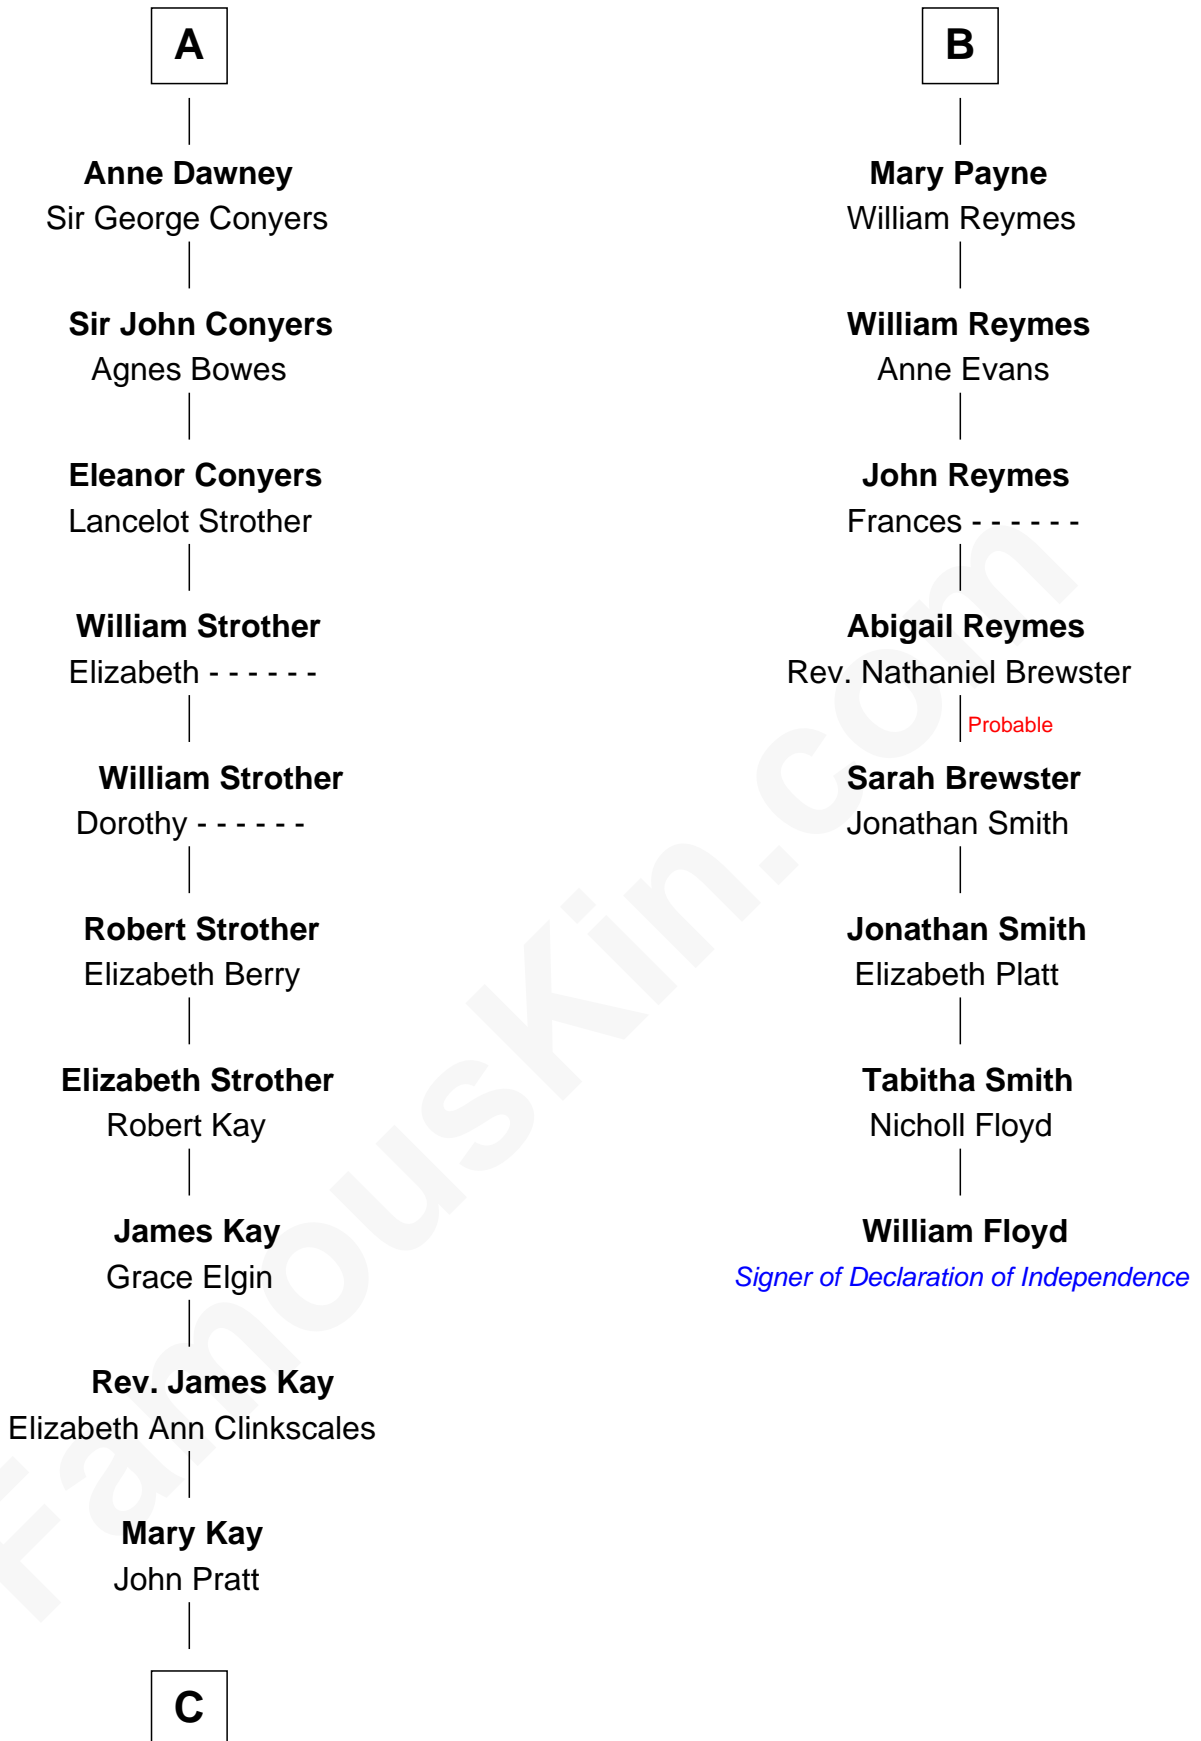

FamousKin.com Relationship Chart of

Jimmy Carter

39th U.S. President

14th cousin 6 times removed of

William Floyd

Signer of the Declaration of Independence

C

—
James E. Pratt
Sophronia C. Cowan

—
Nina Pratt
William Archibald Carter

—
Earl Carter
Lillian Gordy

—
Jimmy Carter
39th U.S. President

FamousKin.com