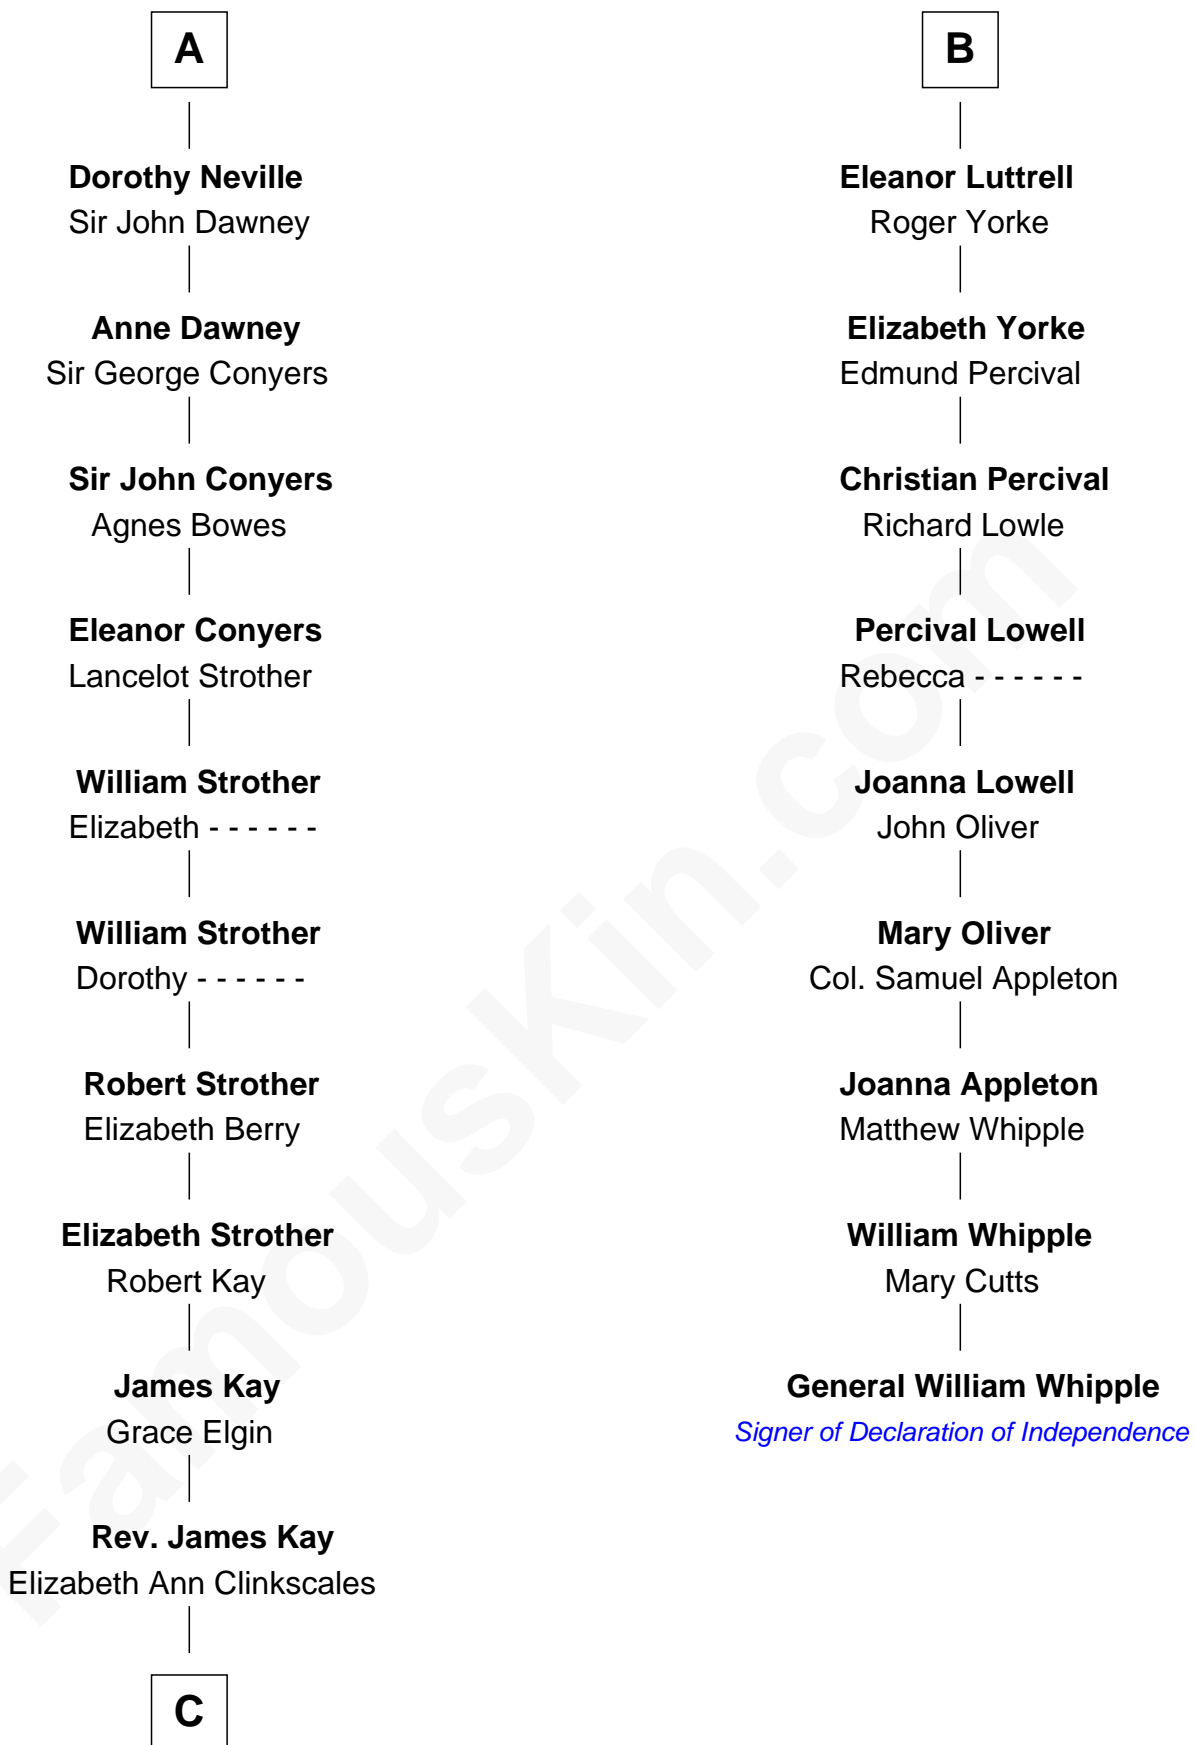

FamousKin.com Relationship Chart of

Jimmy Carter

39th U.S. President

15th cousin 6 times removed of

General William Whipple

Signer of the Declaration of Independence

C

—
Mary Kay
John Pratt

—
James E. Pratt
Sophronia C. Cowan

—
Nina Pratt
William Archibald Carter

—
Earl Carter
Lillian Gordy

—
Jimmy Carter
39th U.S. President

FamousKin.com