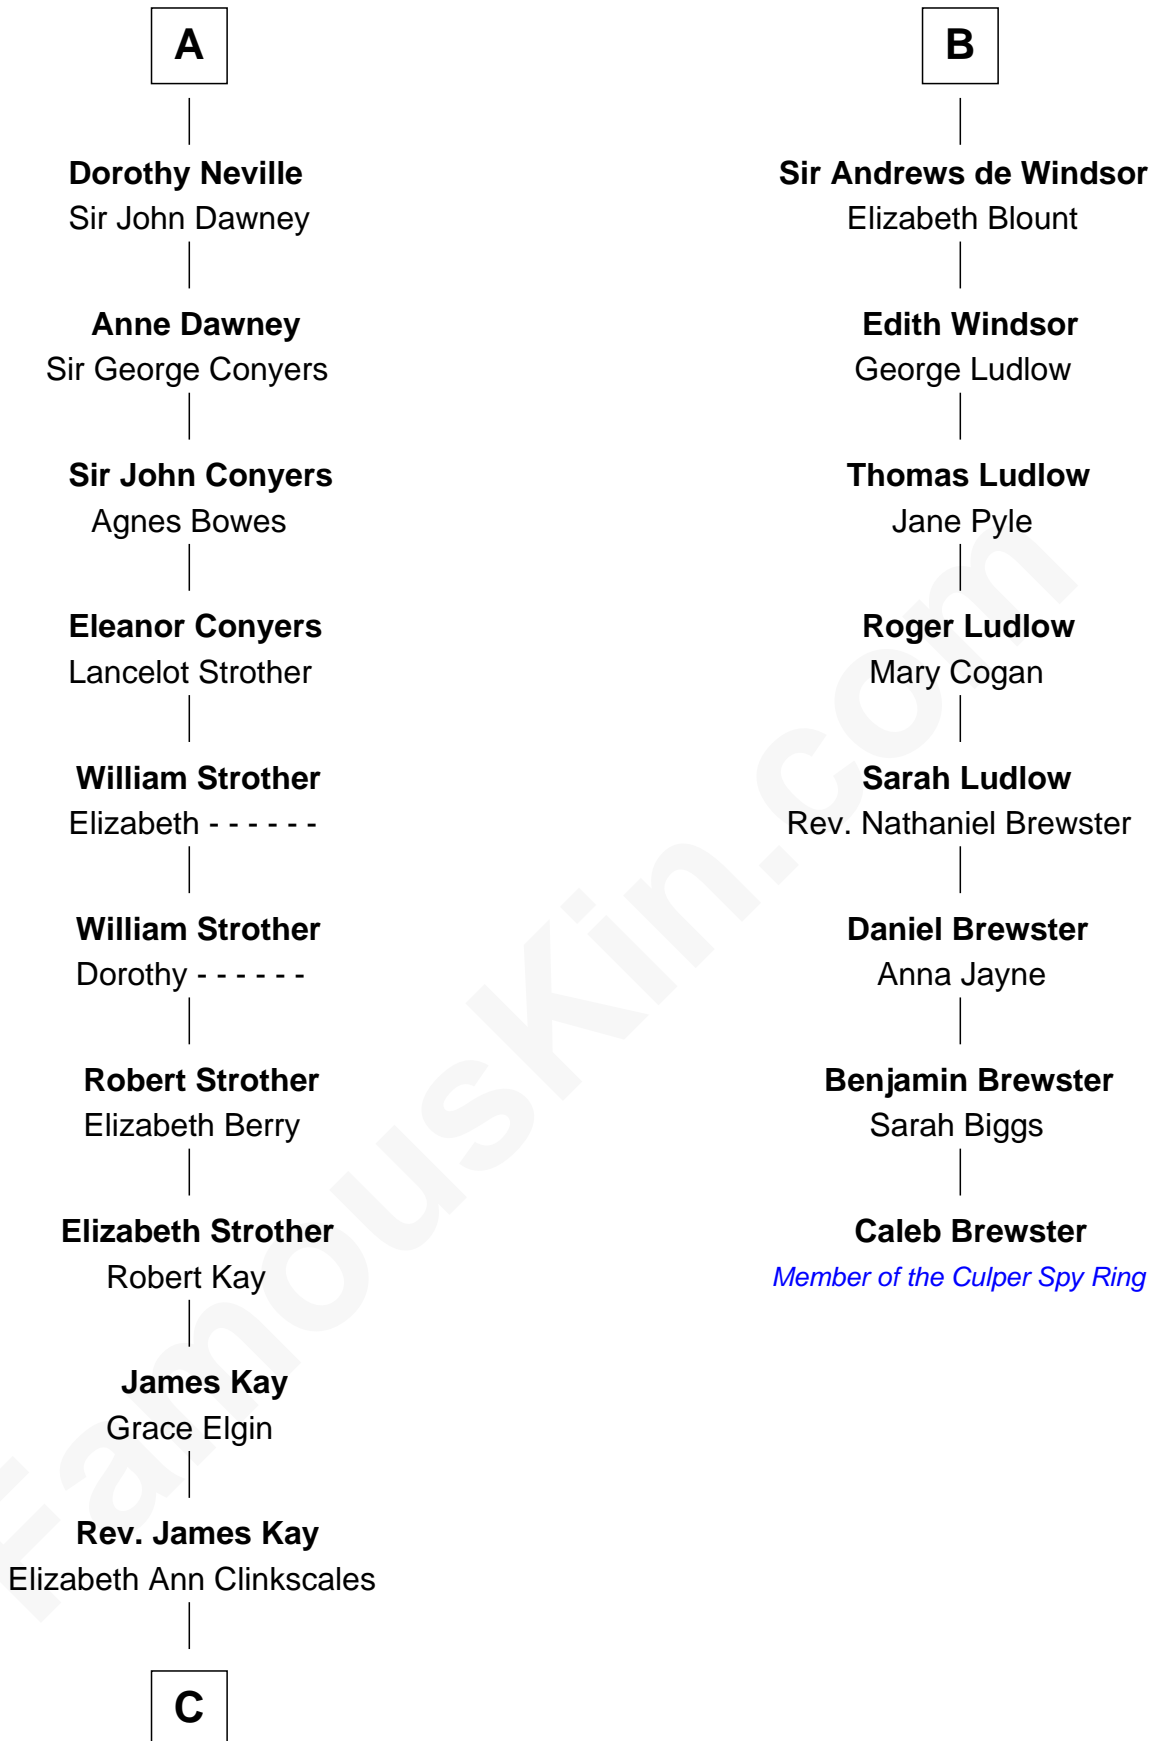

FamousKin.com Relationship Chart of

Jimmy Carter

39th U.S. President

14th cousin 7 times removed of

Caleb Brewster

Member of the Culper Spy Ring during the American Revolution

C

—
Mary Kay
John Pratt

—
James E. Pratt
Sophronia C. Cowan

—
Nina Pratt
William Archibald Carter

—
Earl Carter
Lillian Gordy

—
Jimmy Carter
39th U.S. President

FamousKin.com