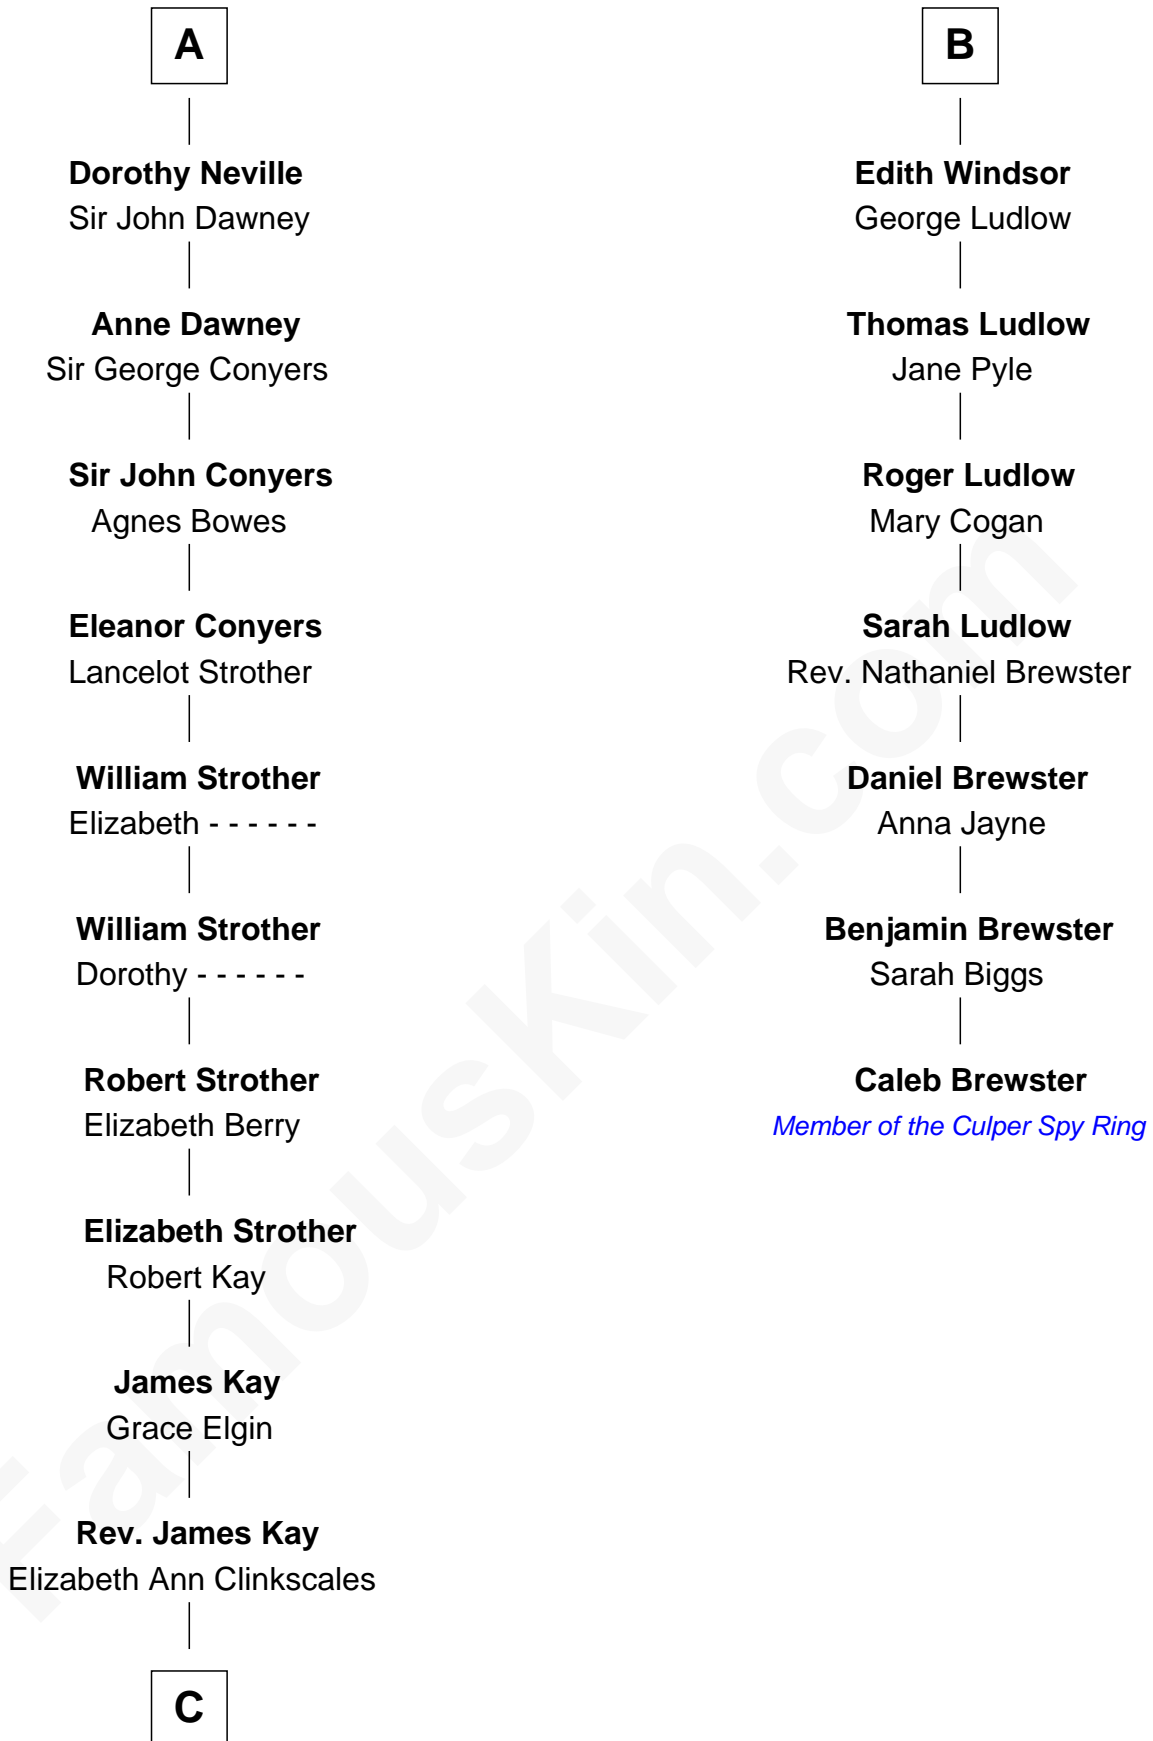

# FamousKin.com Relationship Chart of

**Jimmy Carter**

39th U.S. President

13th cousin 8 times removed of

**Caleb Brewster**

Member of the Culper Spy Ring during the American Revolution

**Humphrey de Bohun**

Elizabeth Plantagenet

**Sir William de Bohun**  
Elizabeth de Badlesmere

**Humphrey de Bohun**

Joan Fitzalan

**Eleanor de Bohun**

Sir Thomas Plantagenet

**Anne Plantagenet**

Sir William Bouchier

John Andrews

**Elizabeth Andrews**

Sir Thomas de Windsor

**Sir Andrews de Windsor**

Elizabeth Blount

**B**

**C**

—  
**Mary Kay**  
John Pratt

—  
**James E. Pratt**  
Sophronia C. Cowan

—  
**Nina Pratt**  
William Archibald Carter

—  
**Earl Carter**  
Lillian Gordy

—  
**Jimmy Carter**  
*39th U.S. President*

FamousKin.com