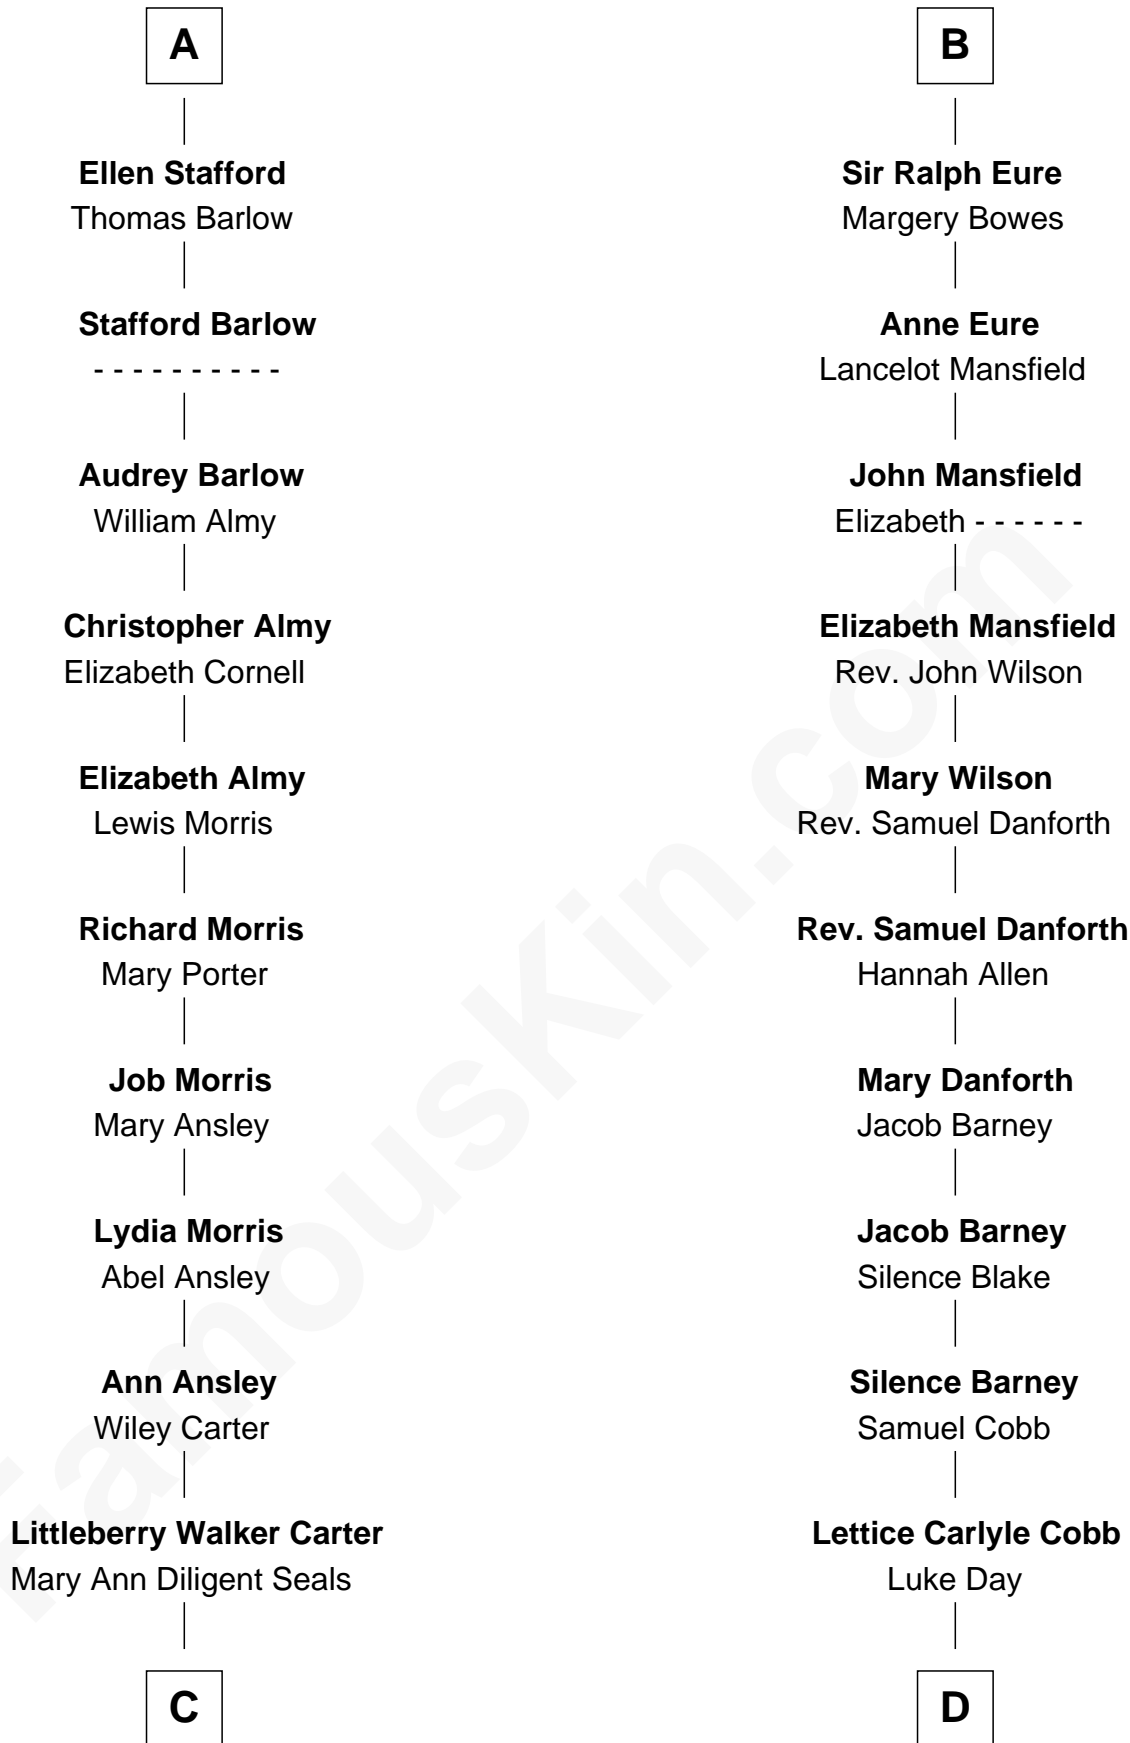

FamousKin.com Relationship Chart of

Jimmy Carter
39th U.S. President

19th cousin 1 time removed of

Sandra Day O'Connor
First Female U.S. Supreme Court Justice

C

William Archibald Carter

Nina Pratt

Earl Carter

Lillian Gordy

Jimmy Carter

39th U.S. President

D

Hollis Day

Eliza L. Flanders

Henry Clay Day

Alice Edith Hilton