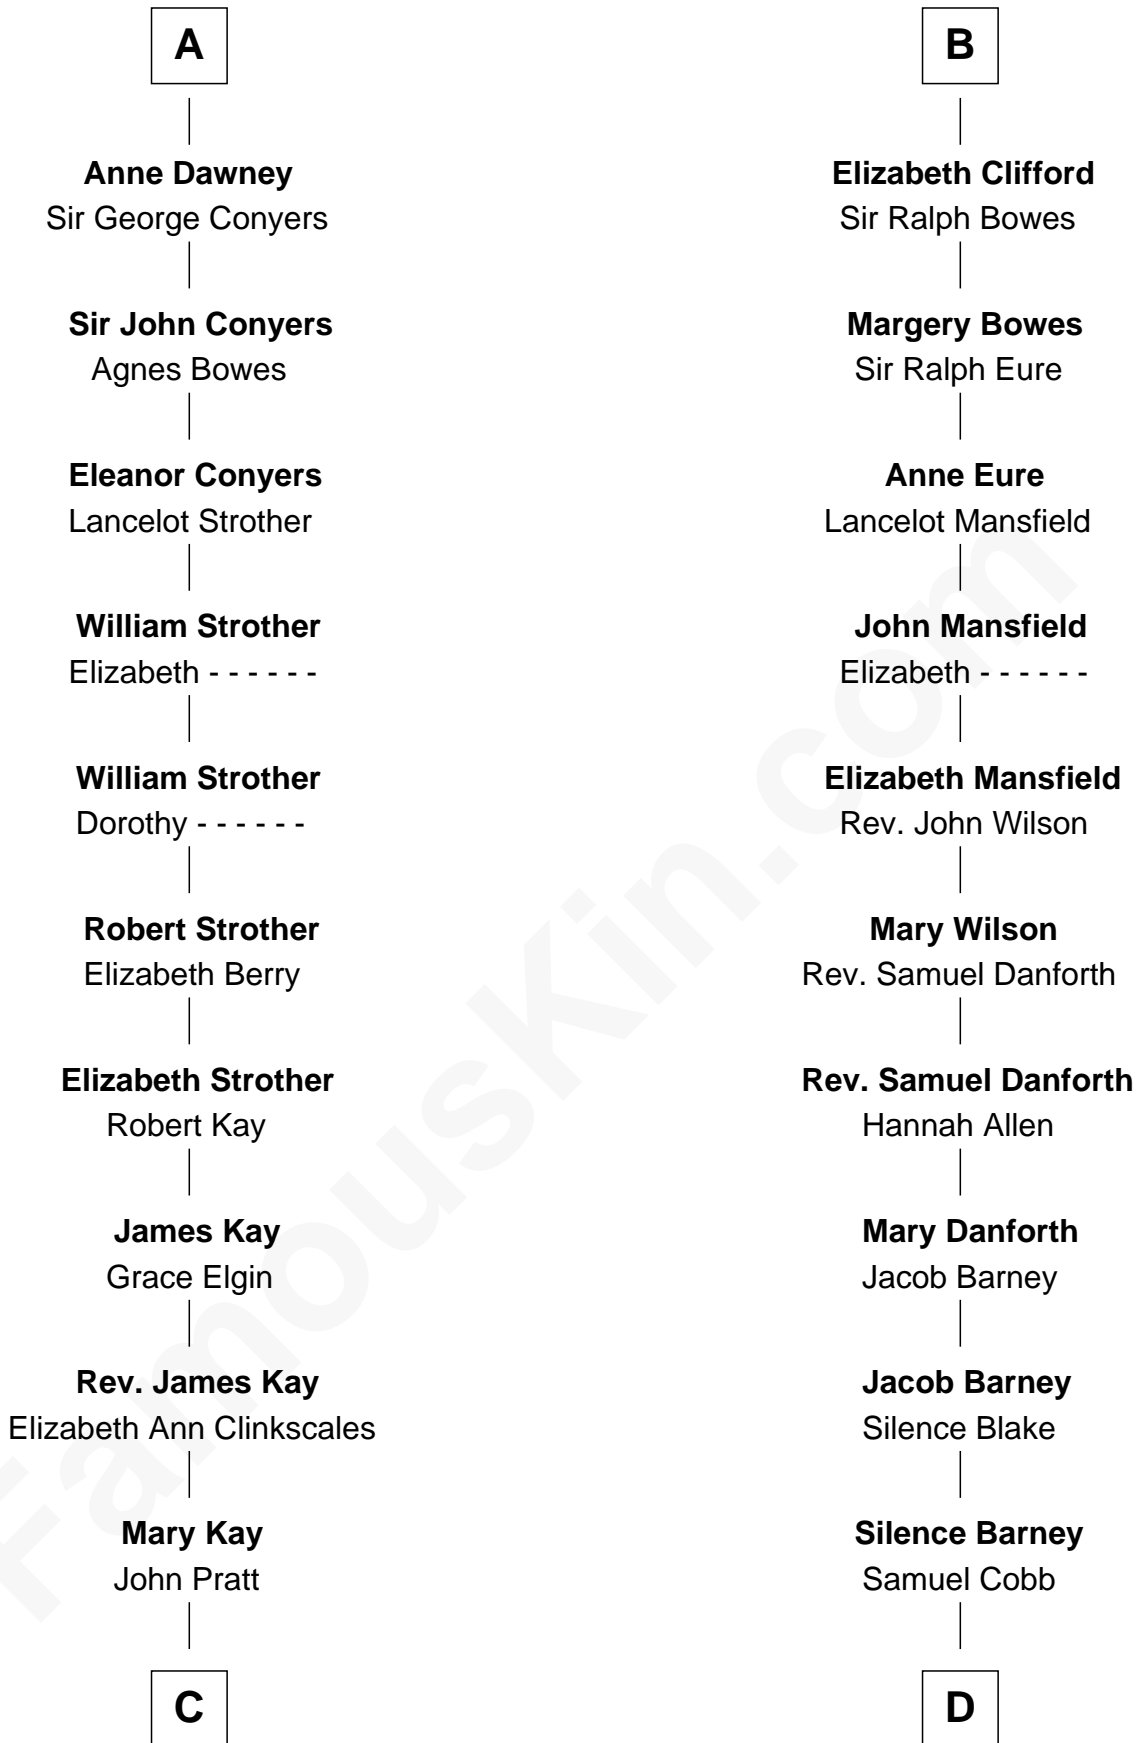

# FamousKin.com Relationship Chart of

**Jimmy Carter**  
39th U.S. President

20th cousin 1 time removed of

**Sandra Day O'Connor**  
First Female U.S. Supreme Court Justice

**C**

**James E. Pratt**  
Sophronia C. Cowan

**Nina Pratt**  
William Archibald Carter

**Earl Carter**  
Lillian Gordy

**Jimmy Carter**  
*39th U.S. President*

**D**

**Lettice Carlyle Cobb**  
Luke Day

**Hollis Day**  
Eliza L. Flanders

**Henry Clay Day**  
Alice Edith Hilton

**Henry R. Day**  
Ada Mae Wilkey

**Sandra Day O'Connor**  
*U.S. Supreme Court Justice*