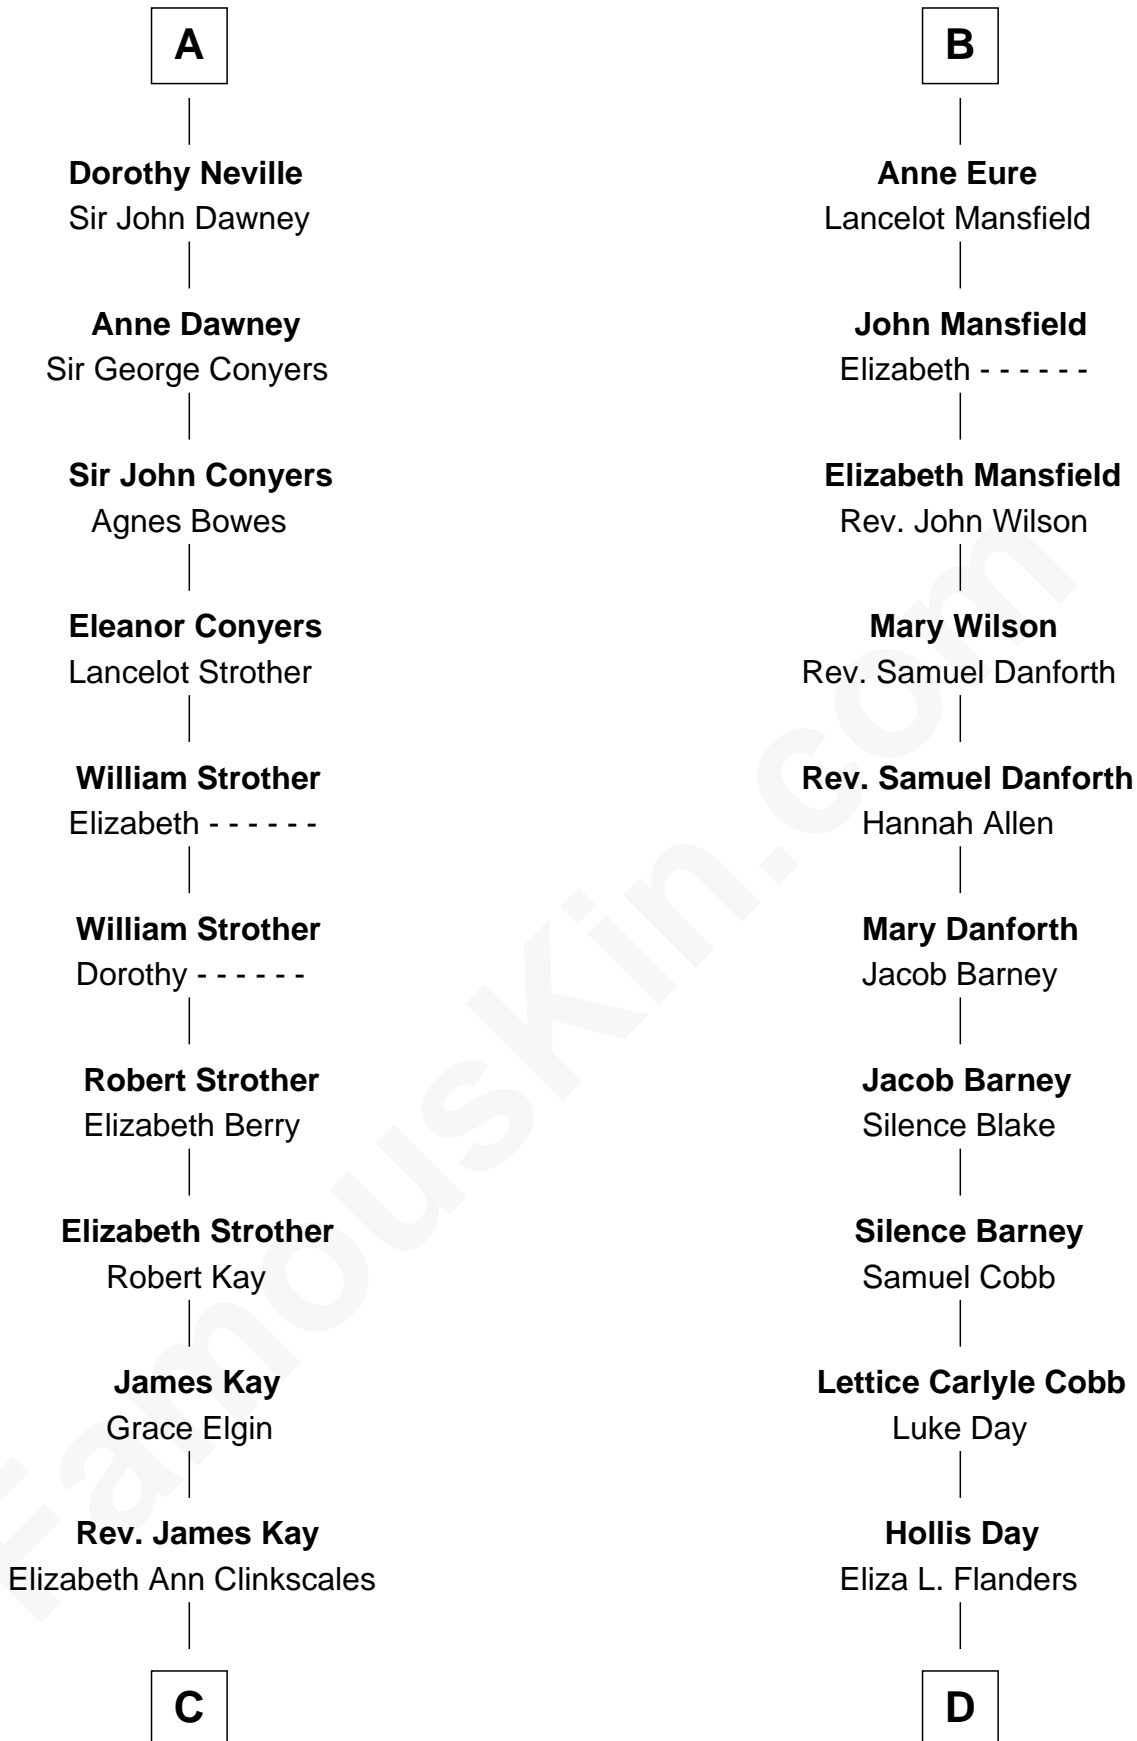

FamousKin.com Relationship Chart of

Jimmy Carter

39th U.S. President

19th cousin 2 times removed of

Sandra Day O'Connor

First Female U.S. Supreme Court Justice

Edmund Fitzalan

Alice de Warenne

C

Mary Kay
John Pratt

James E. Pratt
Sophronia C. Cowan

Nina Pratt
William Archibald Carter

Earl Carter
Lillian Gordy

Jimmy Carter
39th U.S. President

D

Henry Clay Day
Alice Edith Hilton