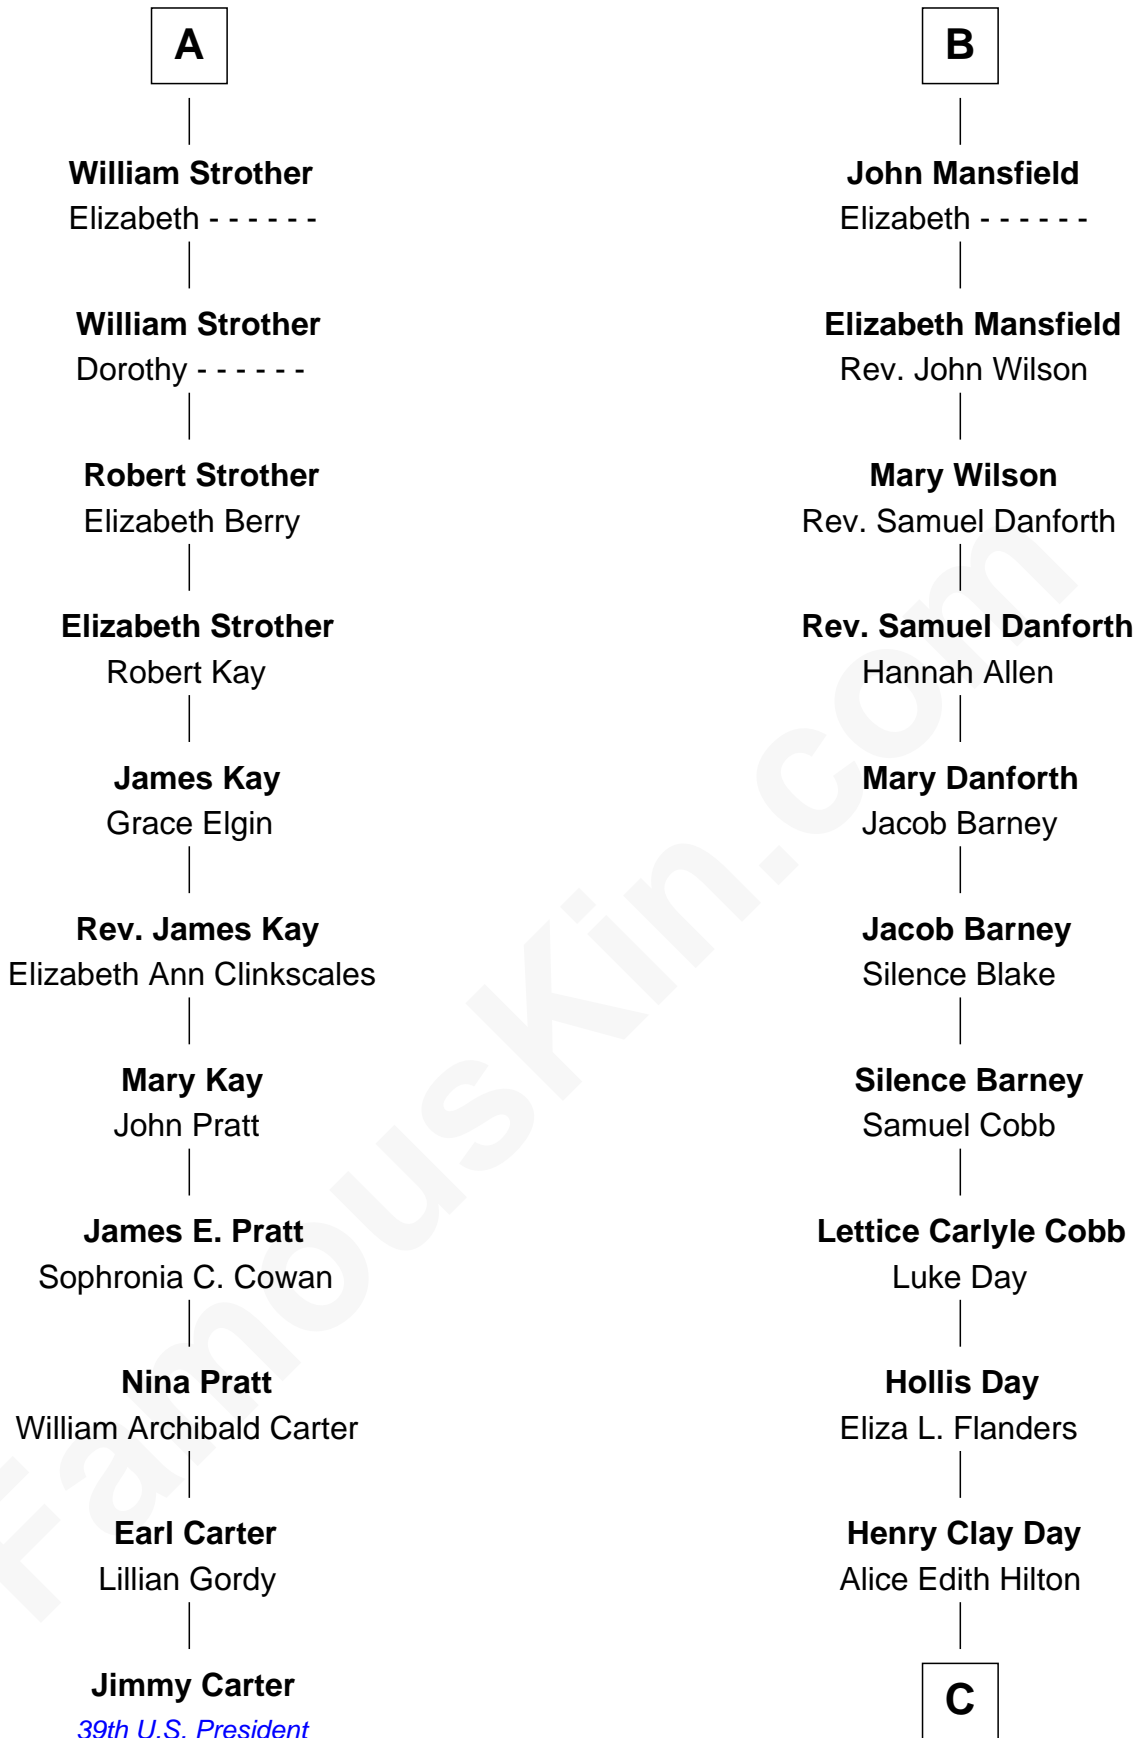

# FamousKin.com Relationship Chart of

**Jimmy Carter**

*39th U.S. President*

17th cousin 1 time removed of

**Sandra Day O'Connor**

*First Female U.S. Supreme Court Justice*

**Sir Ralph Neville**

*with wife  
Joan Beaufort*

**John Clifford**  
Margaret Bromflete

**Dorothy Neville**  
Sir John Dawney

**Henry Clifford**  
Anne St. John

**Anne Dawney**  
Sir George Conyers

**Elizabeth Clifford**  
Sir Ralph Bowes

**Sir John Conyers**  
Agnes Bowes

**Margery Bowes**  
Sir Ralph Eure

**Eleanor Conyers**  
Lancelot Strother

**Anne Eure**  
Lancelot Mansfield

**A**

**B**

C

Henry R. Day  
Ada Mae Wilkey

Sandra Day O'Connor  
*U.S. Supreme Court Justice*