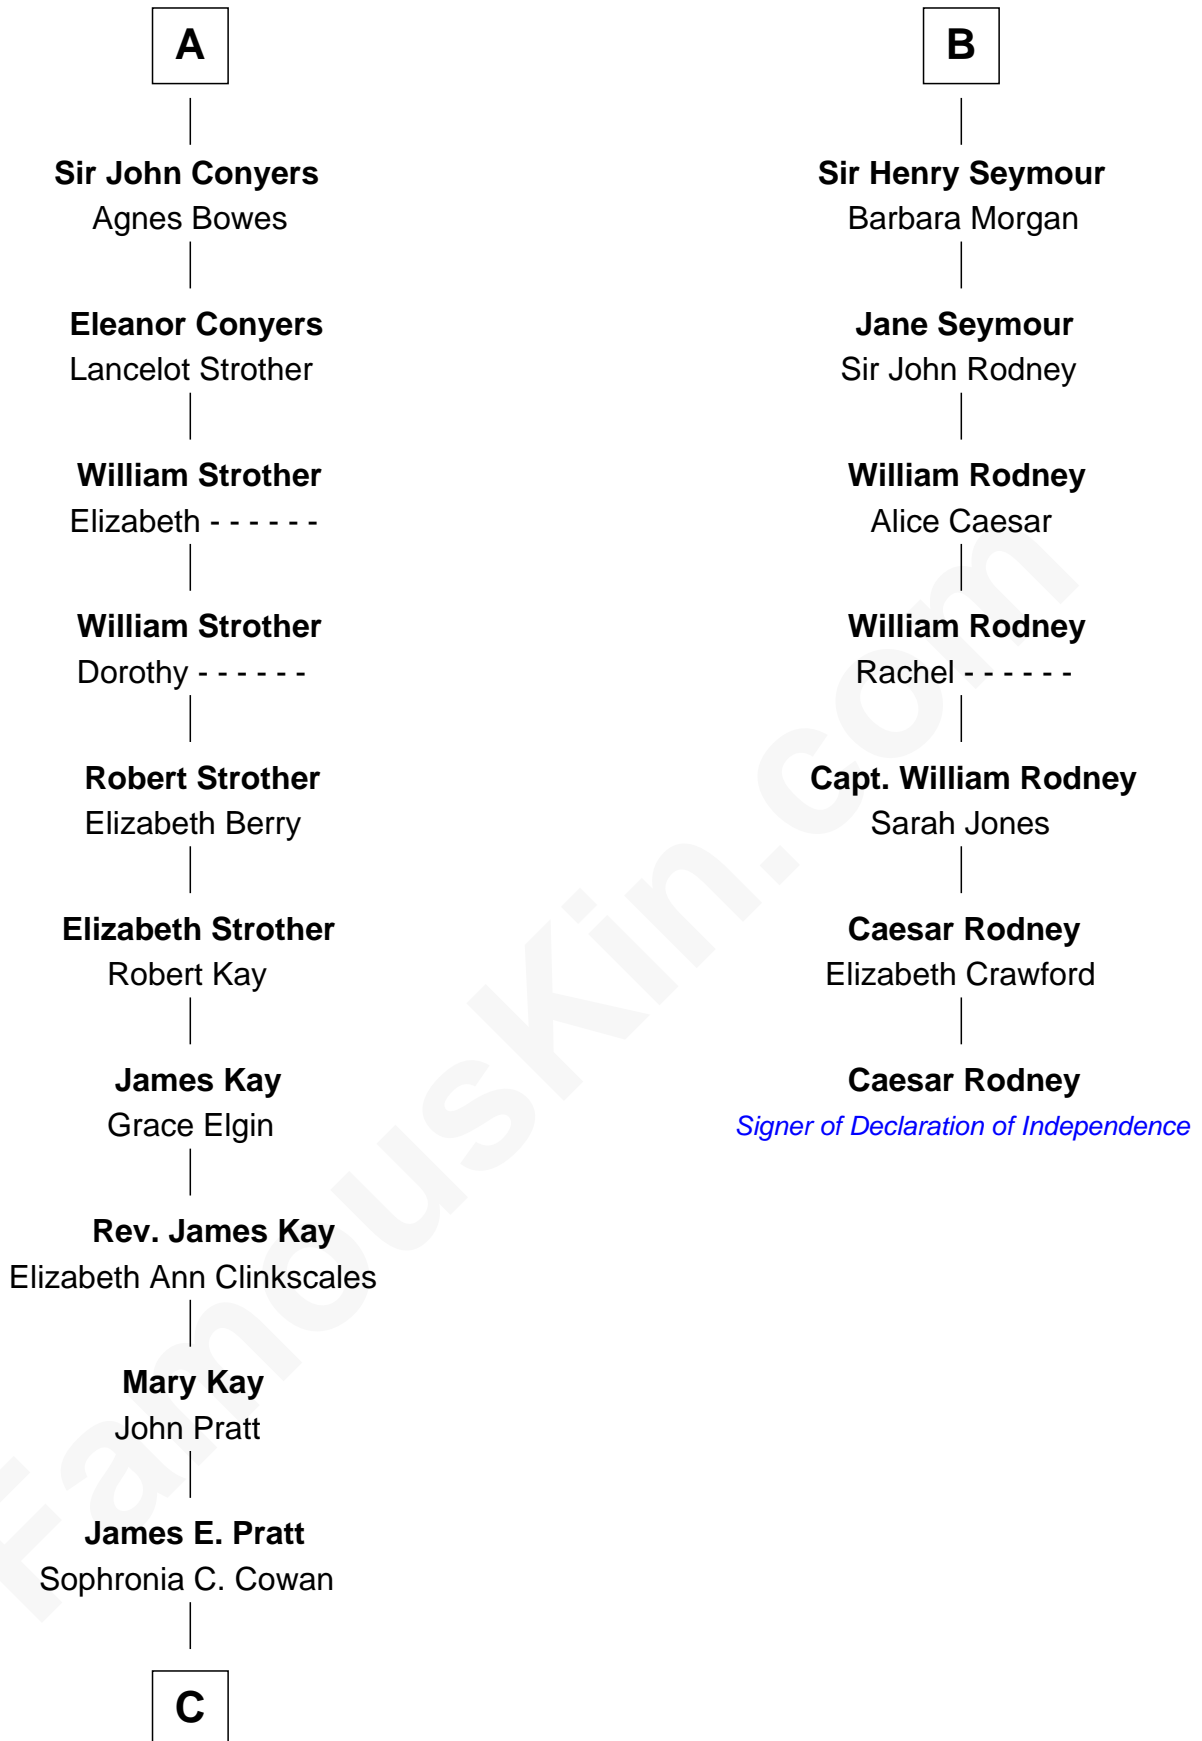

FamousKin.com Relationship Chart of

Jimmy Carter

39th U.S. President

13th cousin 6 times removed of

Caesar Rodney

Signer of the Declaration of Independence

Edward III, King of England

Philippa of Hainault

C

—
Nina Pratt

William Archibald Carter

—
Earl Carter

Lillian Gordy

—
Jimmy Carter

39th U.S. President

FamousKin.com