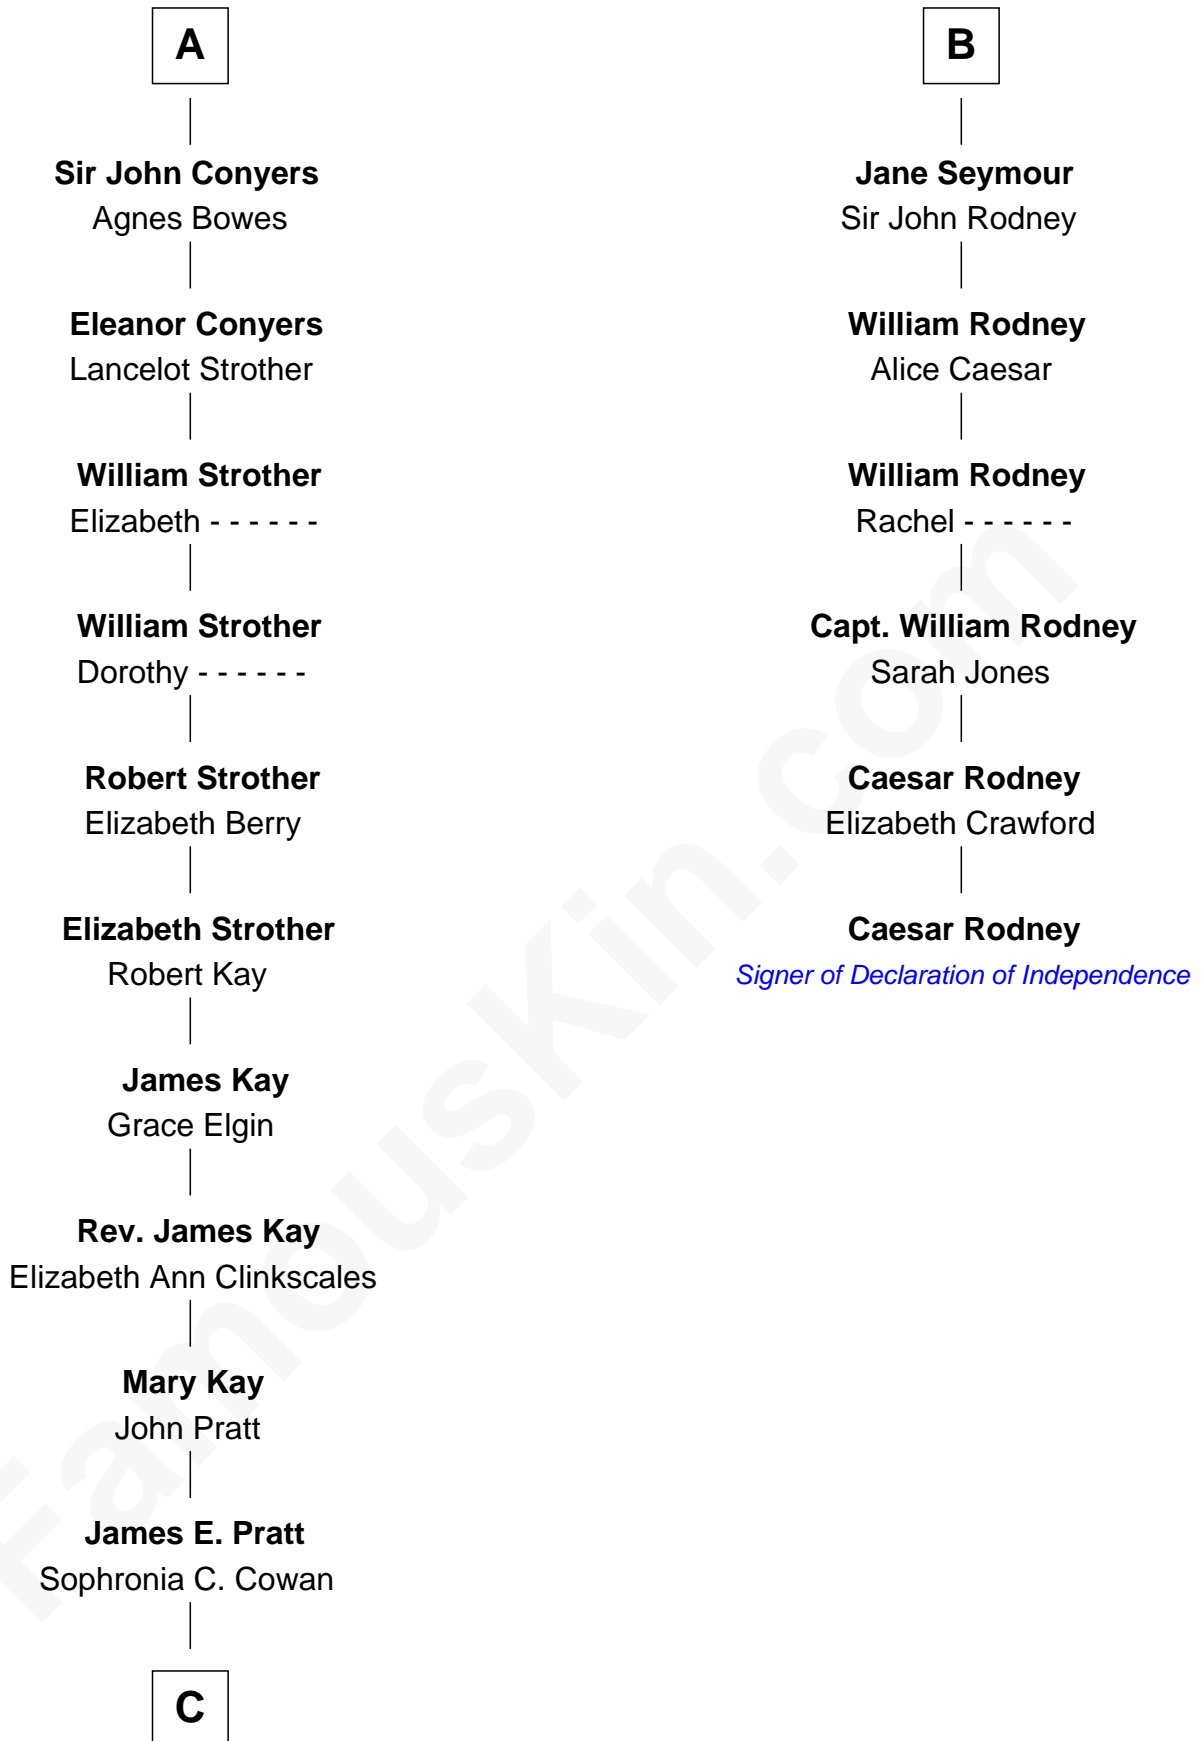

FamousKin.com Relationship Chart of

Jimmy Carter

39th U.S. President

12th cousin 7 times removed of

Caesar Rodney

Signer of the Declaration of Independence

Sir Ralph de Neville

Alice de Audley

C

—
Nina Pratt

William Archibald Carter

—
Earl Carter

Lillian Gordy

—
Jimmy Carter

39th U.S. President

FamousKin.com