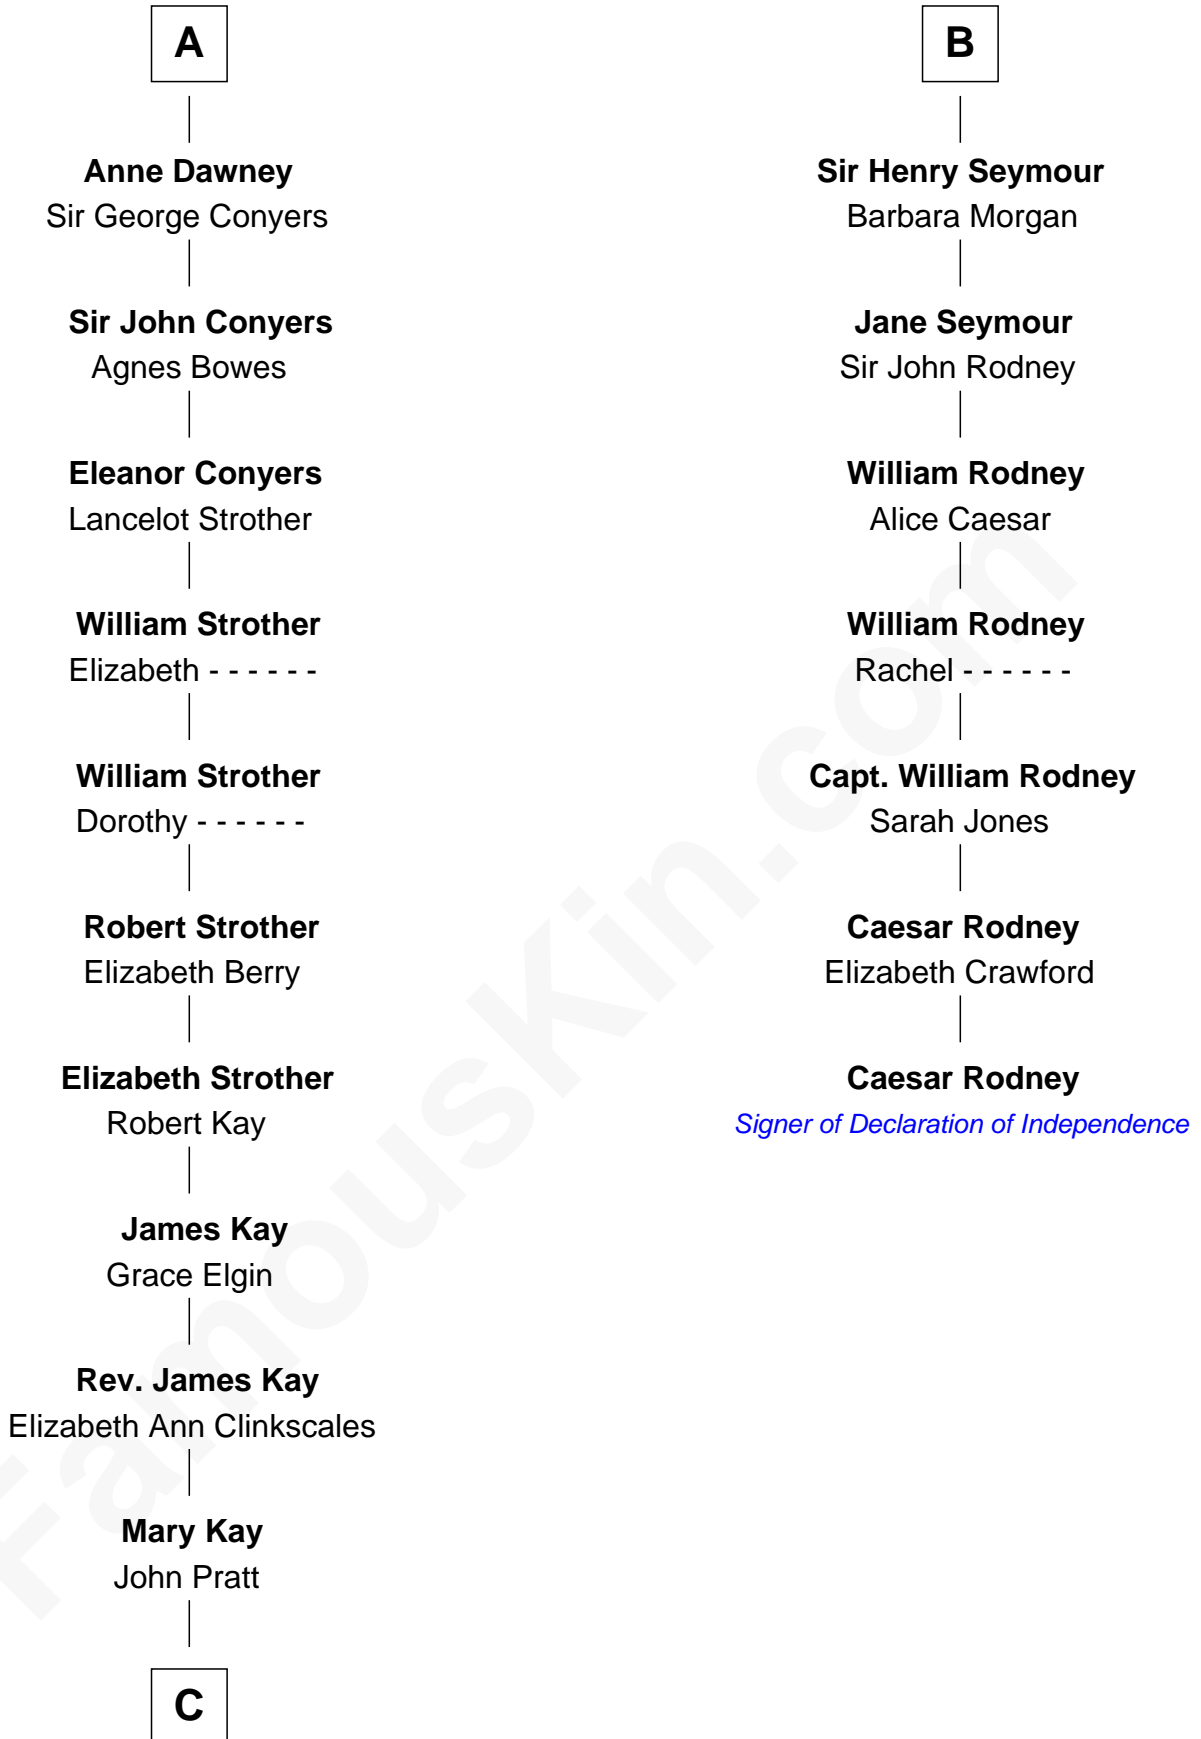

FamousKin.com Relationship Chart of

Jimmy Carter

39th U.S. President

13th cousin 7 times removed of

Caesar Rodney

Signer of the Declaration of Independence

C

—
James E. Pratt
Sophronia C. Cowan

—
Nina Pratt
William Archibald Carter

—
Earl Carter
Lillian Gordy

—
Jimmy Carter
39th U.S. President

FamousKin.com