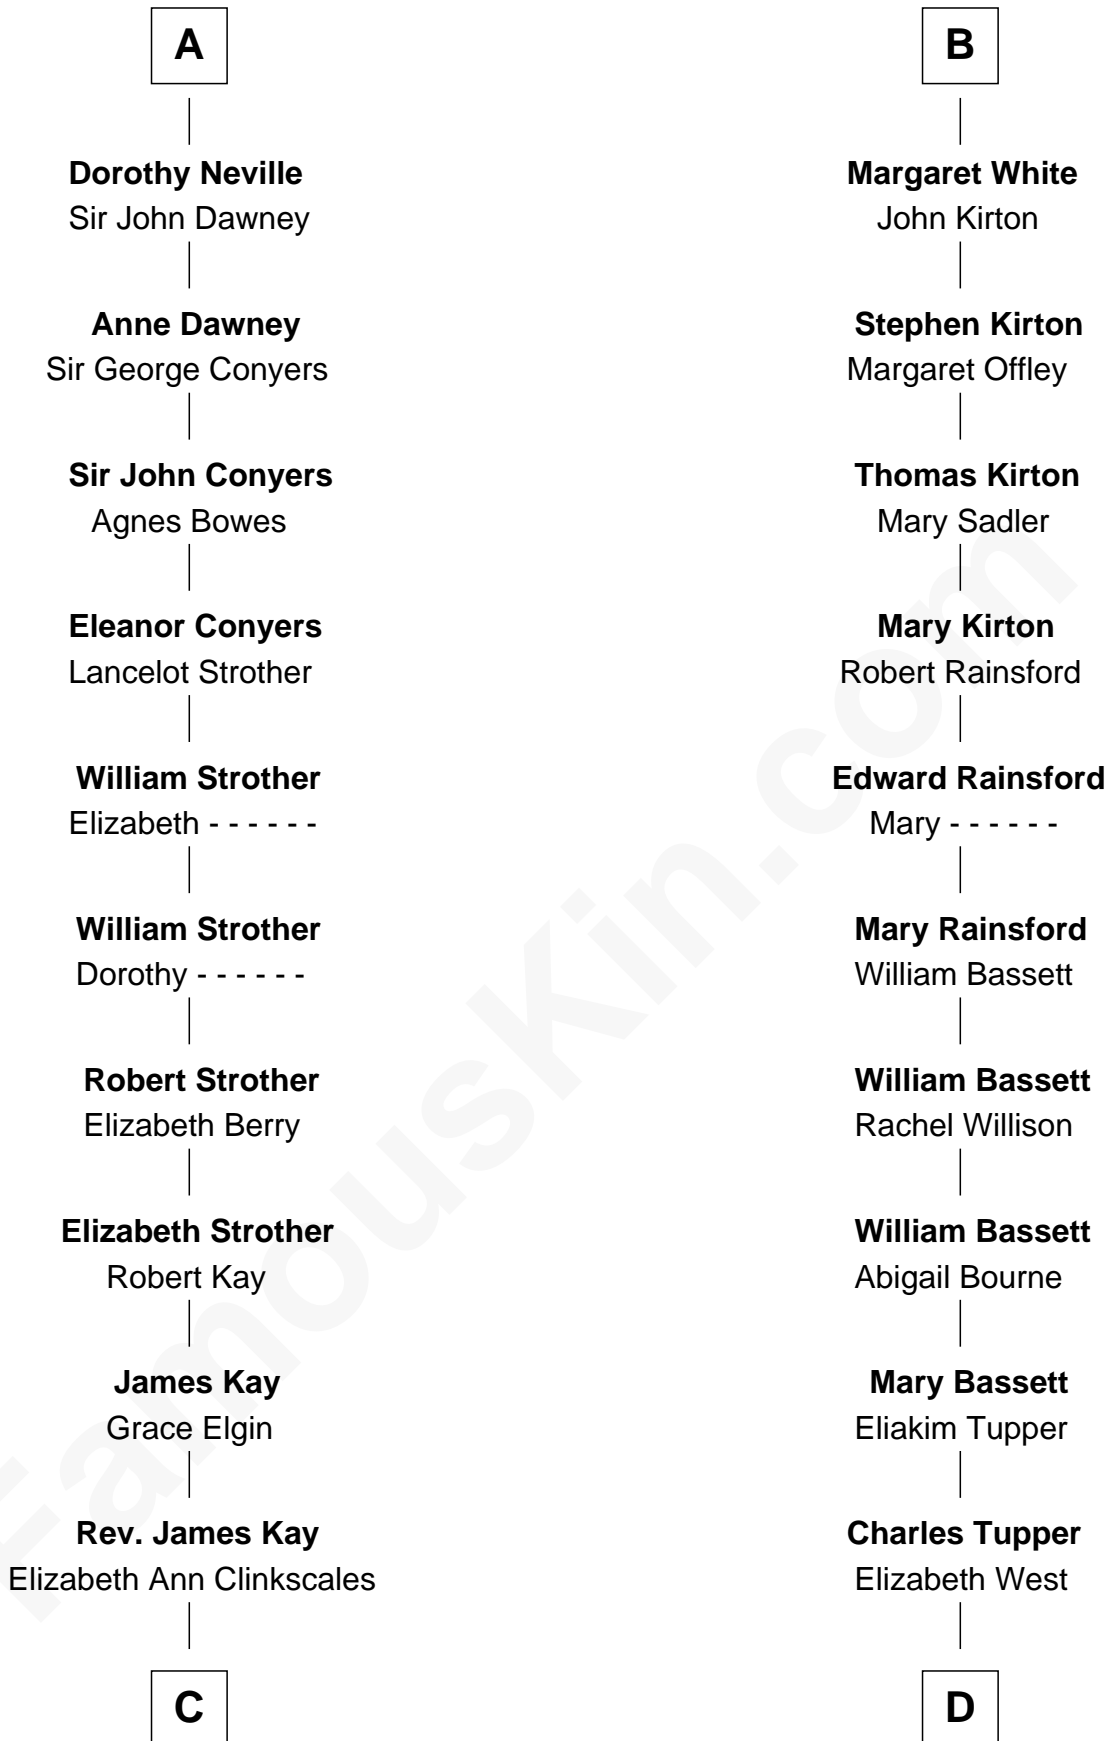

FamousKin.com Relationship Chart of

Jimmy Carter

39th U.S. President

18th cousin 3 times removed of

Sir Charles Tupper

6th Prime Minister of Canada

Bartholomew de Badlesmere

Margaret de Clare

Elizabeth de Badlesmere

Sir William de Bohun

Humphrey de Bohun

Joan Fitzalan

Eleanor de Bohun

Sir Thomas Plantagenet

Anne Plantagenet

Sir William Bouchier

Sir Robert Hungerford

Eleanor Hungerford

Sir John White

Robert White

Margaret Gainsford

B

C

Mary Kay
John Pratt

James E. Pratt
Sophronia C. Cowan

Nina Pratt
William Archibald Carter

Earl Carter
Lillian Gordy

Jimmy Carter
39th U.S. President

D

Rev. Charles Tupper
Miriam Lockhart

Sir Charles Tupper
6th Prime Minister of Canada