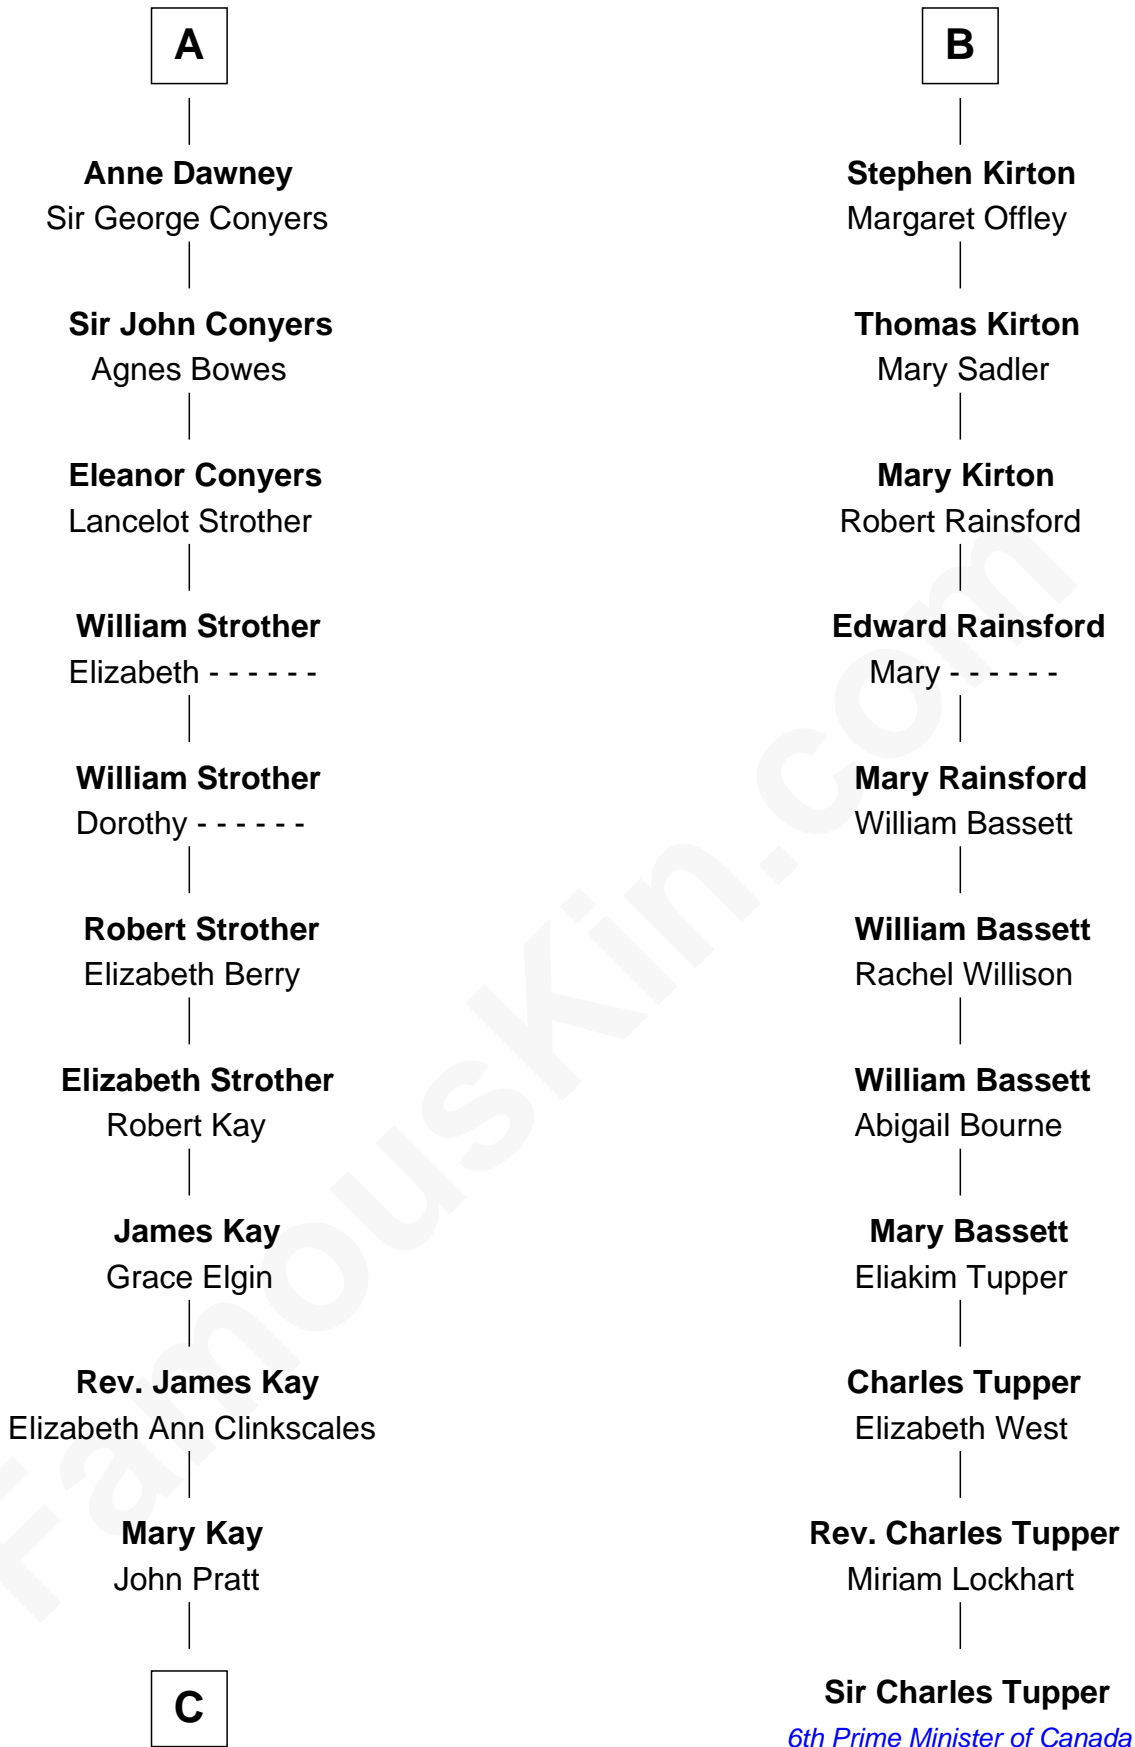

# FamousKin.com Relationship Chart of

**Jimmy Carter**

*39th U.S. President*

17th cousin 3 times removed of

**Sir Charles Tupper**

*6th Prime Minister of Canada*

**C**

—  
**James E. Pratt**  
Sophronia C. Cowan

—  
**Nina Pratt**  
William Archibald Carter

—  
**Earl Carter**  
Lillian Gordy

—  
**Jimmy Carter**  
*39th U.S. President*

FamousKin.com