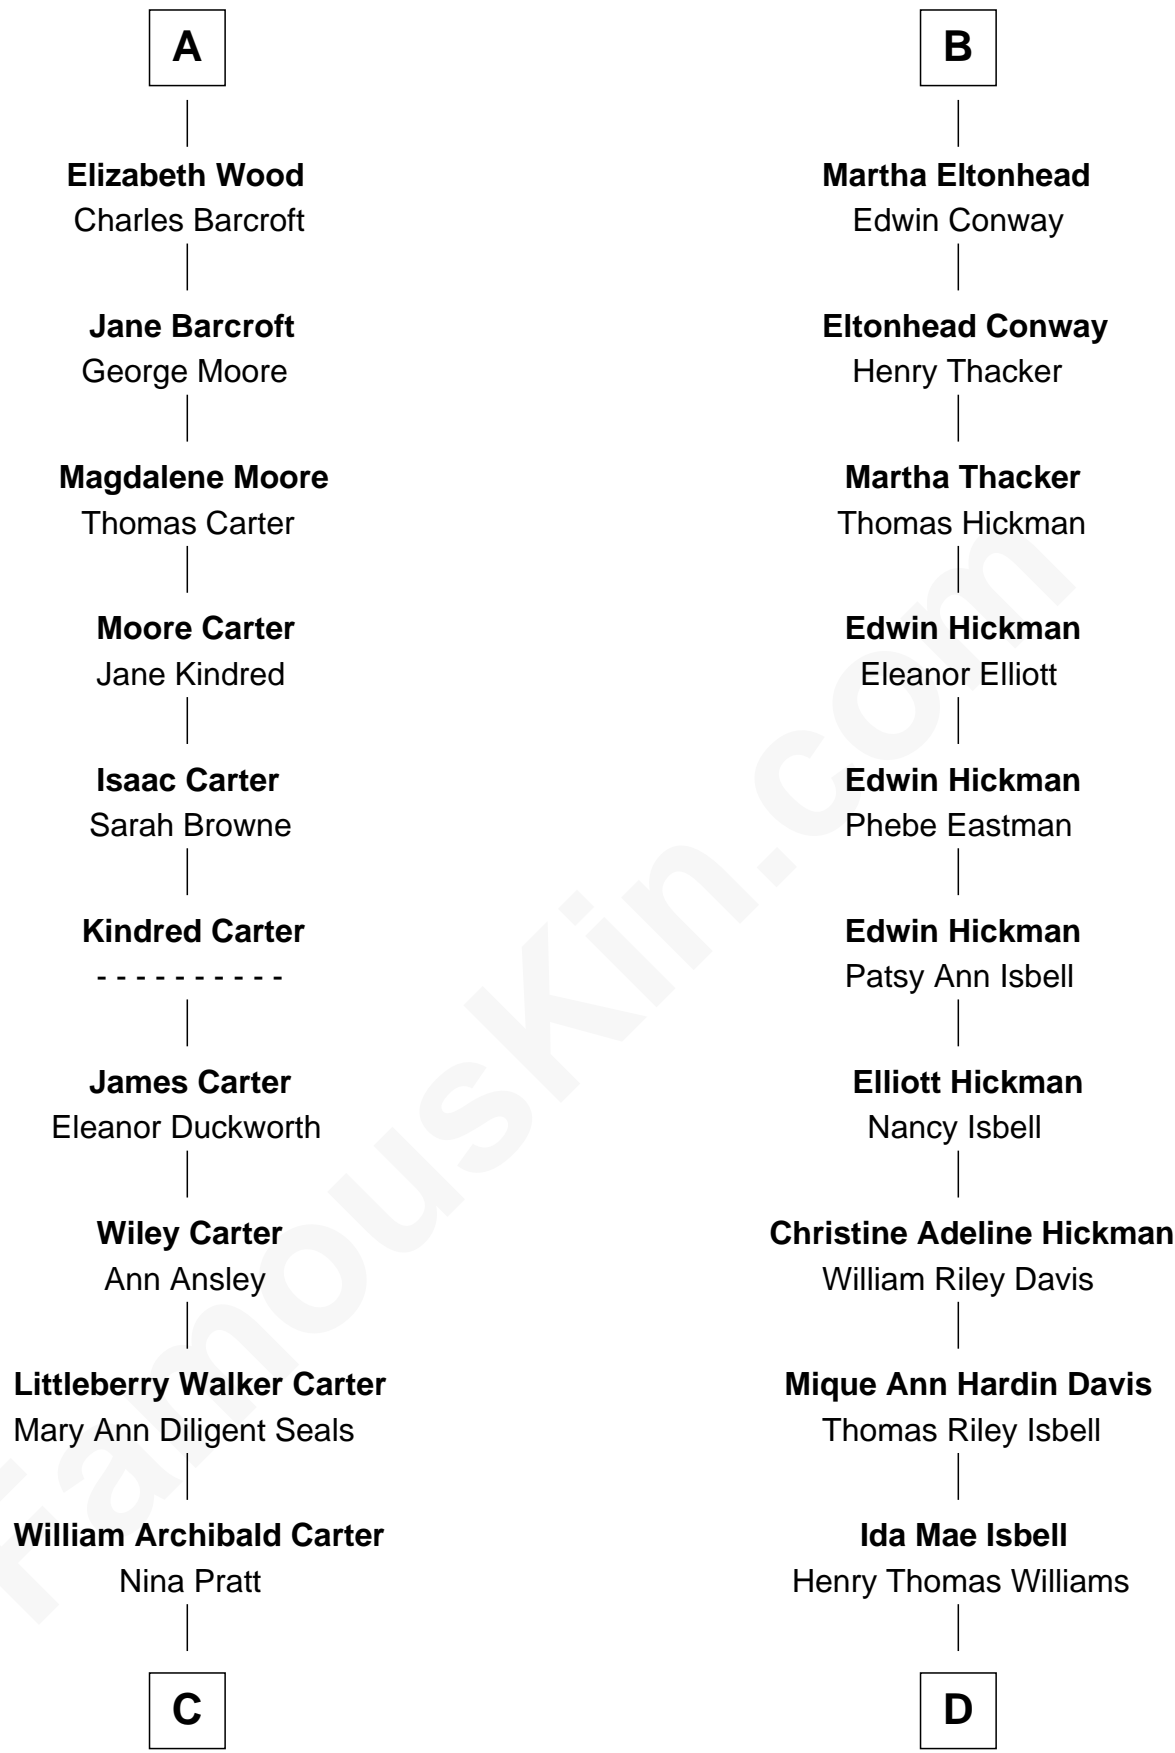

FamousKin.com Relationship Chart of

Jimmy Carter

39th U.S. President

18th cousin 2 times removed of

Brad Pitt

Movie Actor

C

Earl Carter
Lillian Gordy

Jimmy Carter
39th U.S. President

D

Etta Coleman Williams
Emery A. Hillhouse

Hal Knox Hillhouse
Clara Mae Bell

Jane Etta Hillhouse
William Alvin Pitt

Brad Pitt
Movie Actor

FamousKin.com