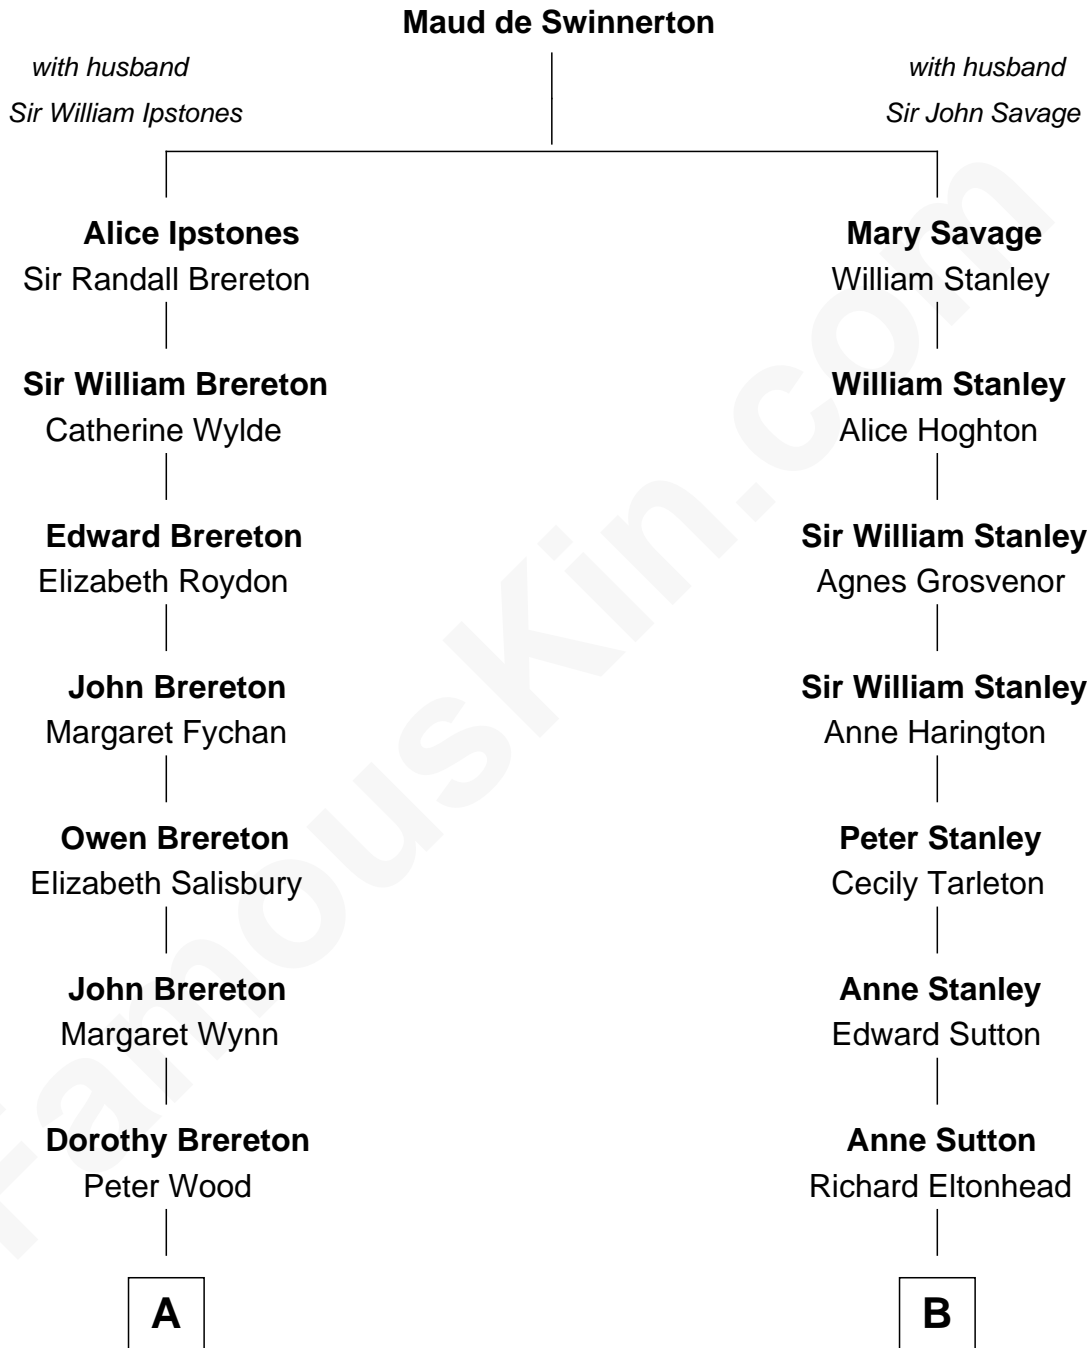

FamousKin.com Relationship Chart of

Jimmy Carter

39th U.S. President

18th cousin 2 times removed of

Brad Pitt

Movie Actor

C

Earl Carter
Lillian Gordy

Jimmy Carter
39th U.S. President

D

Etta Coleman Williams
Emery A. Hillhouse

Hal Knox Hillhouse
Clara Mae Bell

Jane Etta Hillhouse
William Alvin Pitt

Brad Pitt
Movie Actor

FamousKin.com