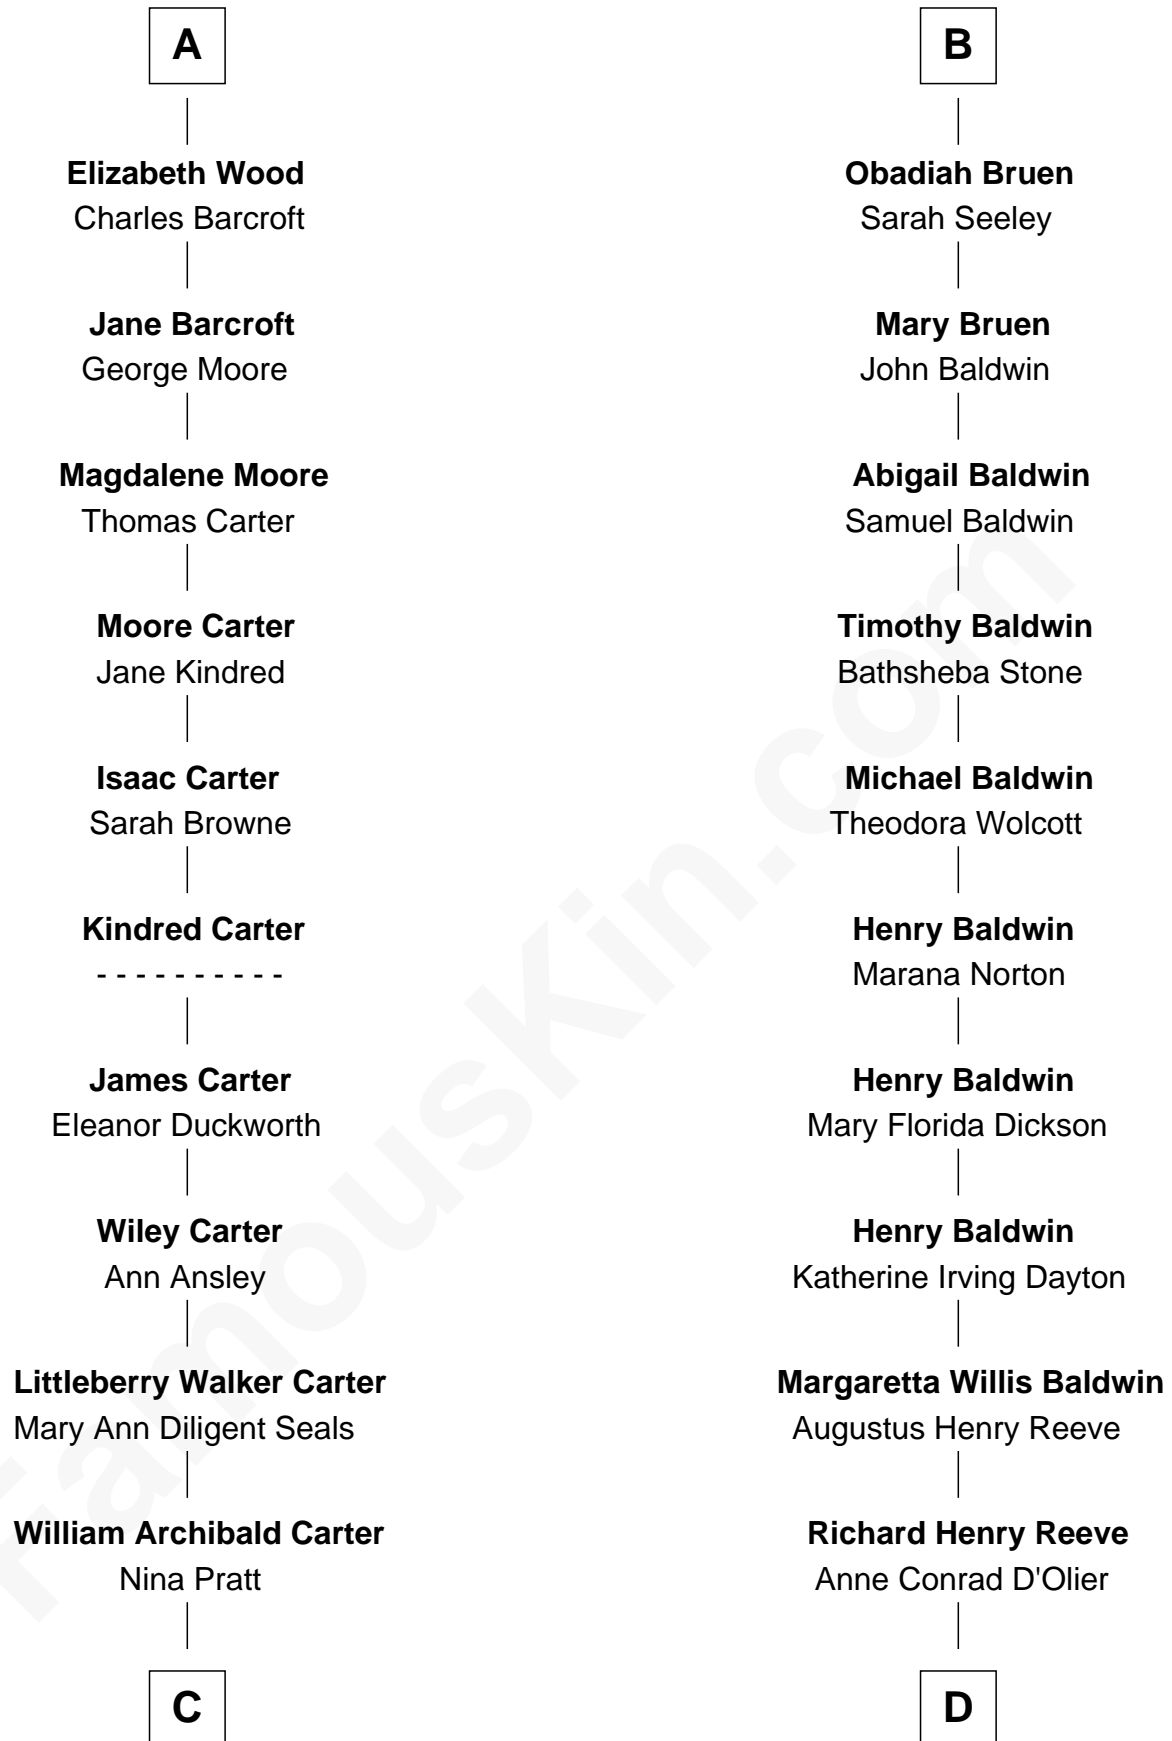

# FamousKin.com Relationship Chart of

**Jimmy Carter**  
39th U.S. President

18th cousin of

**Christopher Reeve**  
Movie Actor

**C**

**Earl Carter**  
Lillian Gordy

**Jimmy Carter**  
*39th U.S. President*

**D**

**Franklin D'Olier Reeve**  
Barbara Pitney Lamb

**Christopher Reeve**  
*Movie Actor*

FamousKin.com