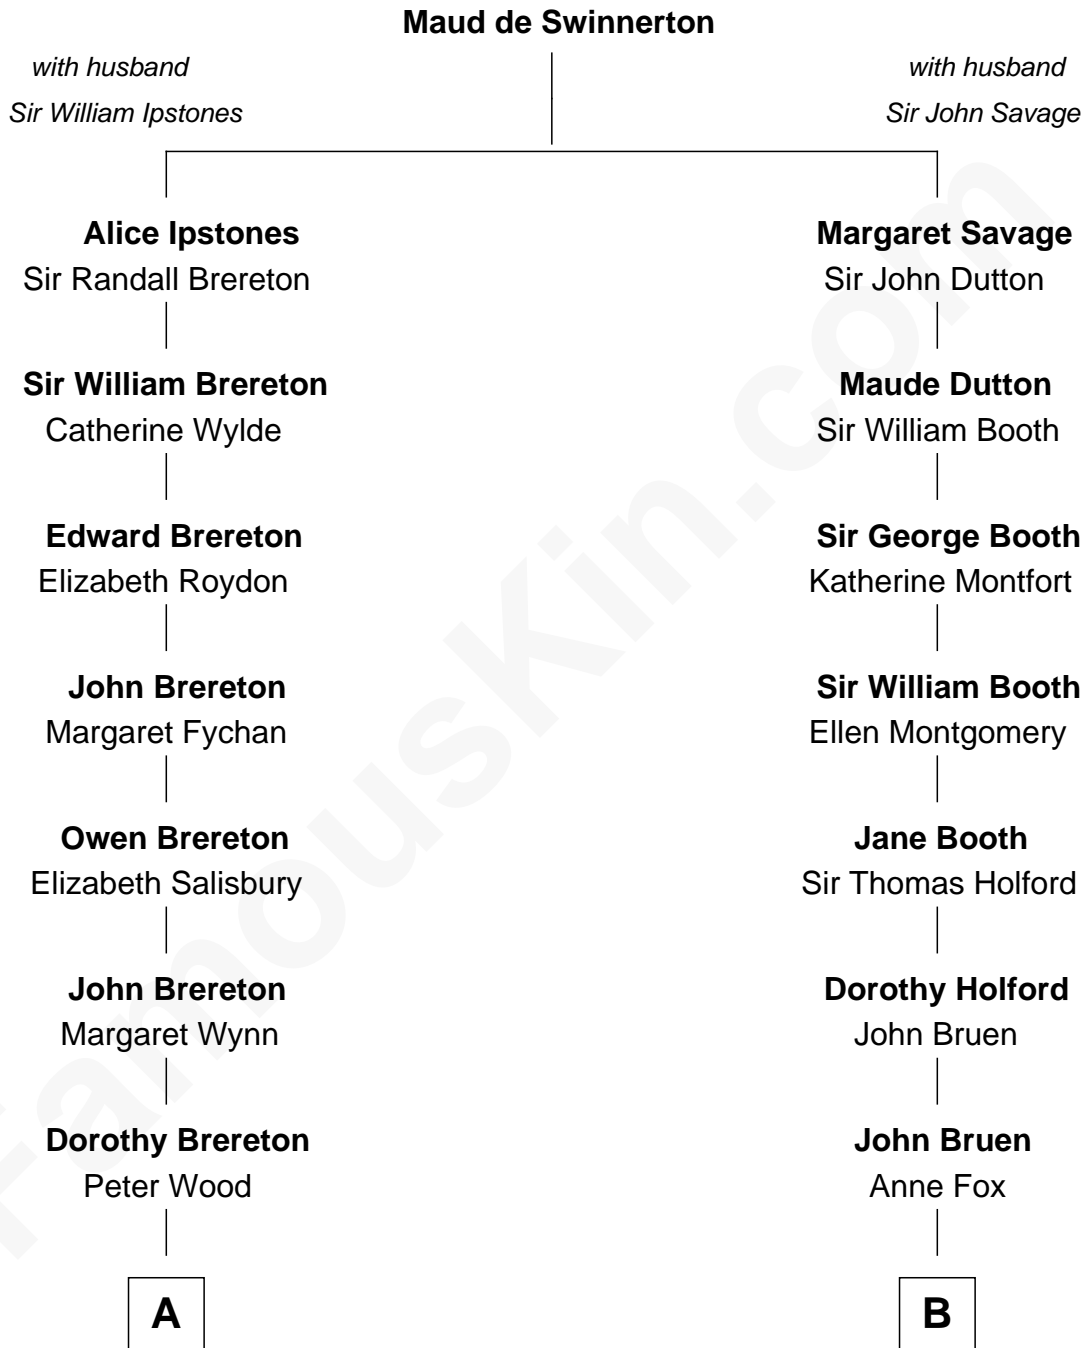

# FamousKin.com Relationship Chart of

**Jimmy Carter**  
39th U.S. President

18th cousin of

**Christopher Reeve**  
Movie Actor

**C**

**Earl Carter**  
Lillian Gordy

**Jimmy Carter**  
*39th U.S. President*

**D**

**Franklin D'Olier Reeve**  
Barbara Pitney Lamb

**Christopher Reeve**  
*Movie Actor*

FamousKin.com