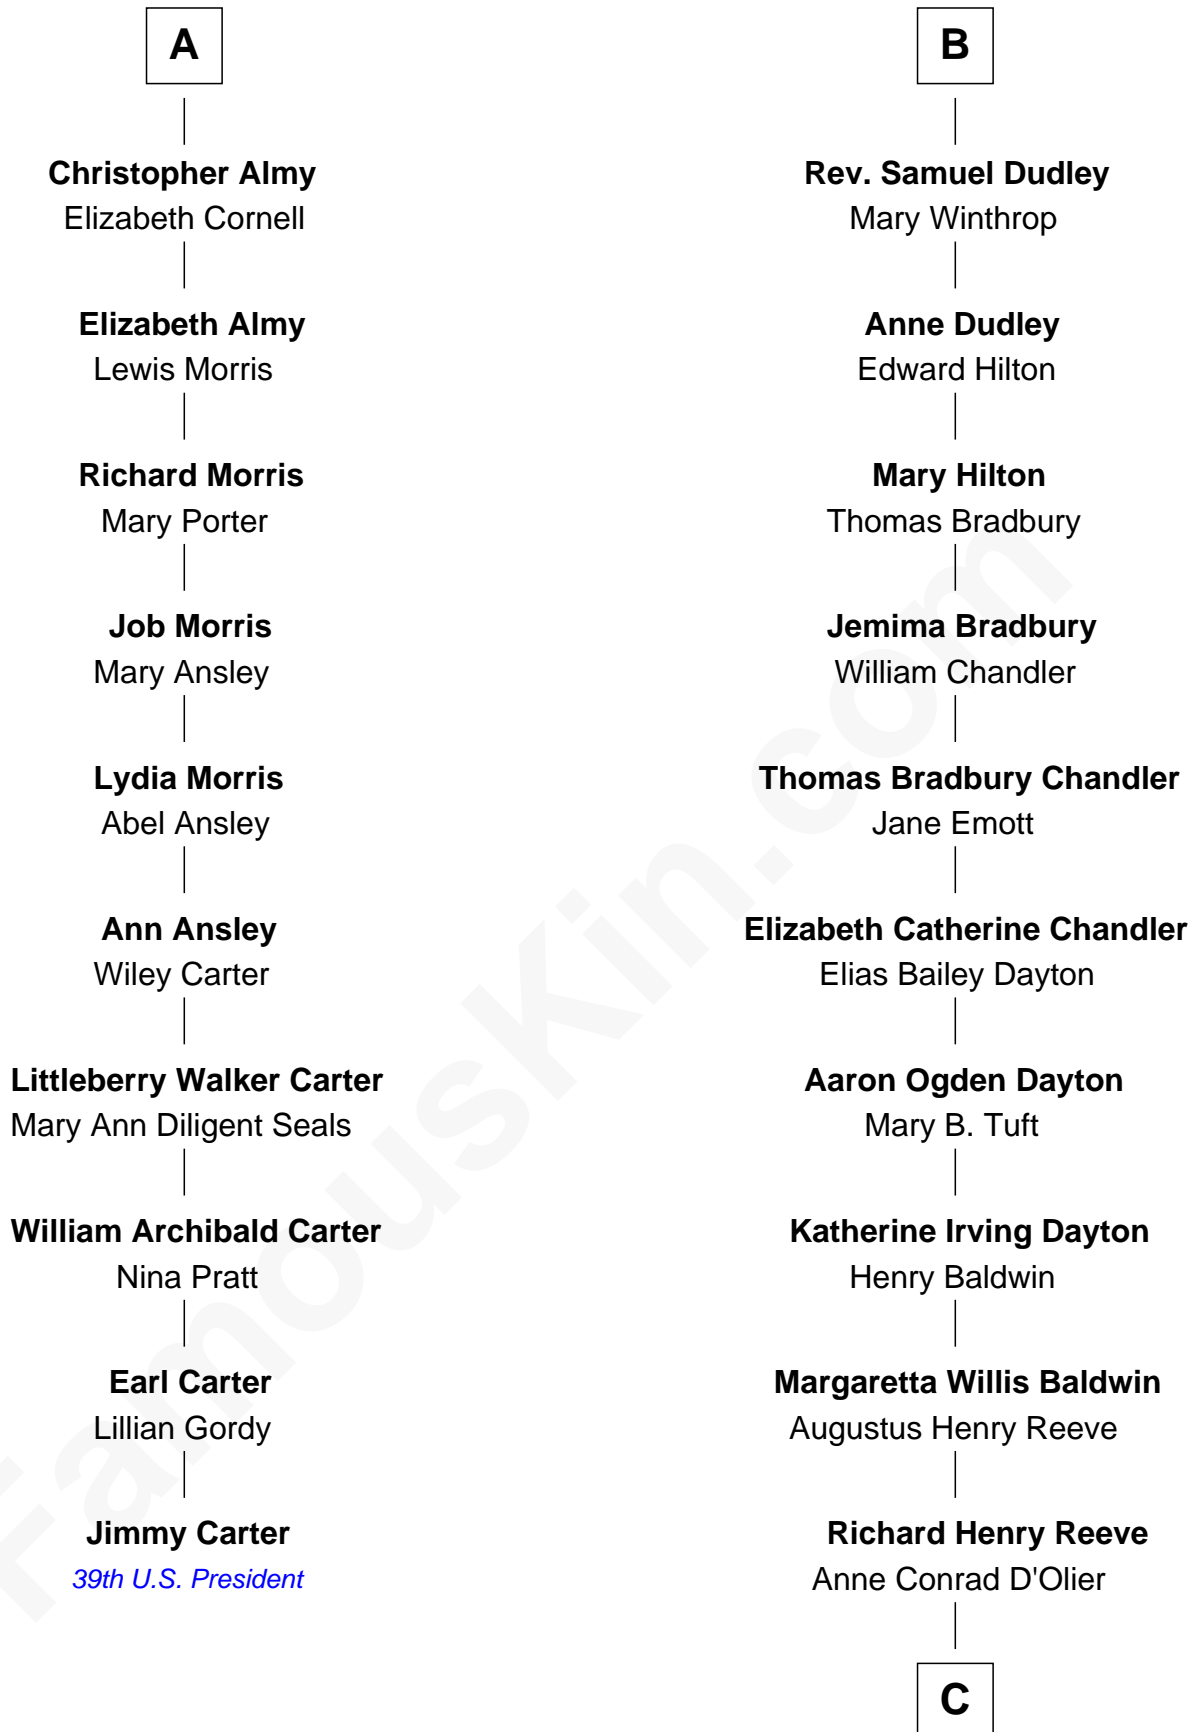

FamousKin.com Relationship Chart of

Jimmy Carter

39th U.S. President

16th cousin 2 times removed of

Christopher Reeve

Movie Actor

Richard Woodville

Joan Bedlisgate