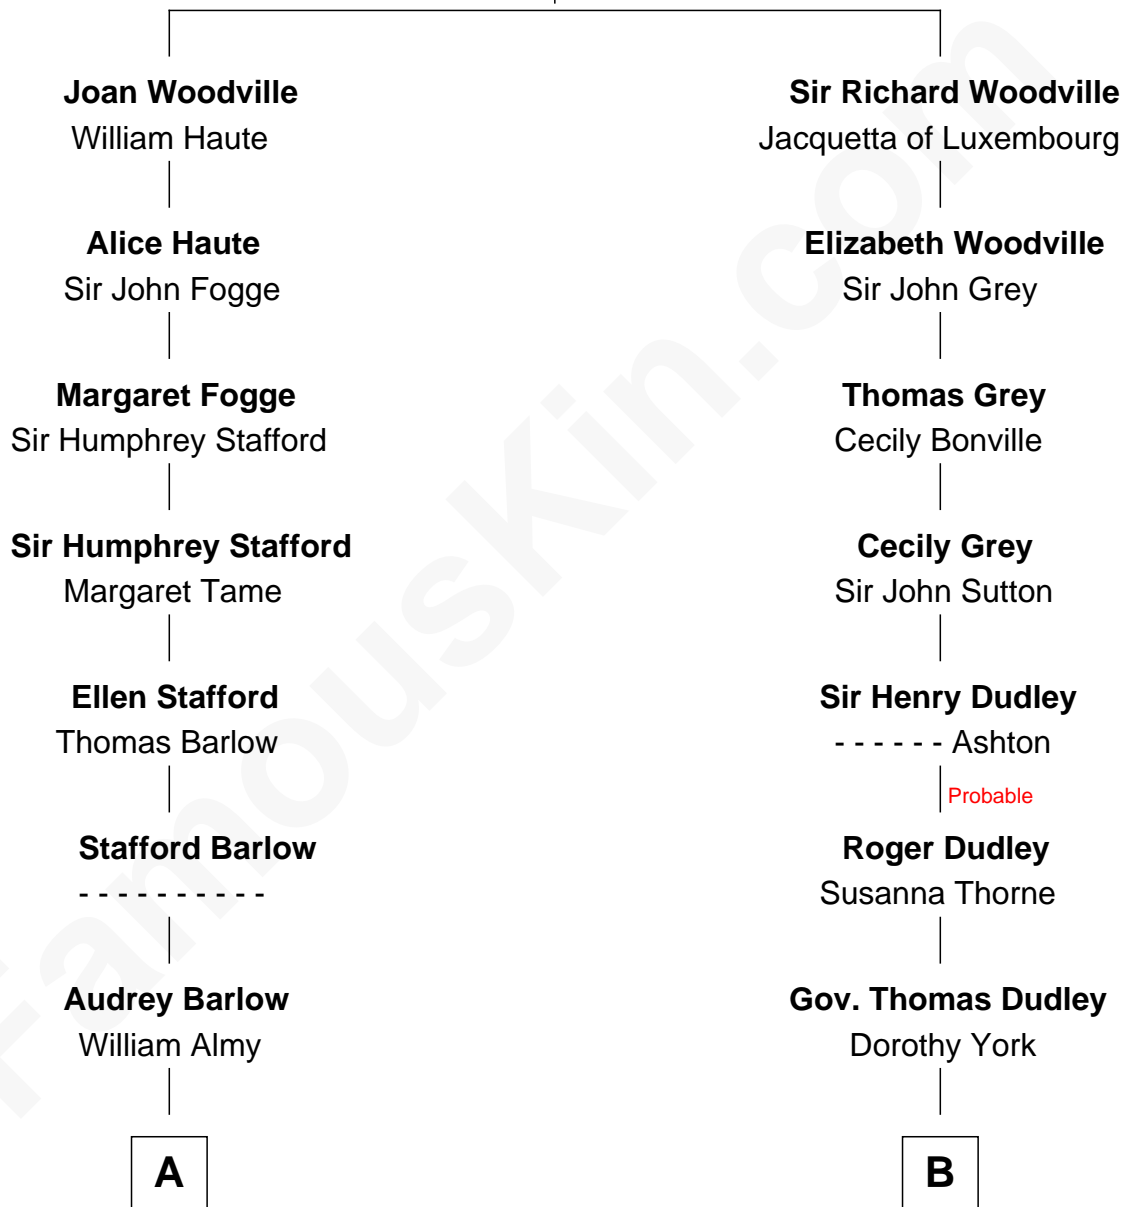

FamousKin.com Relationship Chart of

Jimmy Carter

39th U.S. President

16th cousin 2 times removed of

Christopher Reeve

Movie Actor

Richard Woodville

Joan Bedlisgate

C

Franklin D'Olier Reeve

Barbara Pitney Lamb

Christopher Reeve

Movie Actor

FamousKin.com