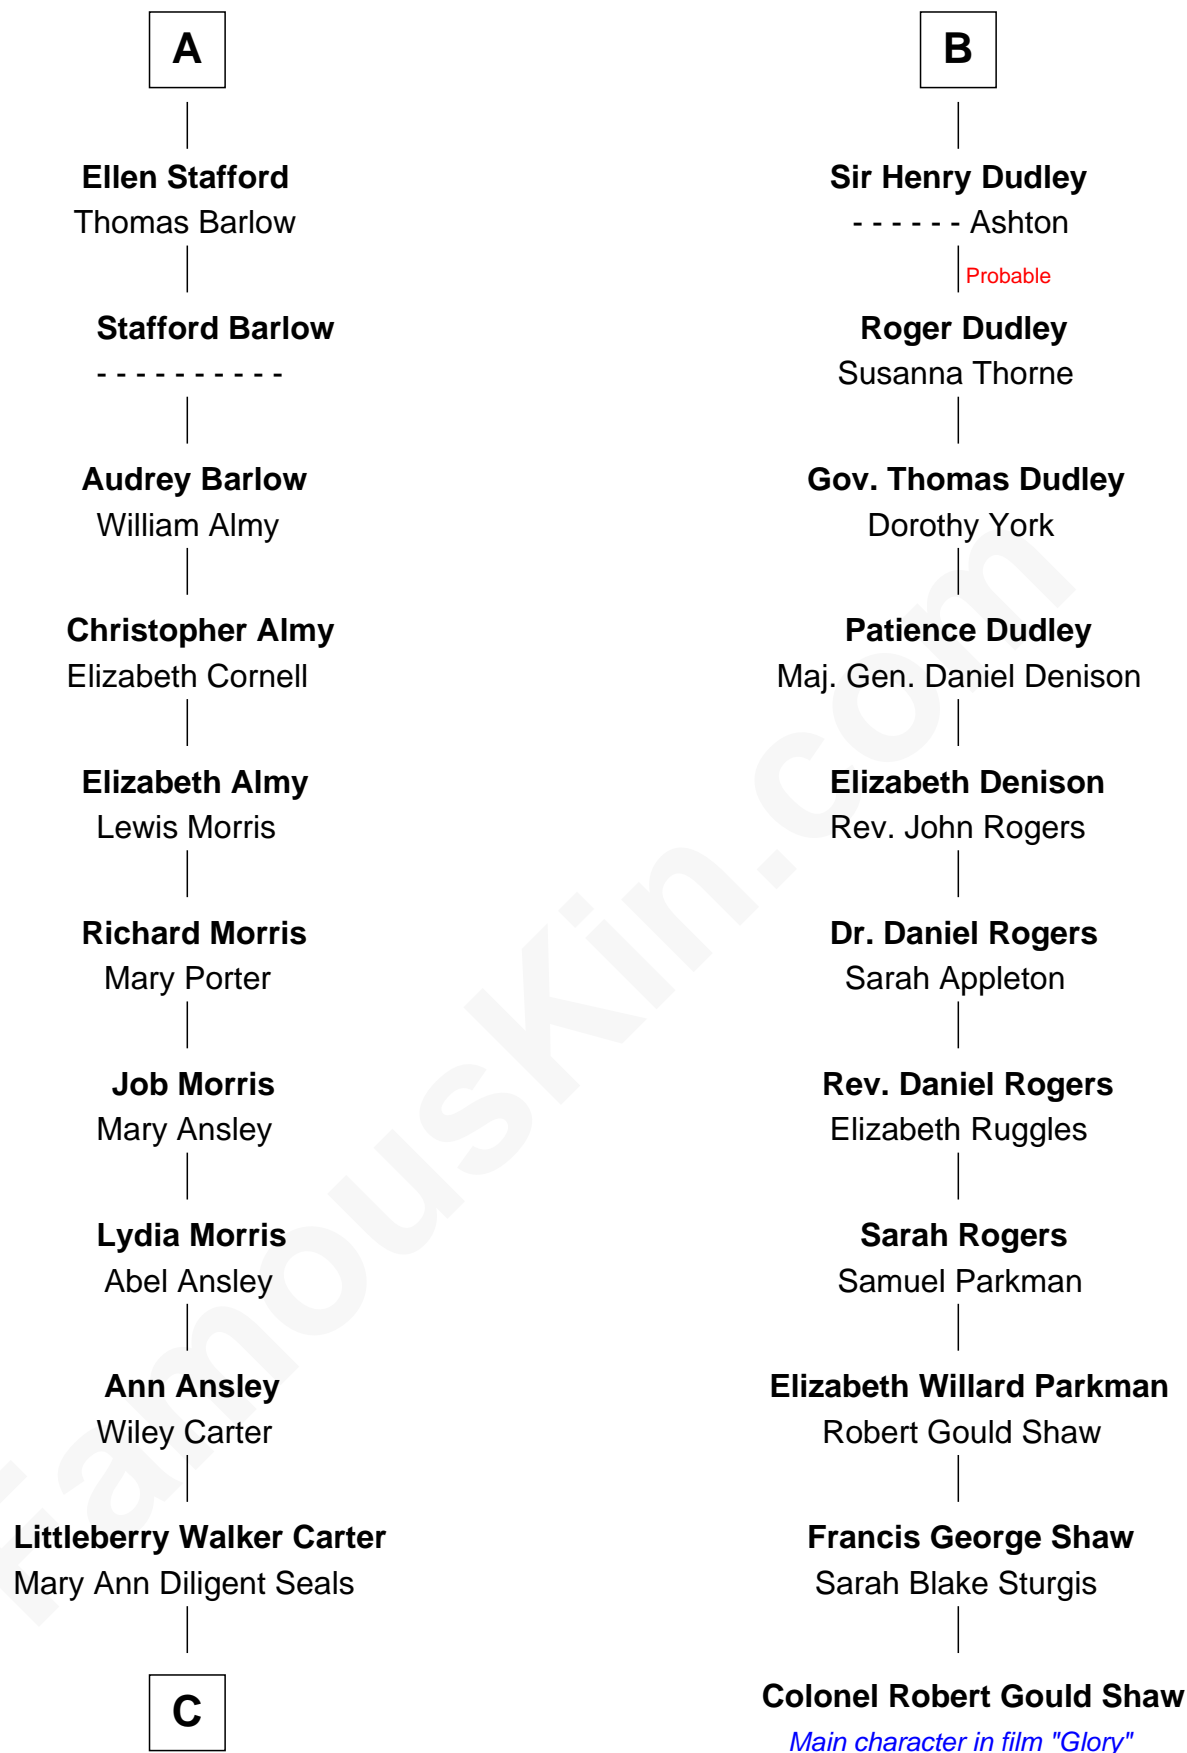

FamousKin.com Relationship Chart of

Jimmy Carter

39th U.S. President

17th cousin 2 times removed of

Colonel Robert Gould Shaw

U.S. Civil War leader of film "Glory" fame

C

William Archibald Carter

Nina Pratt

Earl Carter

Lillian Gordy

Jimmy Carter

39th U.S. President

FamousKin.com