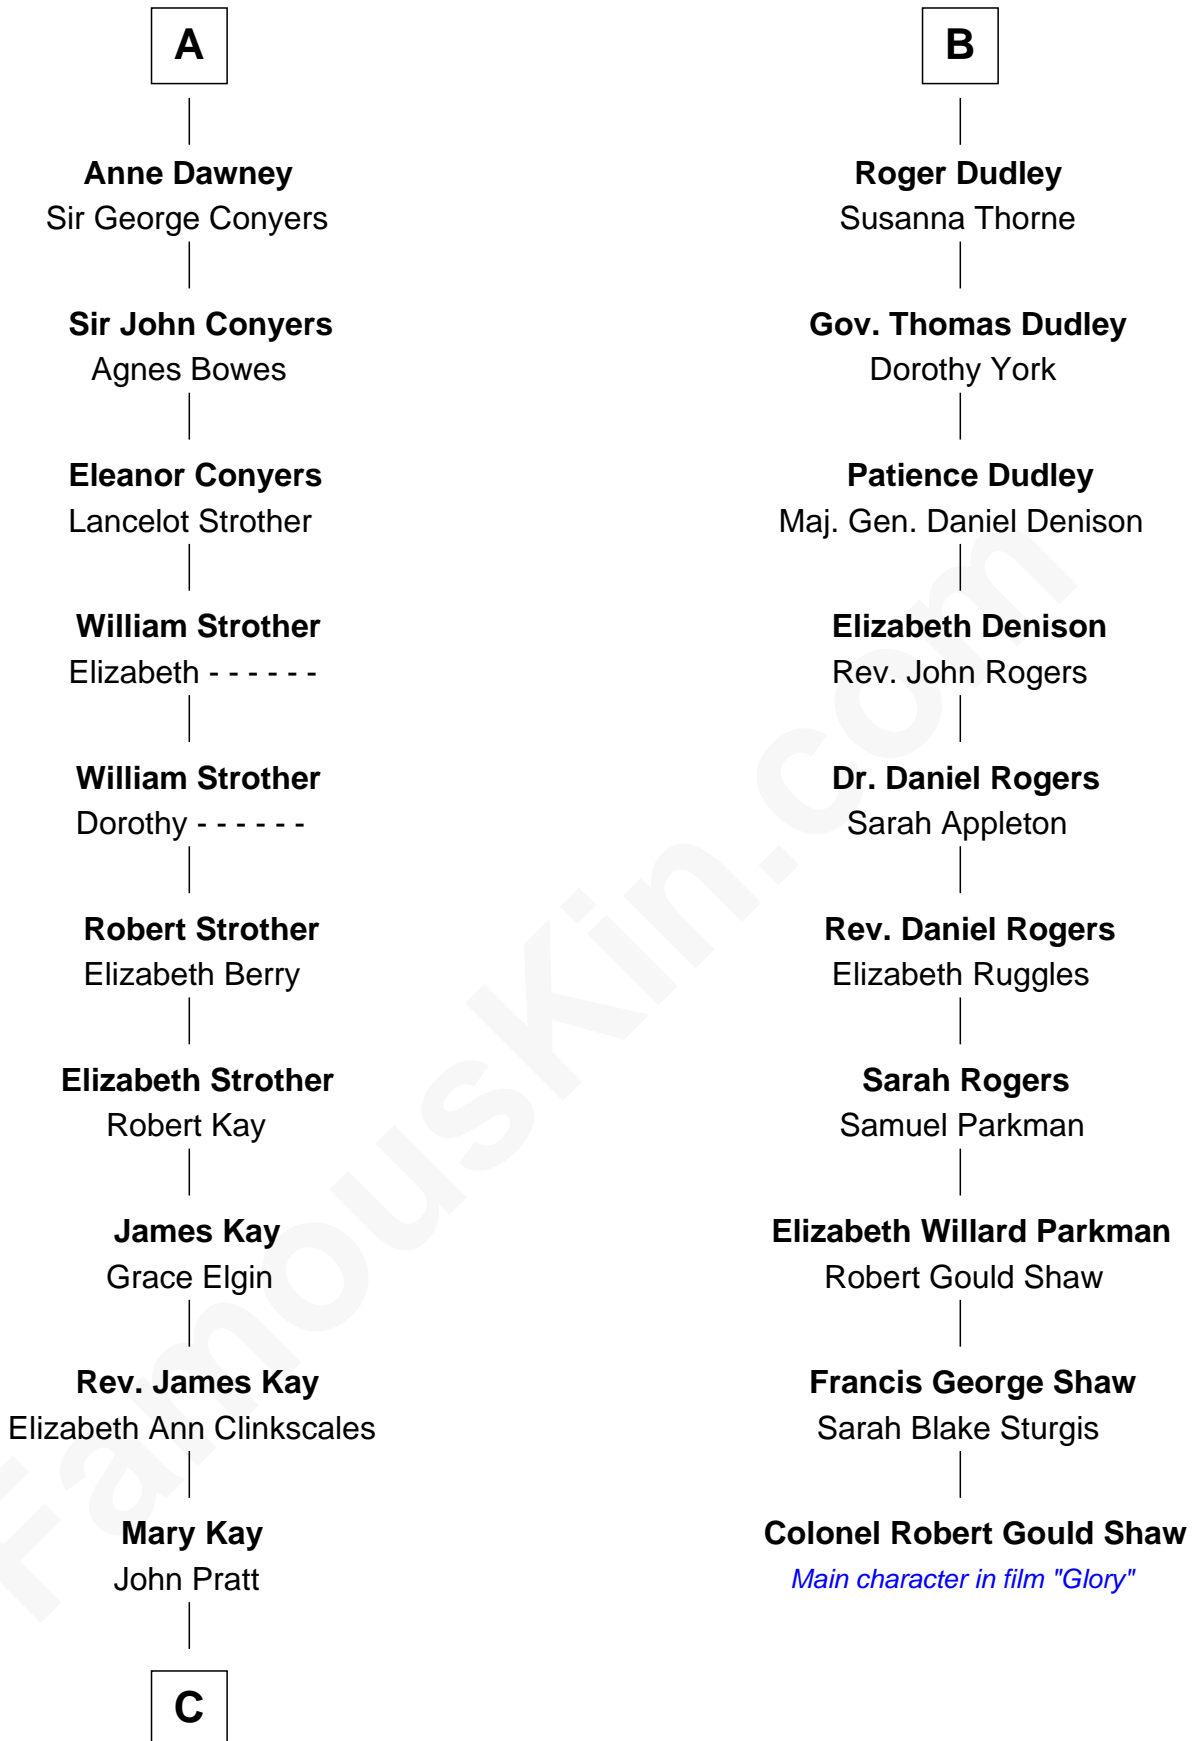

FamousKin.com Relationship Chart of

Jimmy Carter

39th U.S. President

16th cousin 4 times removed of

Colonel Robert Gould Shaw

U.S. Civil War leader of film "Glory" fame

C

—
James E. Pratt
Sophronia C. Cowan

—
Nina Pratt
William Archibald Carter

—
Earl Carter
Lillian Gordy

—
Jimmy Carter
39th U.S. President

FamousKin.com