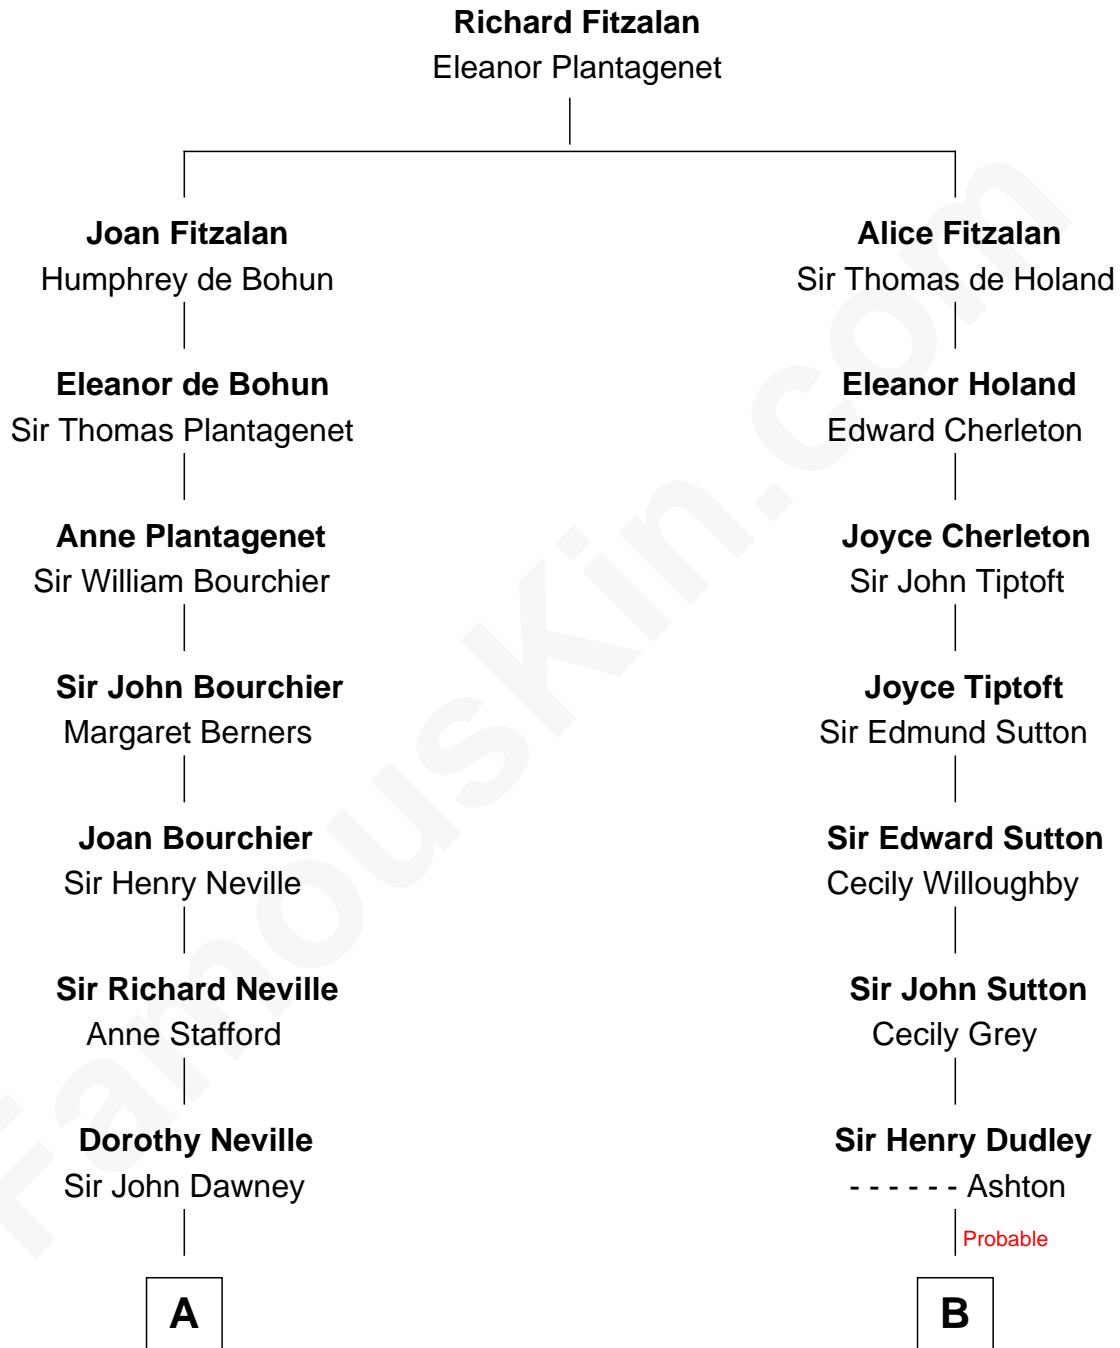

FamousKin.com Relationship Chart of

Jimmy Carter

39th U.S. President

16th cousin 4 times removed of

Colonel Robert Gould Shaw

U.S. Civil War leader of film "Glory" fame

C

—
James E. Pratt
Sophronia C. Cowan

—
Nina Pratt
William Archibald Carter

—
Earl Carter
Lillian Gordy

—
Jimmy Carter
39th U.S. President

FamousKin.com