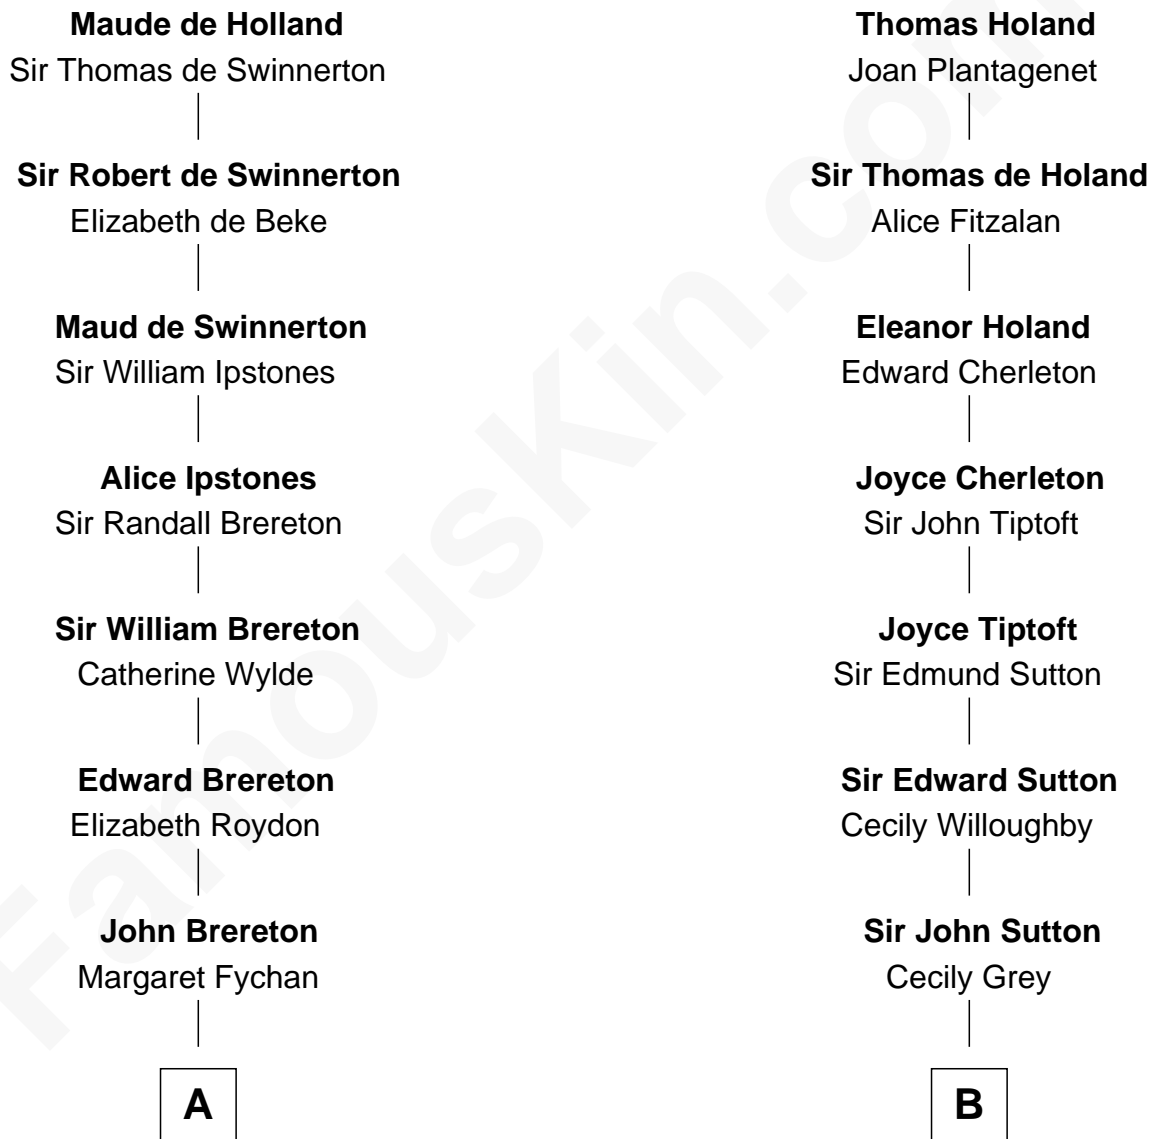

FamousKin.com Relationship Chart of

Jimmy Carter

39th U.S. President

17th cousin 4 times removed of

Colonel Robert Gould Shaw

U.S. Civil War leader of film "Glory" fame

Sir Robert de Holland

Maude la Zouche

C

—
Wiley Carter

Ann Ansley

—
Littleberry Walker Carter

Mary Ann Diligent Seals

—
William Archibald Carter

Nina Pratt

—
Earl Carter