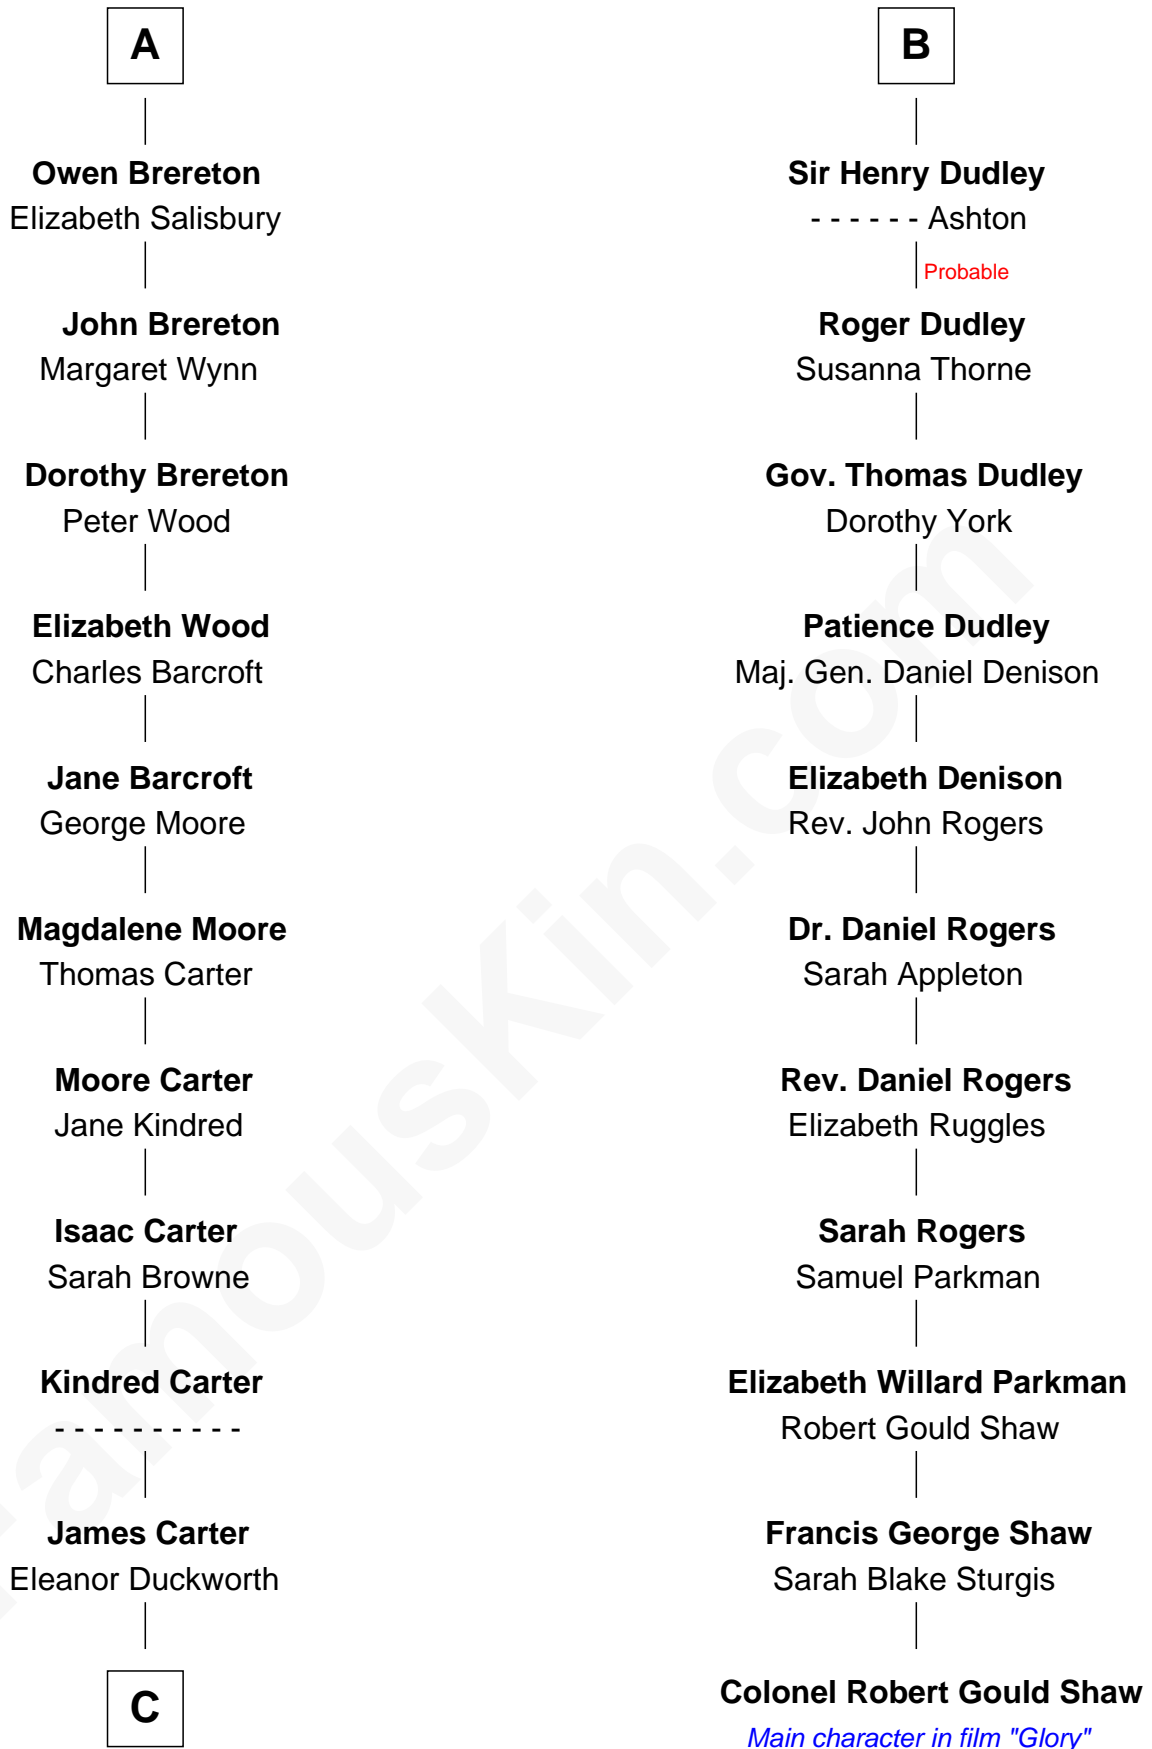

FamousKin.com Relationship Chart of

Jimmy Carter

39th U.S. President

17th cousin 4 times removed of

Colonel Robert Gould Shaw

U.S. Civil War leader of film "Glory" fame

Sir Robert de Holland

Maude la Zouche

C

—
Wiley Carter

Ann Ansley

—
Littleberry Walker Carter

Mary Ann Diligent Seals

—
William Archibald Carter

Nina Pratt

—
Earl Carter

Lillian Gordy

—
Jimmy Carter

39th U.S. President

FamousKin.com