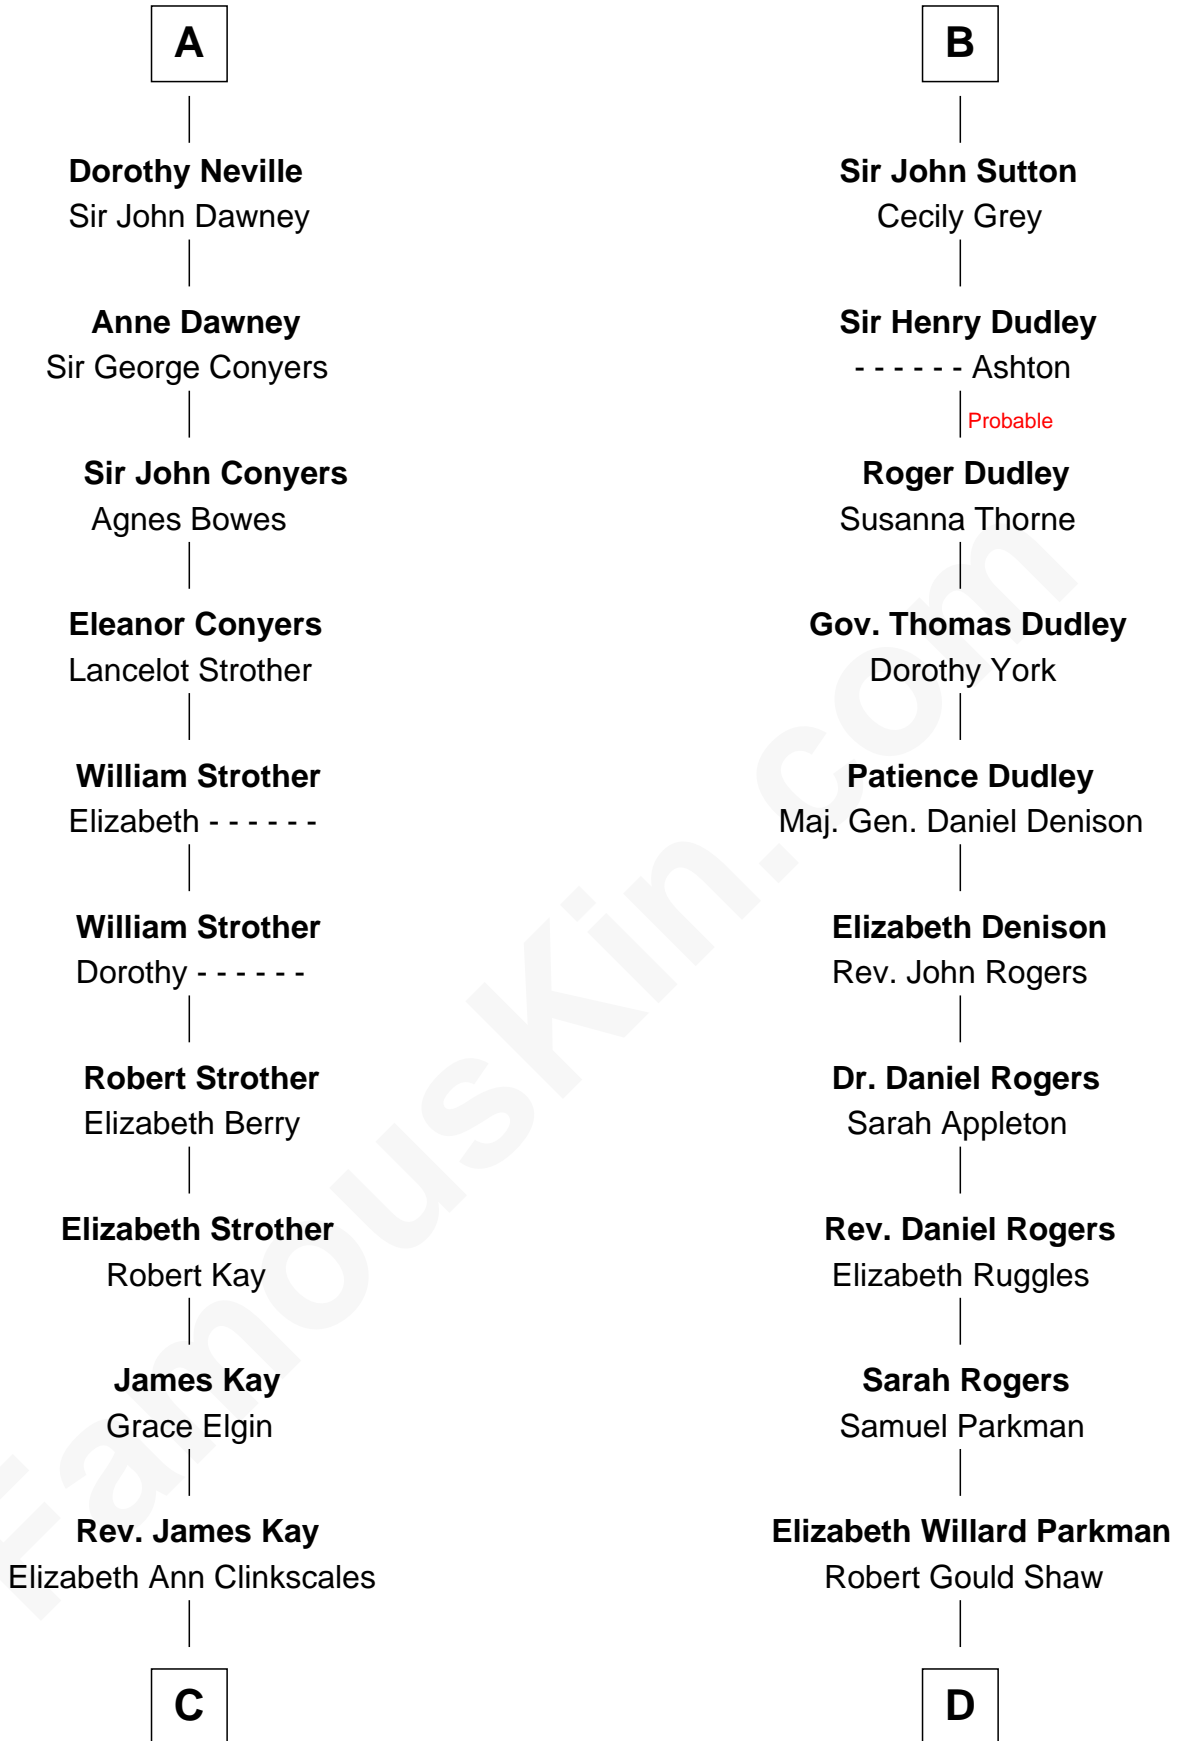

FamousKin.com Relationship Chart of

Jimmy Carter

39th U.S. President

18th cousin 3 times removed of

Colonel Robert Gould Shaw

U.S. Civil War leader of film "Glory" fame

Sir James de Audley

Ela Longespee

Sir Thomas Strangeways

Joan Strangeways

Sir William Willoughby

Cecily Willoughby

Sir Edward Sutton

B

C

Mary Kay
John Pratt

James E. Pratt
Sophronia C. Cowan

Nina Pratt
William Archibald Carter

Earl Carter
Lillian Gordy

Jimmy Carter
39th U.S. President

D

Francis George Shaw
Sarah Blake Sturgis

Colonel Robert Gould Shaw
Main character in film "Glory"