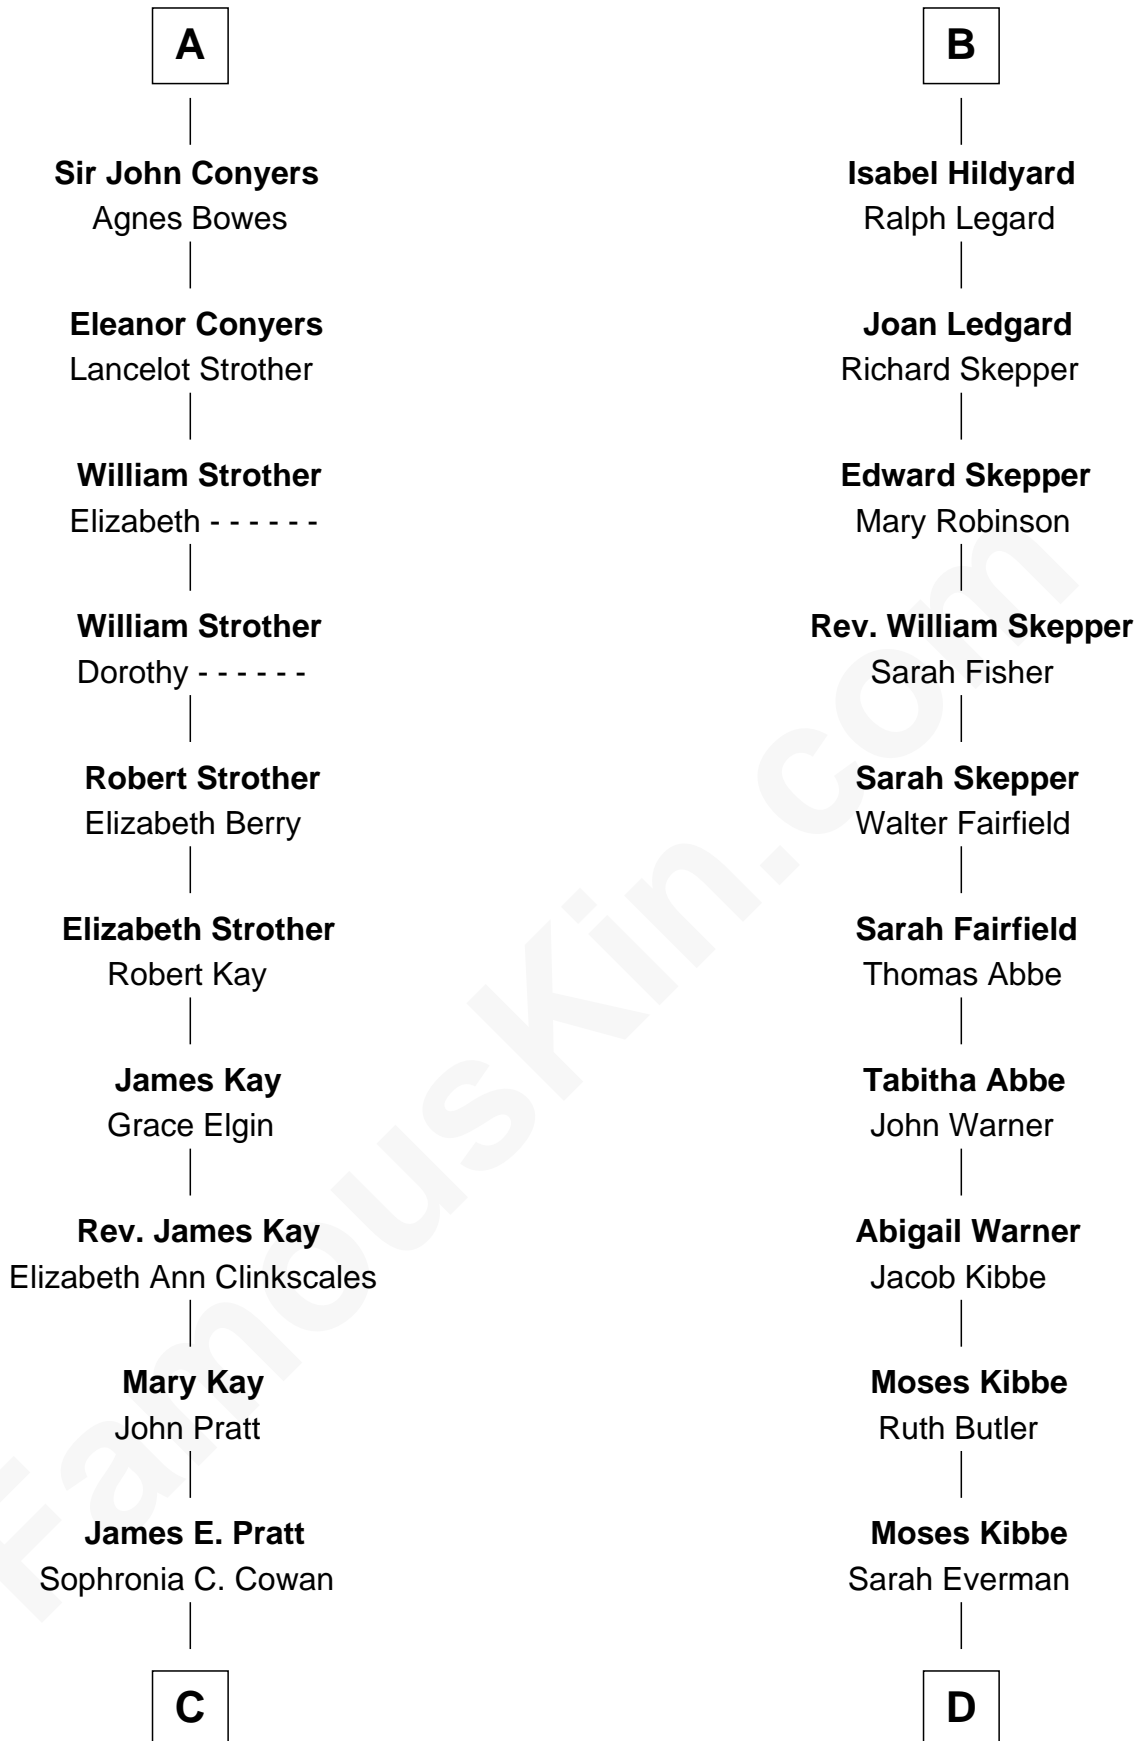

FamousKin.com Relationship Chart of

Jimmy Carter

39th U.S. President

19th cousin 1 time removed of

Roy Rogers

Cowboy movie actor and singer

Edward III, King of England

Philippa of Hainault

C

Nina Pratt

William Archibald Carter

Earl Carter

Lillian Gordy

Jimmy Carter

39th U.S. President

D