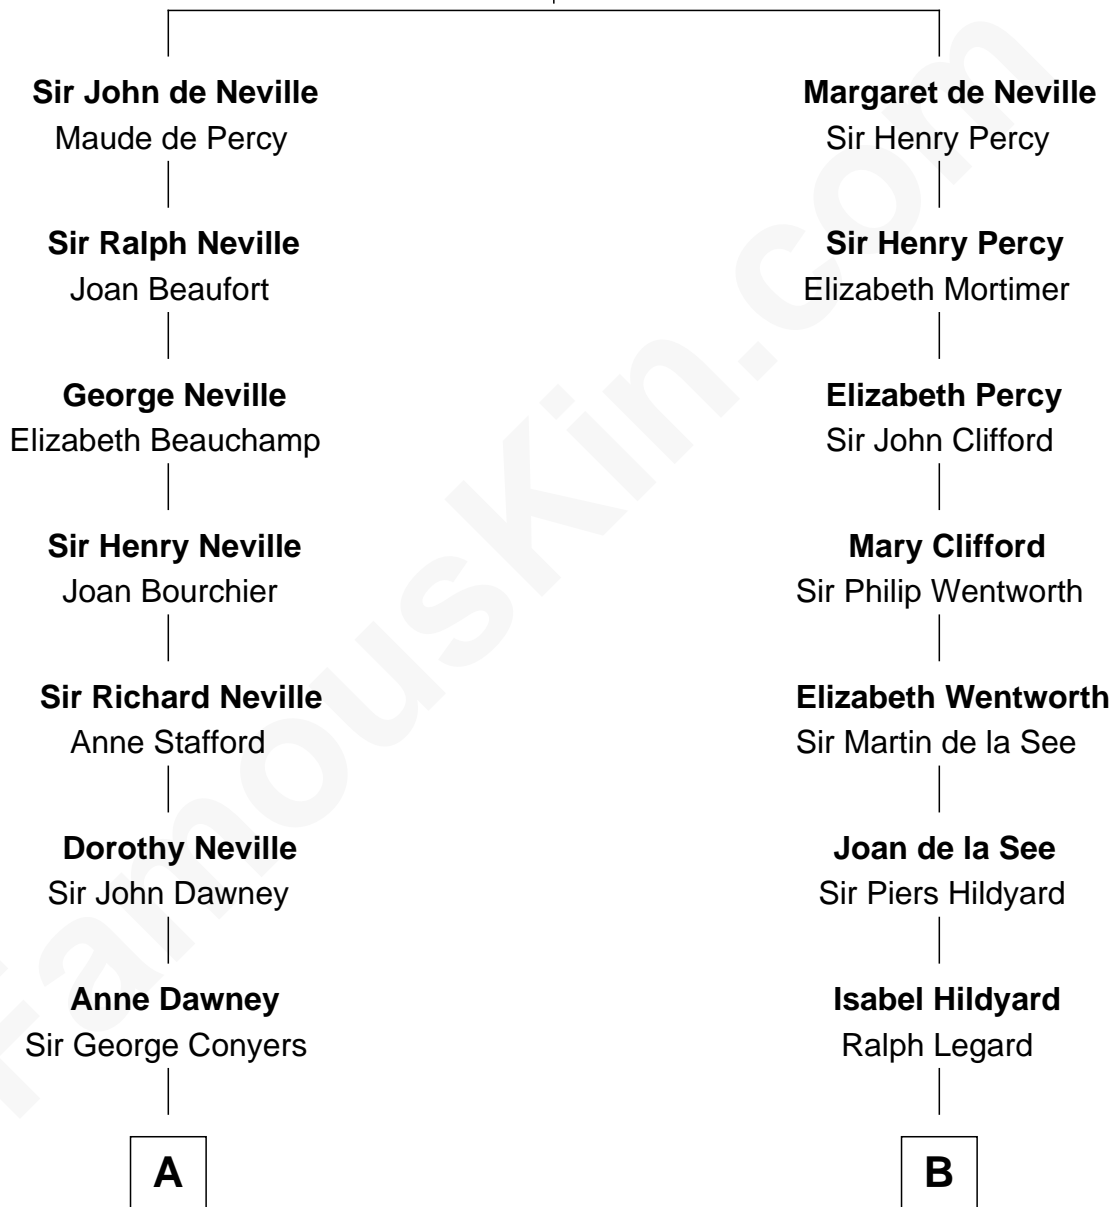

FamousKin.com Relationship Chart of

Jimmy Carter
39th U.S. President

19th cousin of

Roy Rogers
Cowboy movie actor and singer

Sir Ralph de Neville
Alice de Audley

C

Nina Pratt

William Archibald Carter

Earl Carter

Lillian Gordy

Jimmy Carter

39th U.S. President

D

Archer Womack

Patricia Adeline Hatchett

Mattie M. Womack