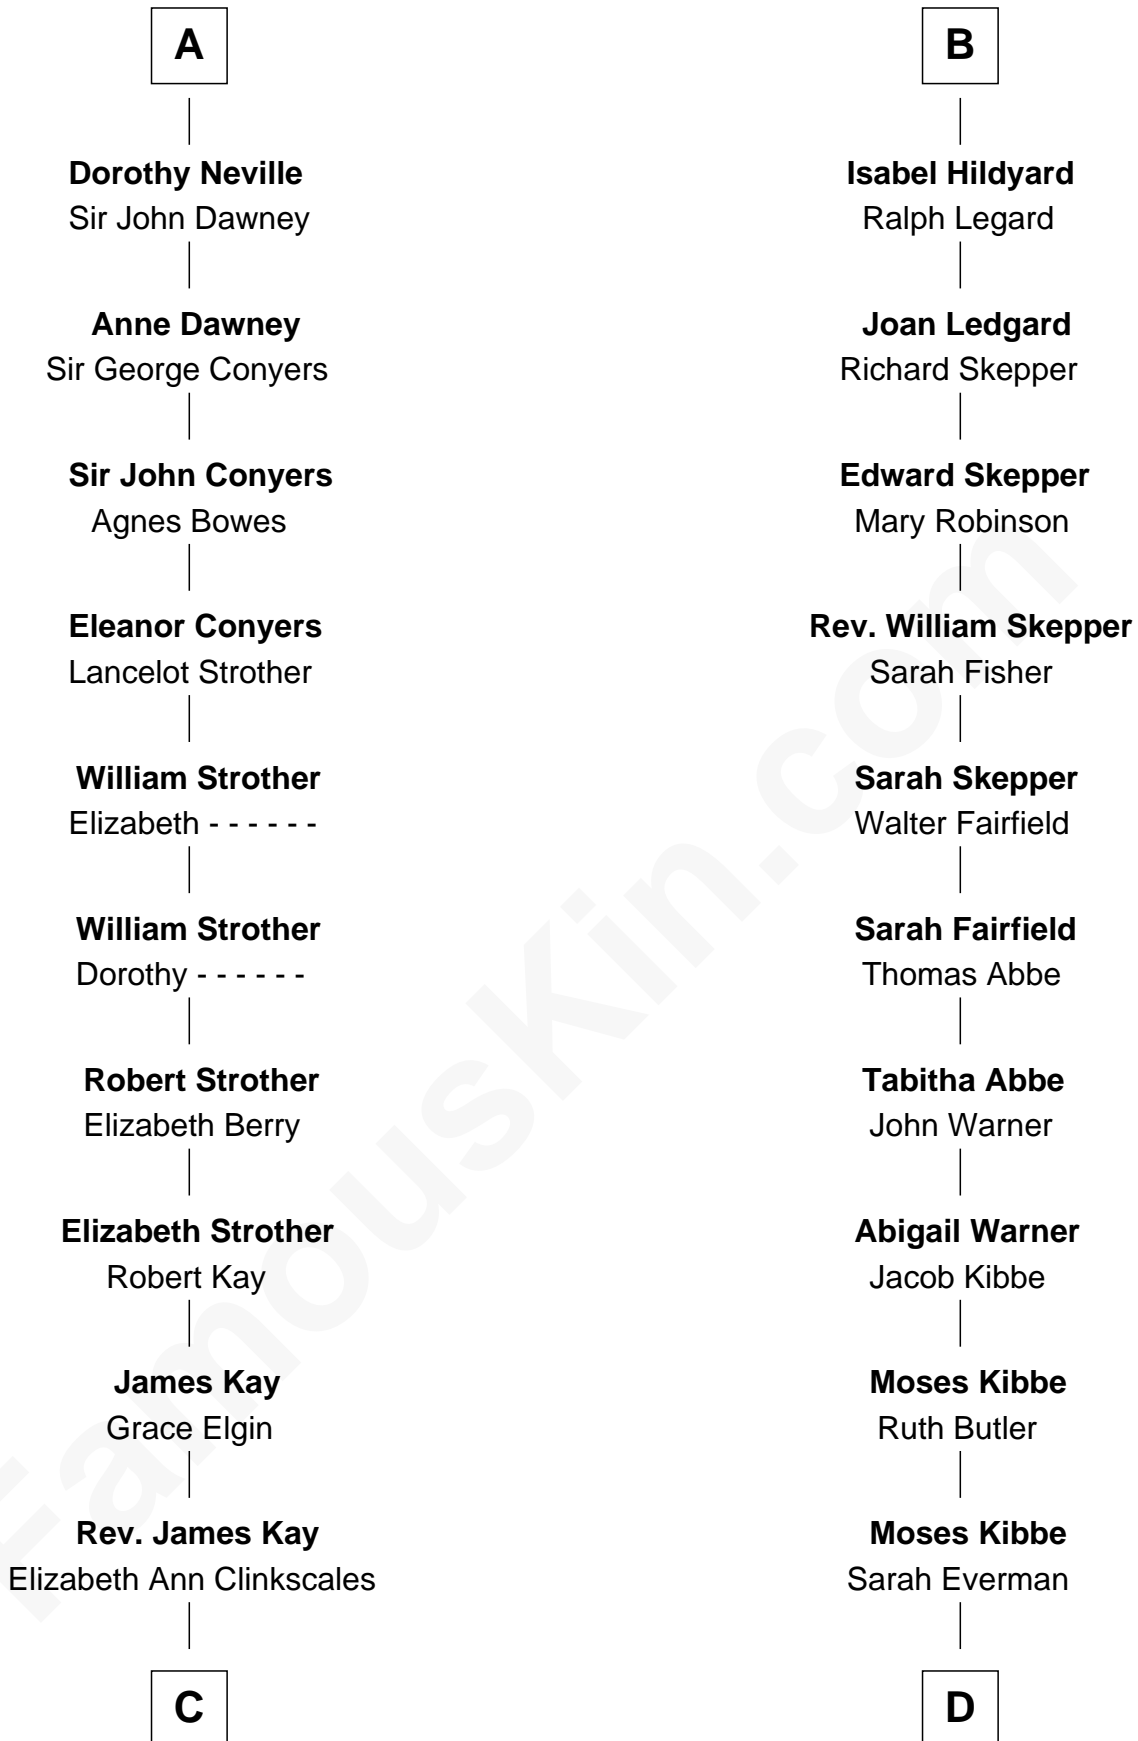

FamousKin.com Relationship Chart of

Jimmy Carter

39th U.S. President

20th cousin 1 time removed of

Roy Rogers

Cowboy movie actor and singer

Henry Plantagenet

Maud de Chaworth

C

Mary Kay
John Pratt

James E. Pratt
Sophronia C. Cowan

Nina Pratt
William Archibald Carter

Earl Carter
Lillian Gordy

Jimmy Carter
39th U.S. President

D

Jacintha Kibbe
William Womack