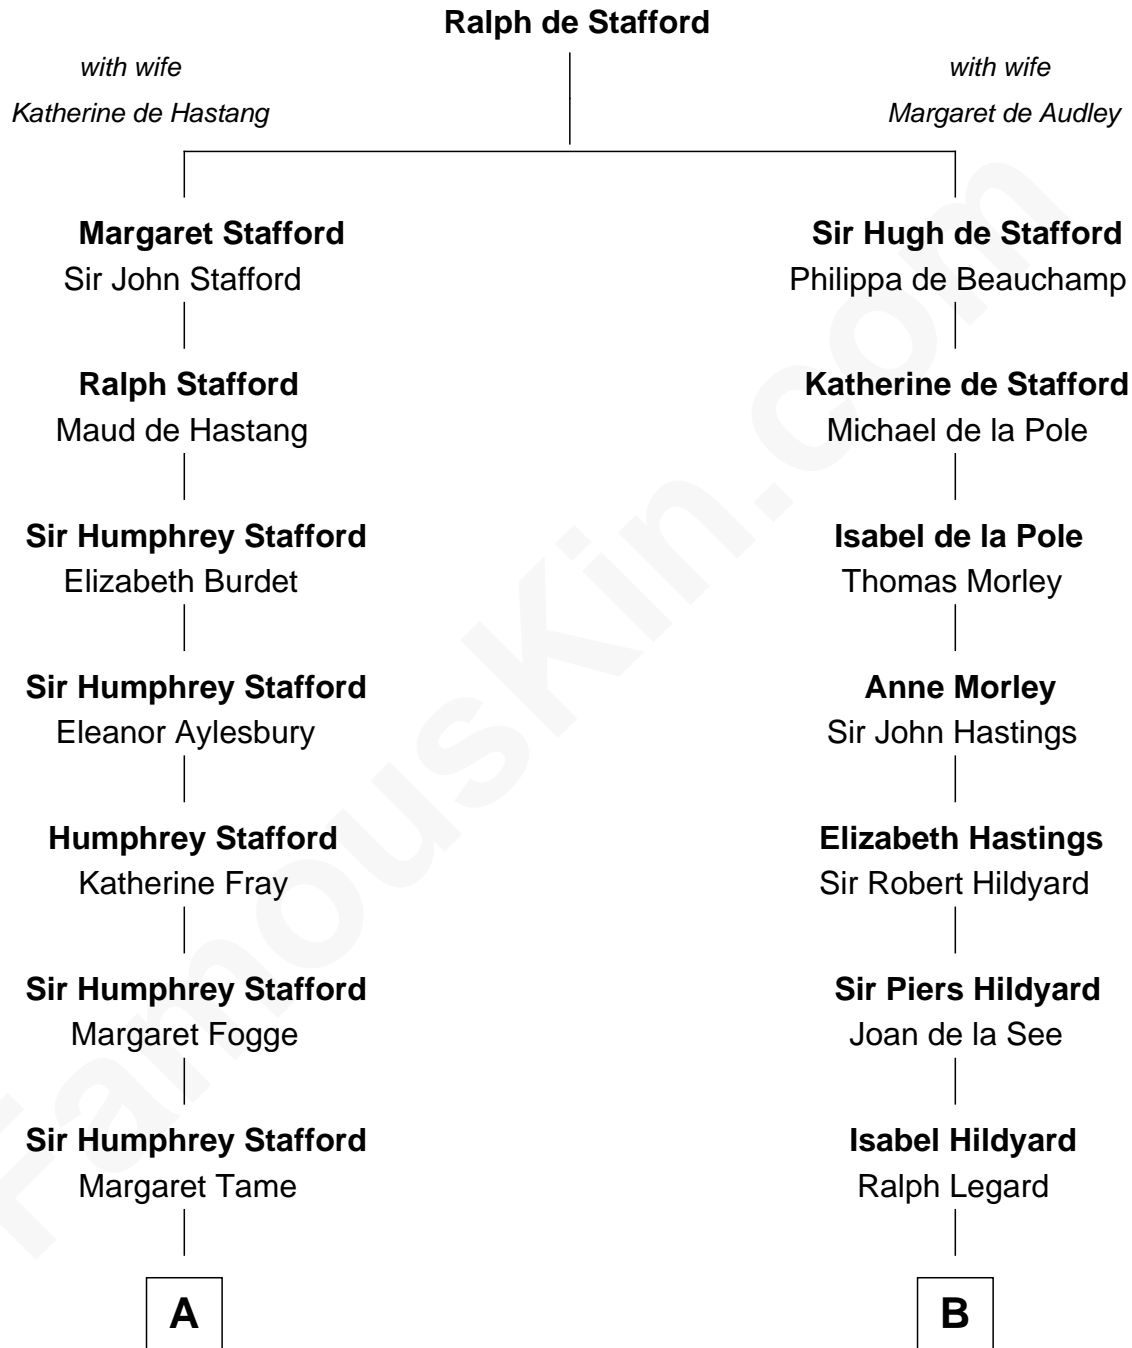

FamousKin.com Relationship Chart of

Jimmy Carter
39th U.S. President

19th cousin of

Roy Rogers
Cowboy movie actor and singer

C

William Archibald Carter

Nina Pratt

Earl Carter

Lillian Gordy

Jimmy Carter

39th U.S. President

D

Archer Womack

Patricia Adeline Hatchett

Mattie M. Womack

Andrew E. Slye