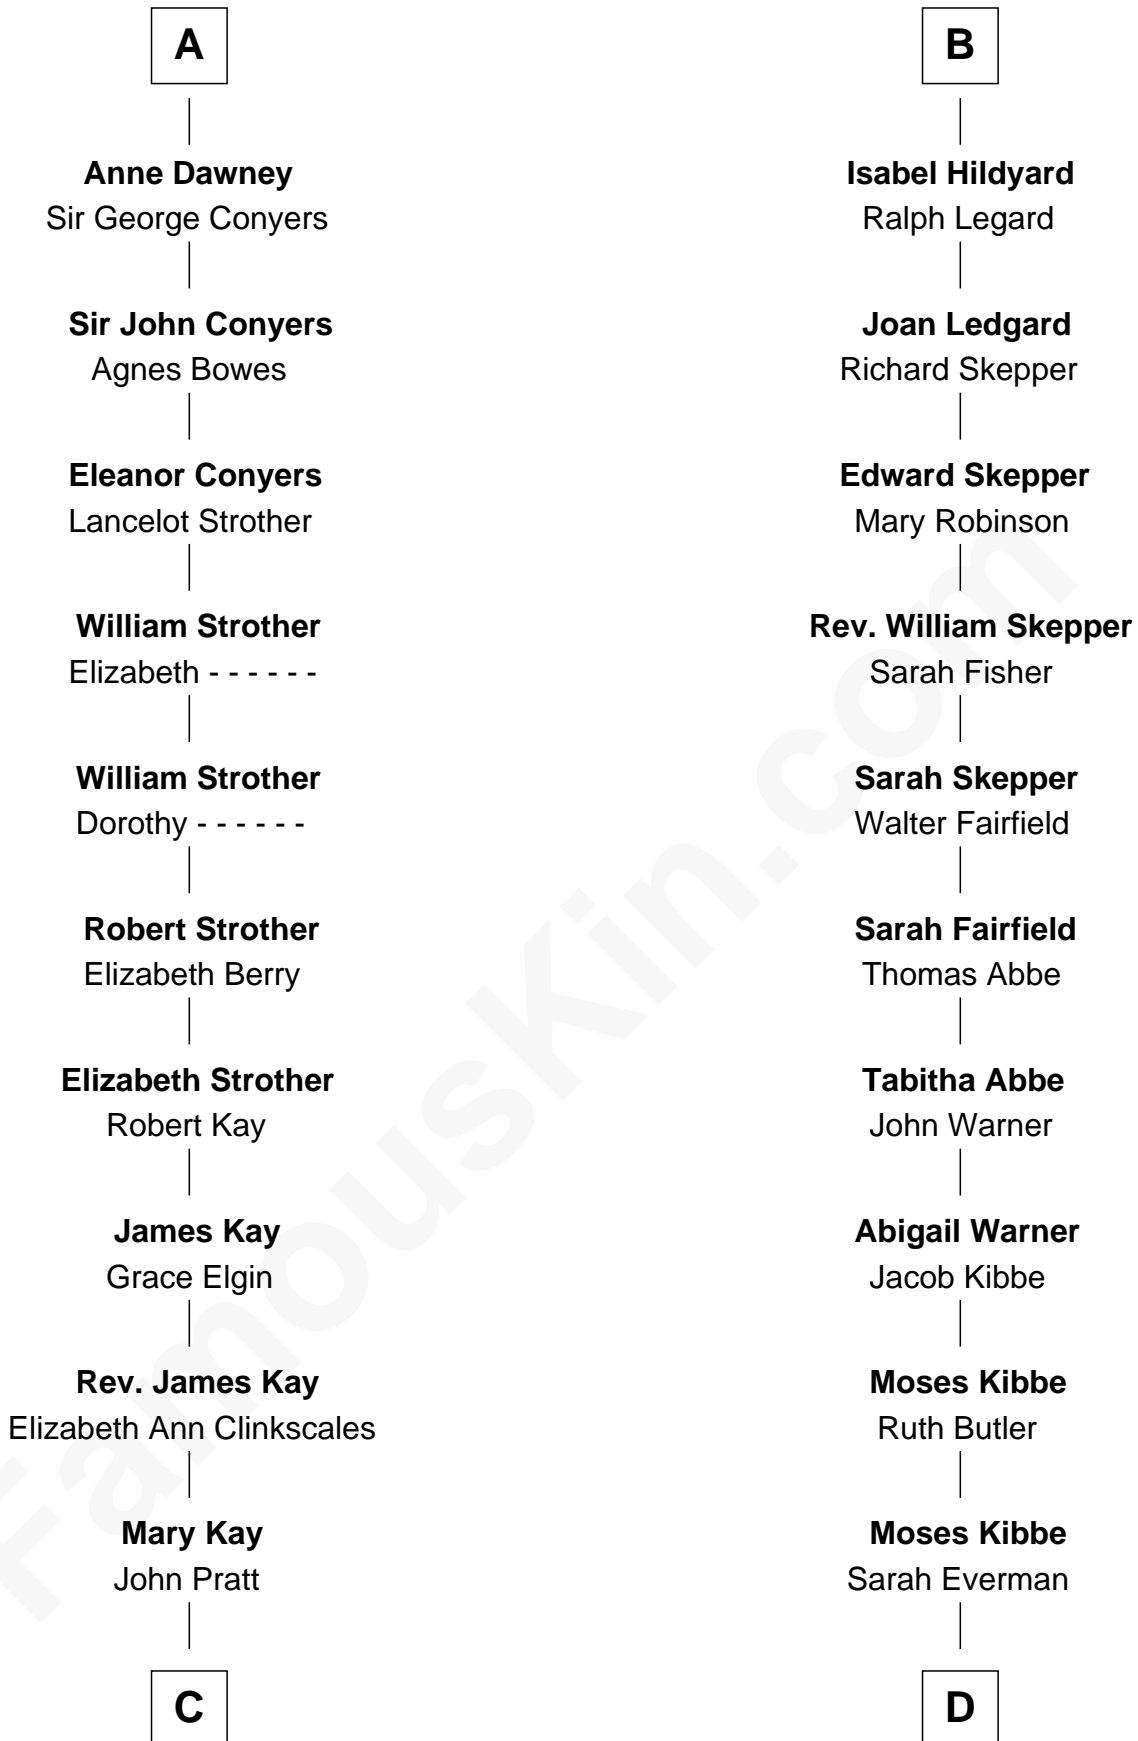

FamousKin.com Relationship Chart of

Jimmy Carter
39th U.S. President

20th cousin of

Roy Rogers
Cowboy movie actor and singer

C

James E. Pratt
Sophronia C. Cowan

Nina Pratt
William Archibald Carter

Earl Carter
Lillian Gordy

Jimmy Carter
39th U.S. President

D

Jacintha Kibbe
William Womack

Archer Womack
Patricia Adeline Hatchett

Mattie M. Womack
Andrew E. Slye

Roy Rogers
Cowboy movie actor and singer