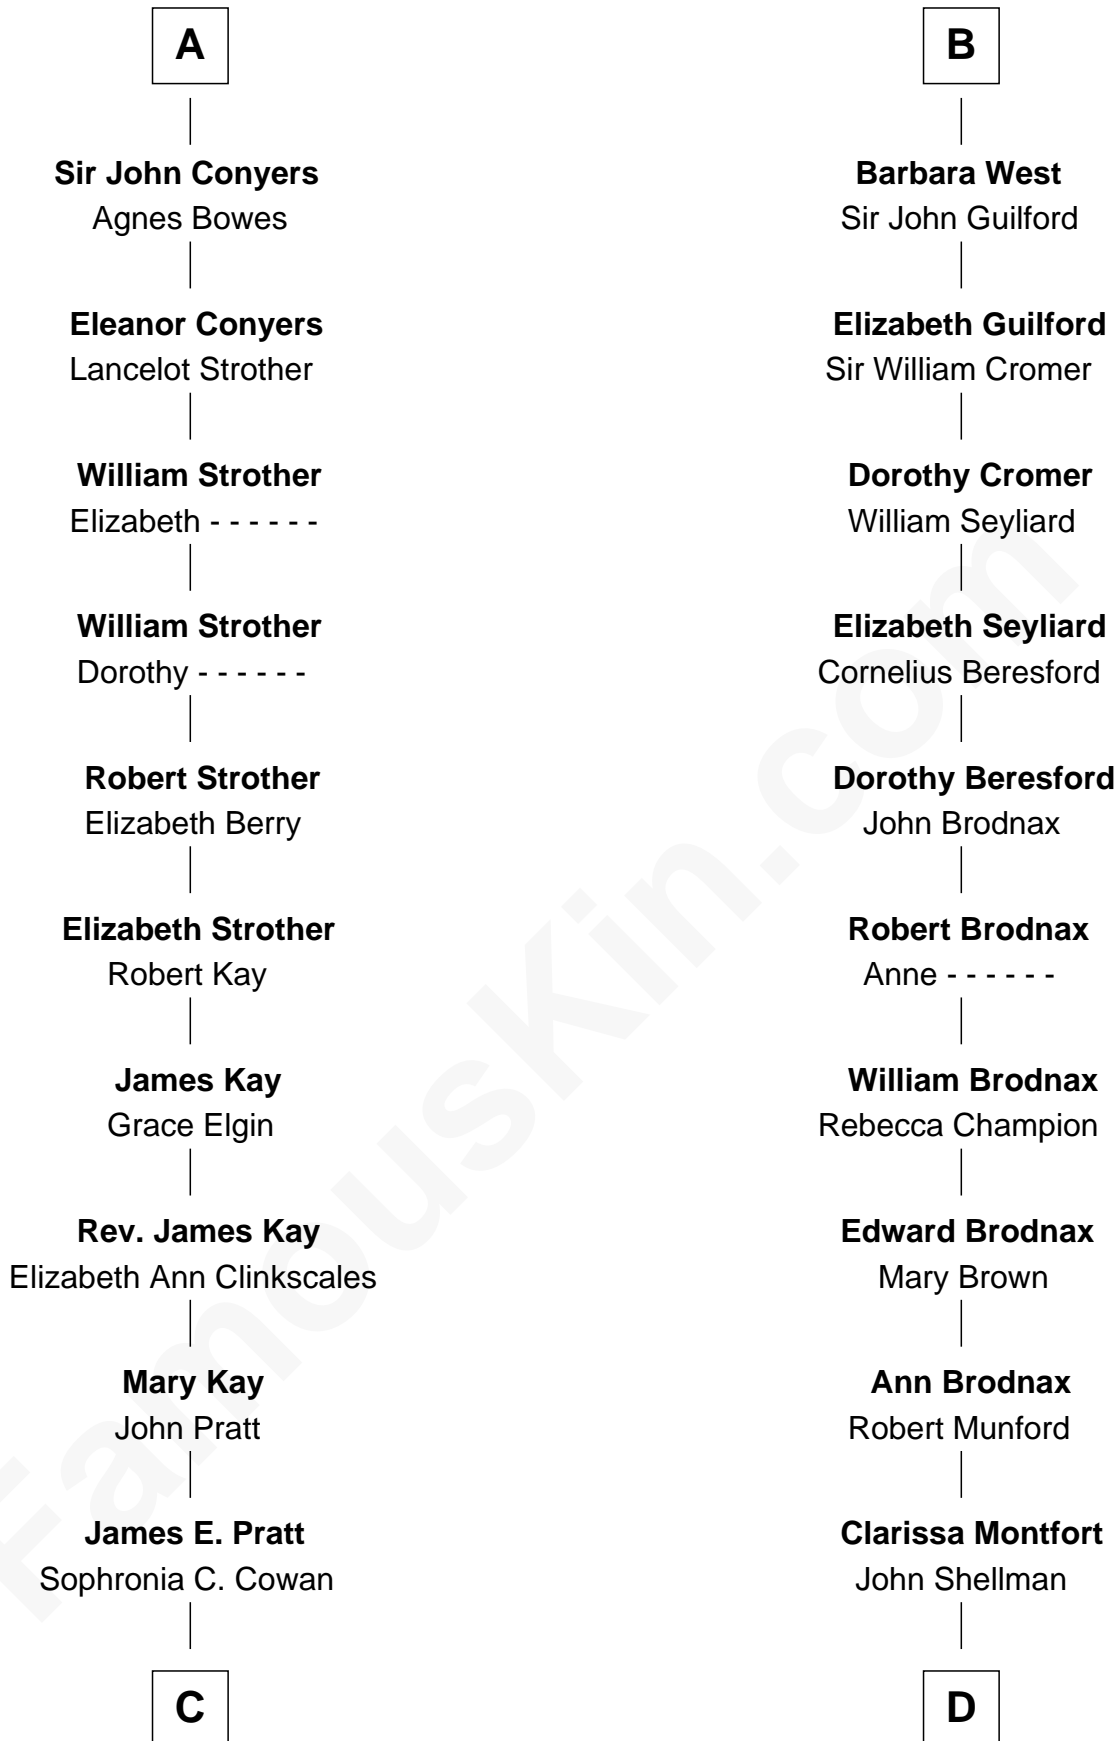

# FamousKin.com Relationship Chart of

**Jimmy Carter**

39th U.S. President

19th cousin 2 times removed of

**George H. W. Bush**

41st U.S. President

**C**

**Nina Pratt**

William Archibald Carter

**Earl Carter**

Lillian Gordy

**Jimmy Carter**

*39th U.S. President*

**D**

**Susan Montfort Shellman**

Samuel Howard Fay

**Harriet Eleanor Fay**

Rev. James Smith Bush

**Samuel Prescott Bush**

Flora Sheldon

**Prescott Sheldon Bush**

Dorothy Wear Walker

**George H. W. Bush**

*41st U.S. President*