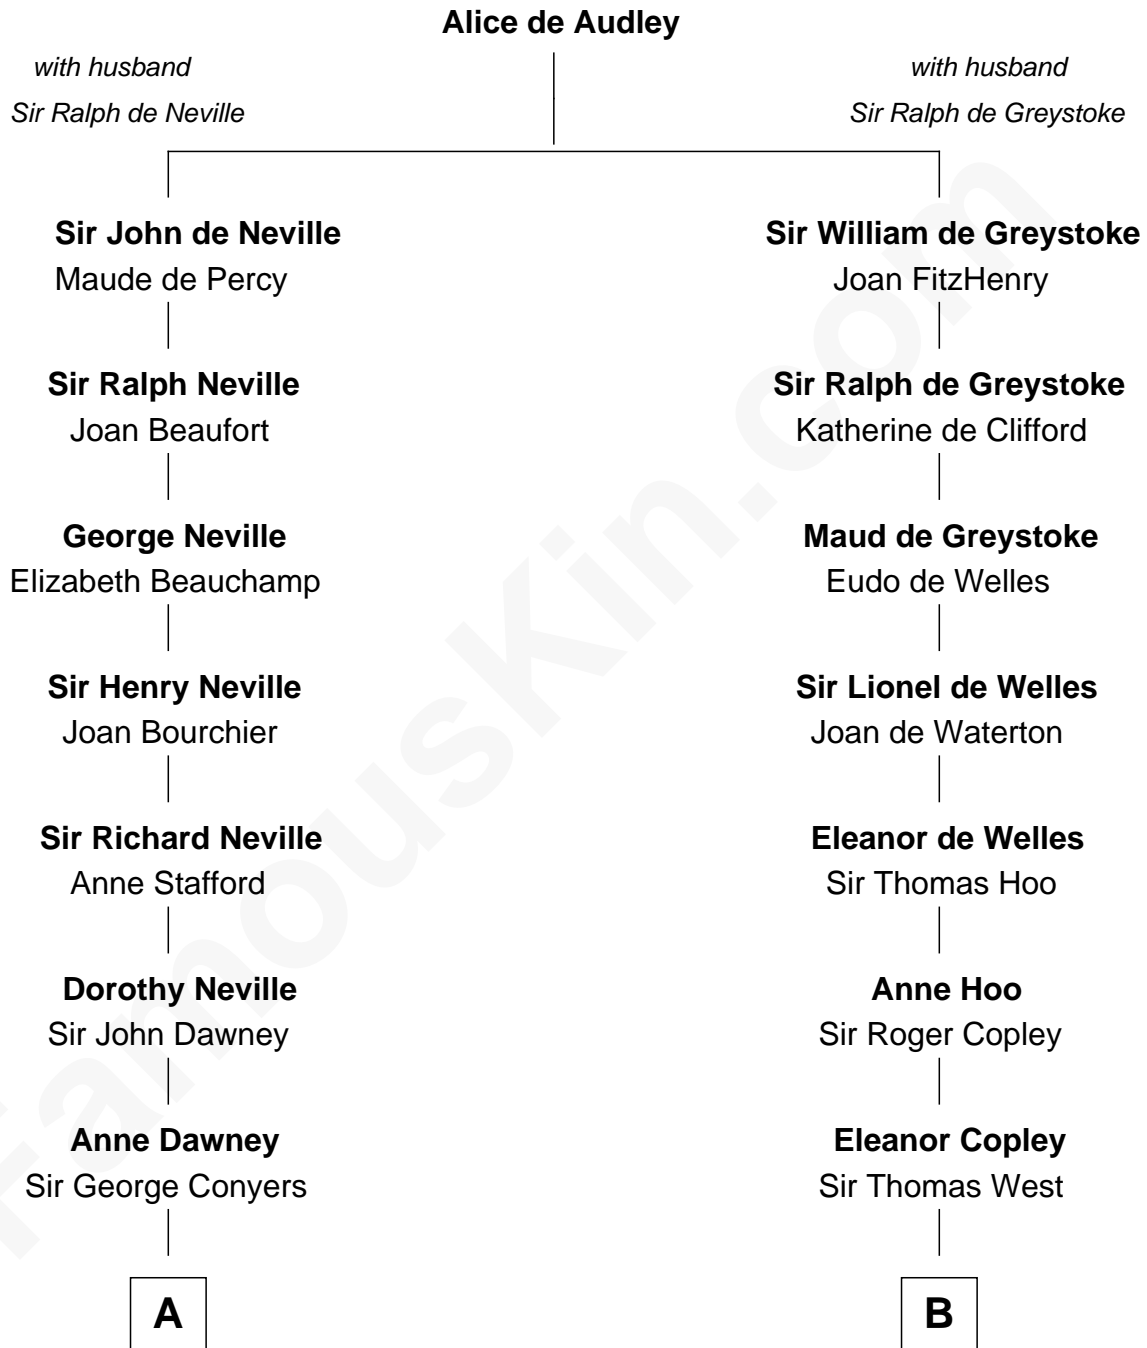

# FamousKin.com Relationship Chart of

**Jimmy Carter**

39th U.S. President

19th cousin 2 times removed of

**George H. W. Bush**

41st U.S. President

**C**

**Nina Pratt**

William Archibald Carter

**Earl Carter**

Lillian Gordy

**Jimmy Carter**

*39th U.S. President*

**D**

**Susan Montfort Shellman**

Samuel Howard Fay

**Harriet Eleanor Fay**

Rev. James Smith Bush

**Samuel Prescott Bush**

Flora Sheldon

**Prescott Sheldon Bush**

Dorothy Wear Walker

**George H. W. Bush**

*41st U.S. President*