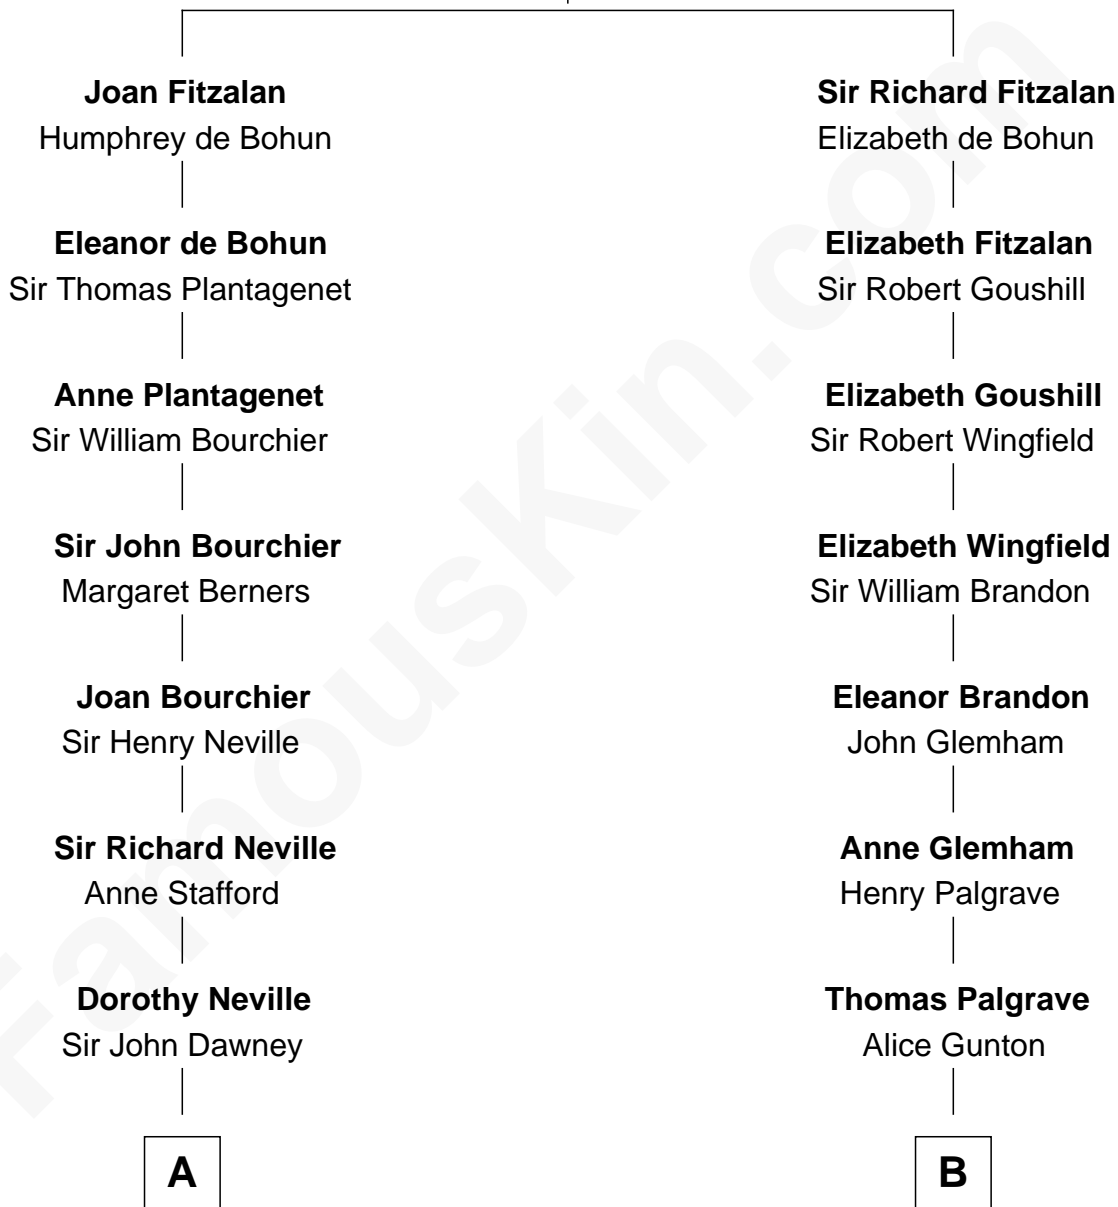

# FamousKin.com Relationship Chart of

**Jimmy Carter**  
39th U.S. President

20th cousin of

**George H. W. Bush**  
41st U.S. President

**Richard Fitzalan**  
Eleanor Plantagenet

**C**

**James E. Pratt**  
Sophronia C. Cowan

**Nina Pratt**  
William Archibald Carter

**Earl Carter**  
Lillian Gordy

**Jimmy Carter**  
*39th U.S. President*

**D**

**Harriet Eleanor Fay**  
Rev. James Smith Bush

**Samuel Prescott Bush**  
Flora Sheldon

**Prescott Sheldon Bush**  
Dorothy Wear Walker

**George H. W. Bush**  
*41st U.S. President*

FamousKin.com