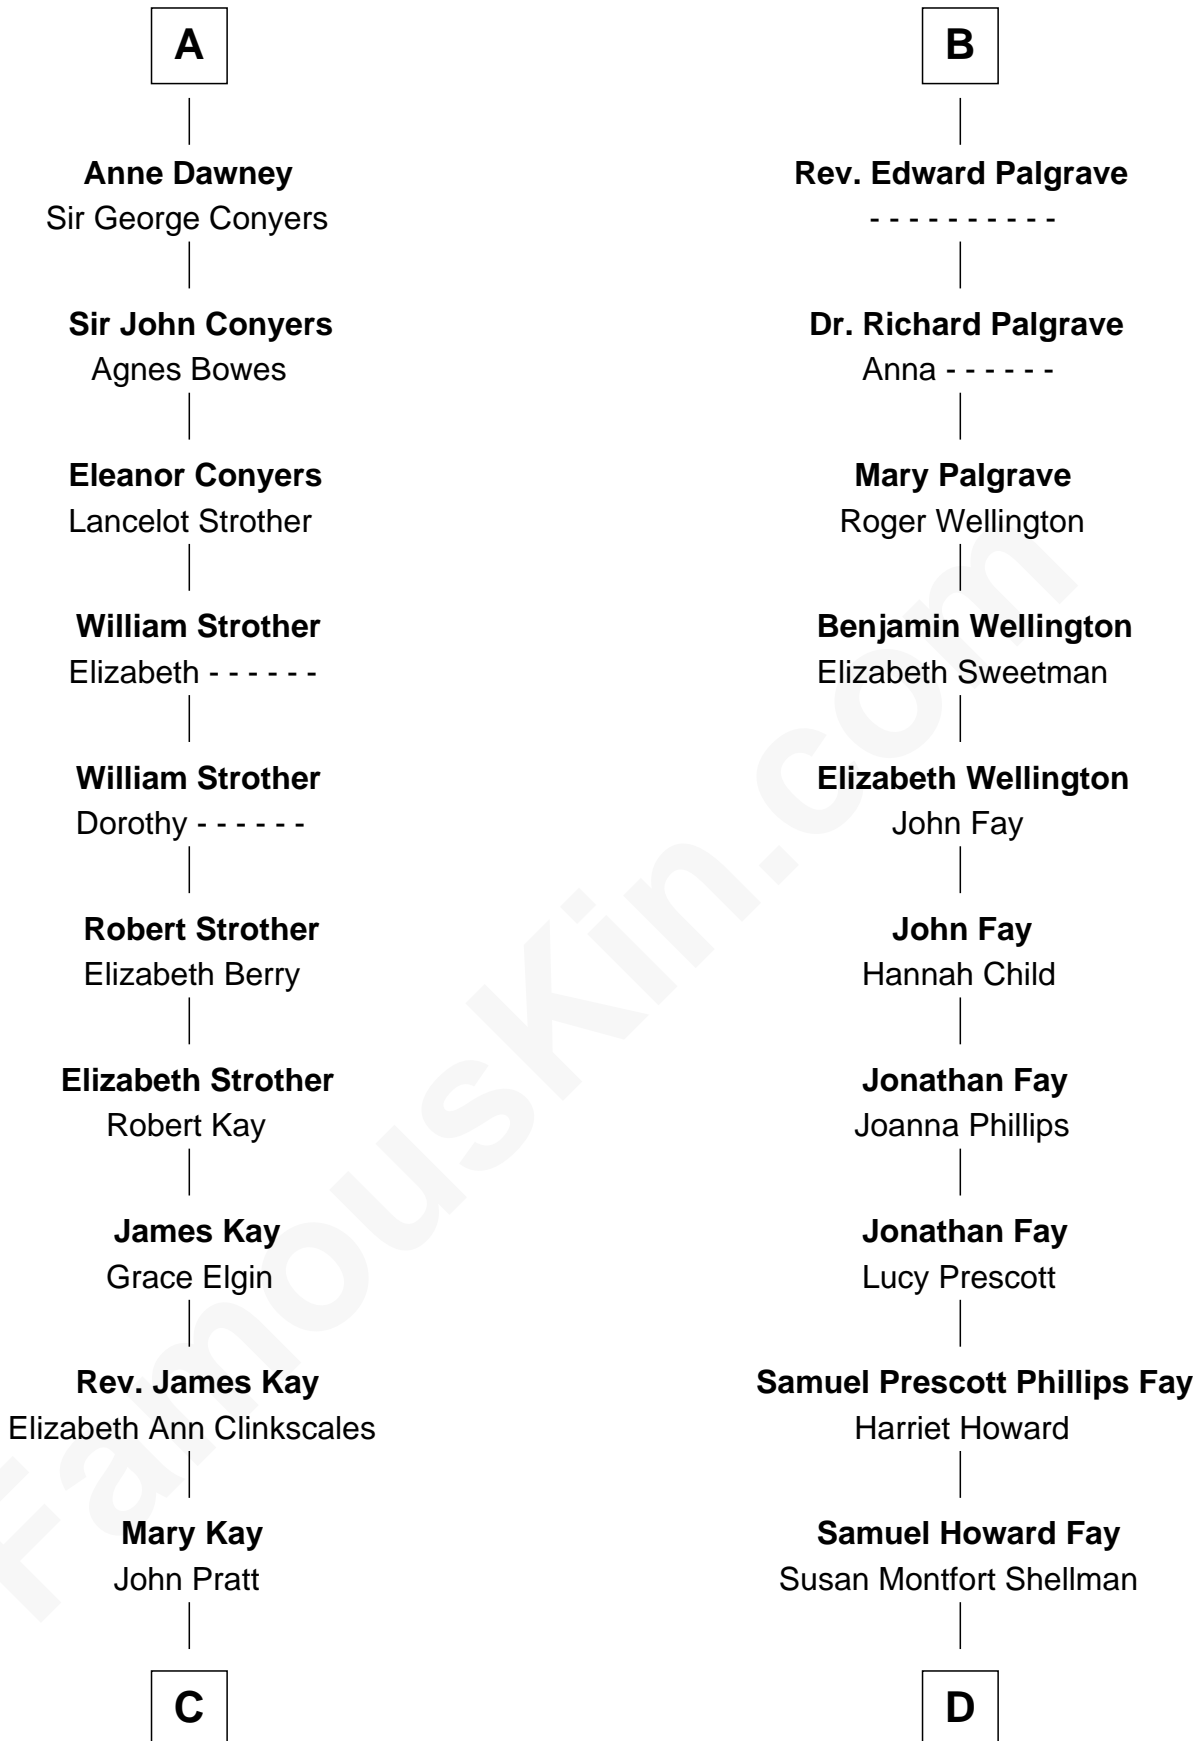

# FamousKin.com Relationship Chart of

**Jimmy Carter**  
39th U.S. President

20th cousin of

**George H. W. Bush**  
41st U.S. President

**Richard Fitzalan**  
Eleanor Plantagenet

**C**

**James E. Pratt**  
Sophronia C. Cowan

**Nina Pratt**  
William Archibald Carter

**Earl Carter**  
Lillian Gordy

**Jimmy Carter**  
*39th U.S. President*

**D**

**Harriet Eleanor Fay**  
Rev. James Smith Bush

**Samuel Prescott Bush**  
Flora Sheldon

**Prescott Sheldon Bush**  
Dorothy Wear Walker

**George H. W. Bush**  
*41st U.S. President*

FamousKin.com