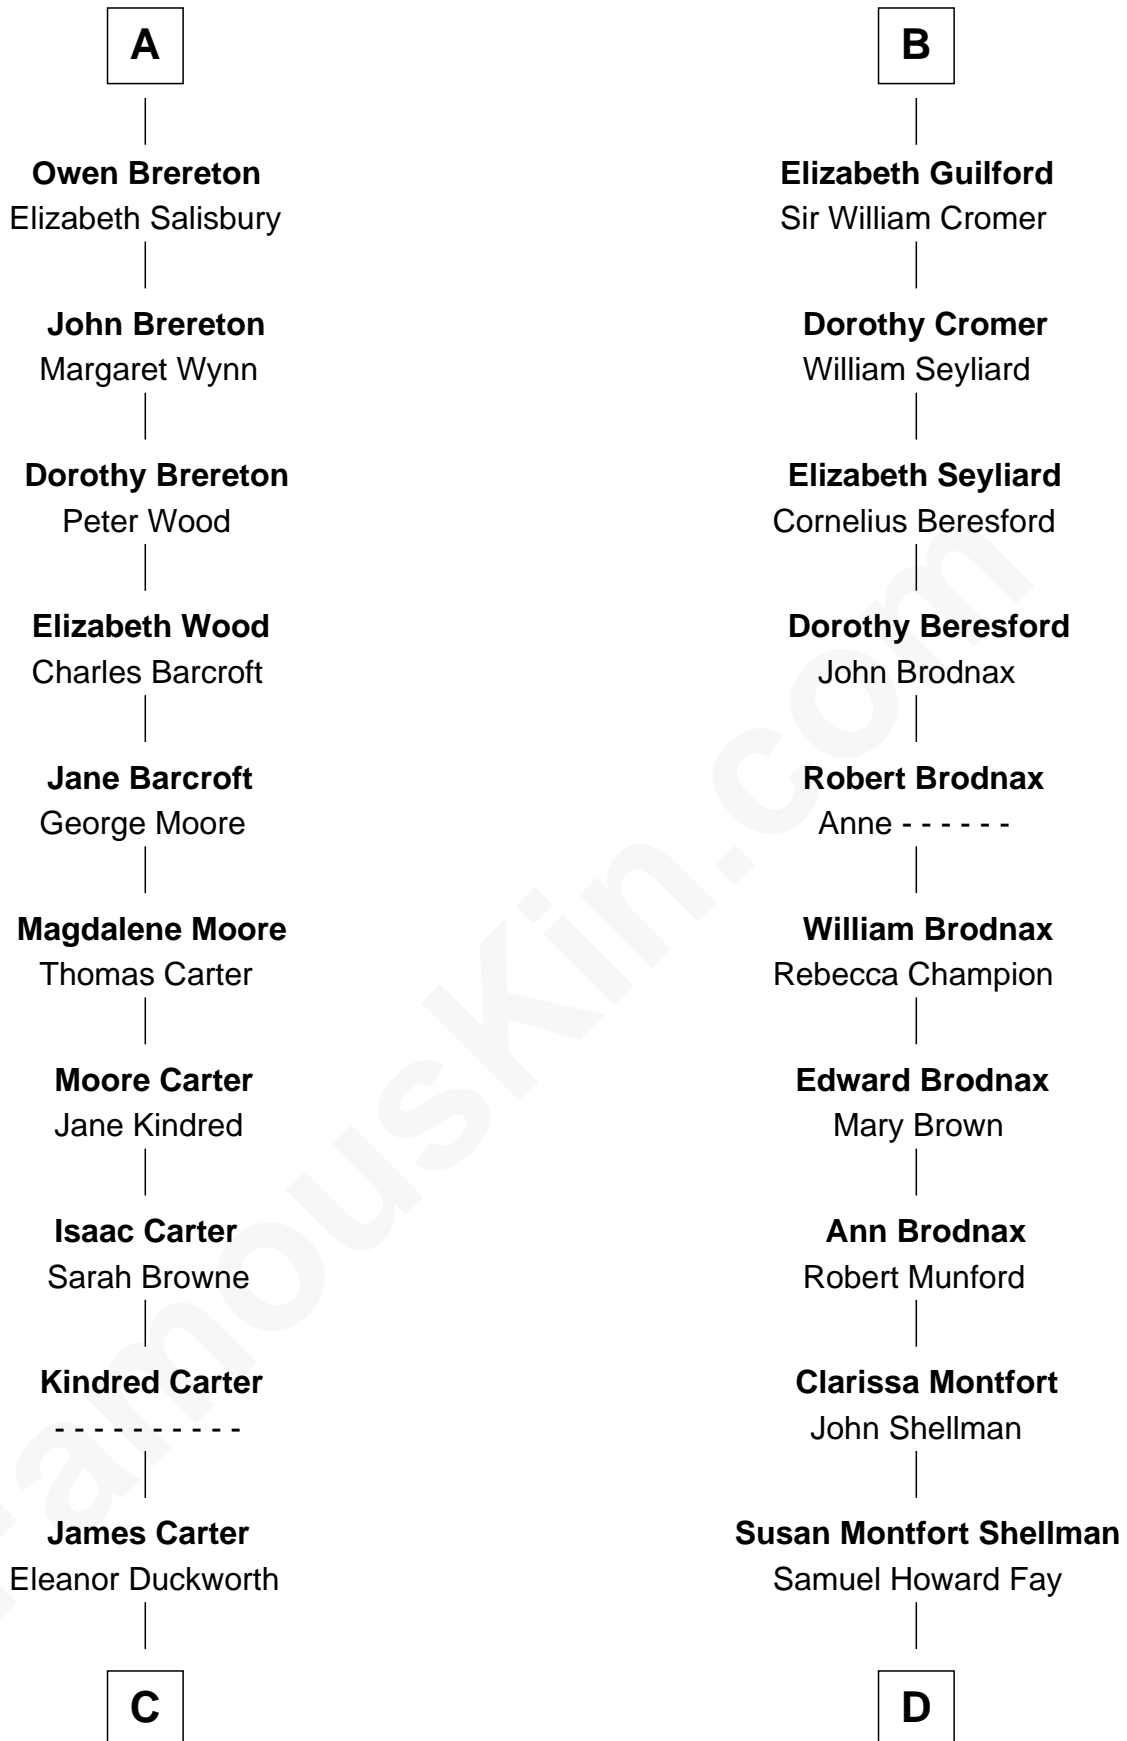

# FamousKin.com Relationship Chart of

**Jimmy Carter**

*39th U.S. President*

20th cousin 1 time removed of

**George H. W. Bush**

*41st U.S. President*

**Sir Robert de Holland**

Maude la Zouche

**C**

**Wiley Carter**

Ann Ansley

**Littleberry Walker Carter**

Mary Ann Diligent Seals

**William Archibald Carter**

Nina Pratt

**Earl Carter**

Lillian Gordy

**Jimmy Carter**

*39th U.S. President*

**D**

**Harriet Eleanor Fay**

Rev. James Smith Bush

**Samuel Prescott Bush**

Flora Sheldon