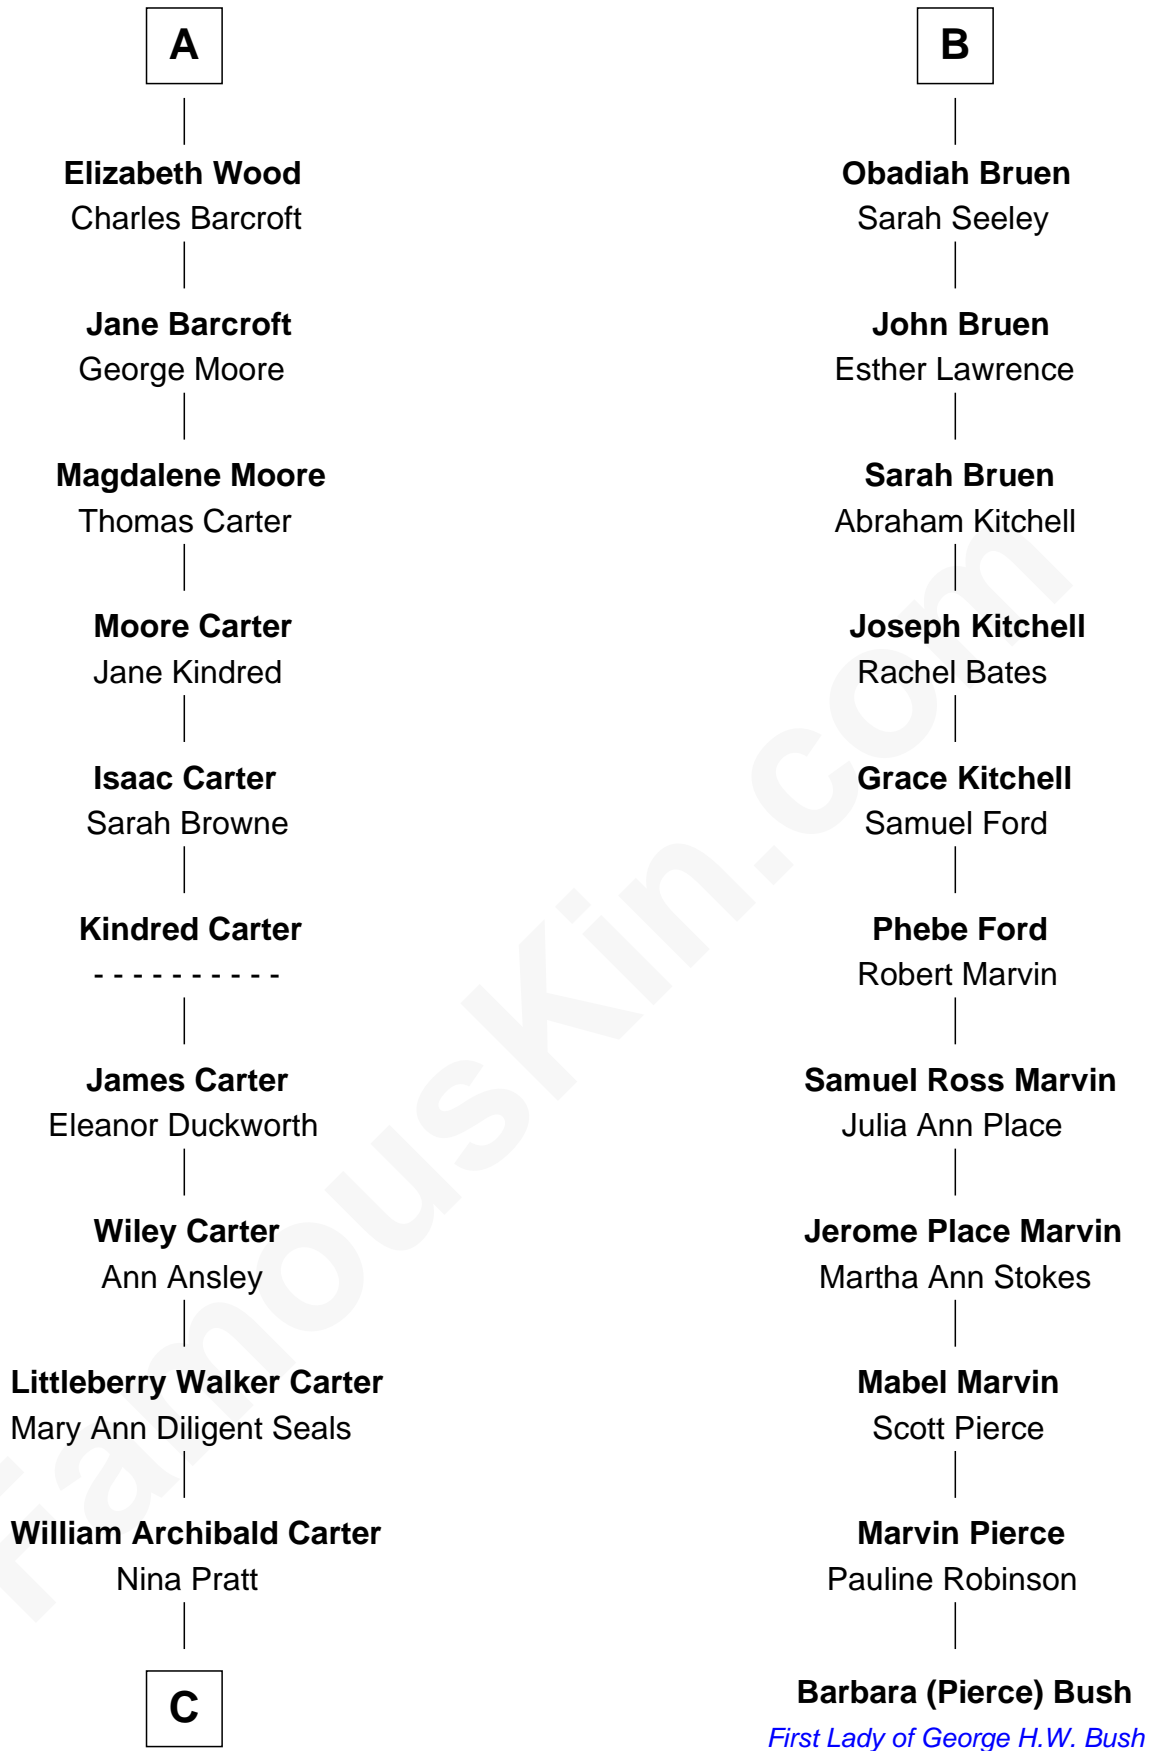

# FamousKin.com Relationship Chart of

**Jimmy Carter**

*39th U.S. President*

17th cousin 1 time removed of

**Barbara (Pierce) Bush**

*First Lady of President George H.W. Bush*

**Maud de Swinnerton**

*with husband*  
*Sir William Ipstones*

**Sir George Booth**  
Katherine Montfort

**John Brereton**  
Margaret Fychan

**Sir William Booth**  
Ellen Montgomery

**Owen Brereton**  
Elizabeth Salisbury

**Jane Booth**  
Sir Thomas Holford

**John Brereton**  
Margaret Wynn

**Dorothy Holford**  
John Bruen

**Dorothy Brereton**  
Peter Wood

**John Bruen**  
Anne Fox

**A**

**B**

**C**

|

**Earl Carter**  
Lillian Gordy

|

**Jimmy Carter**  
*39th U.S. President*

FamousKin.com