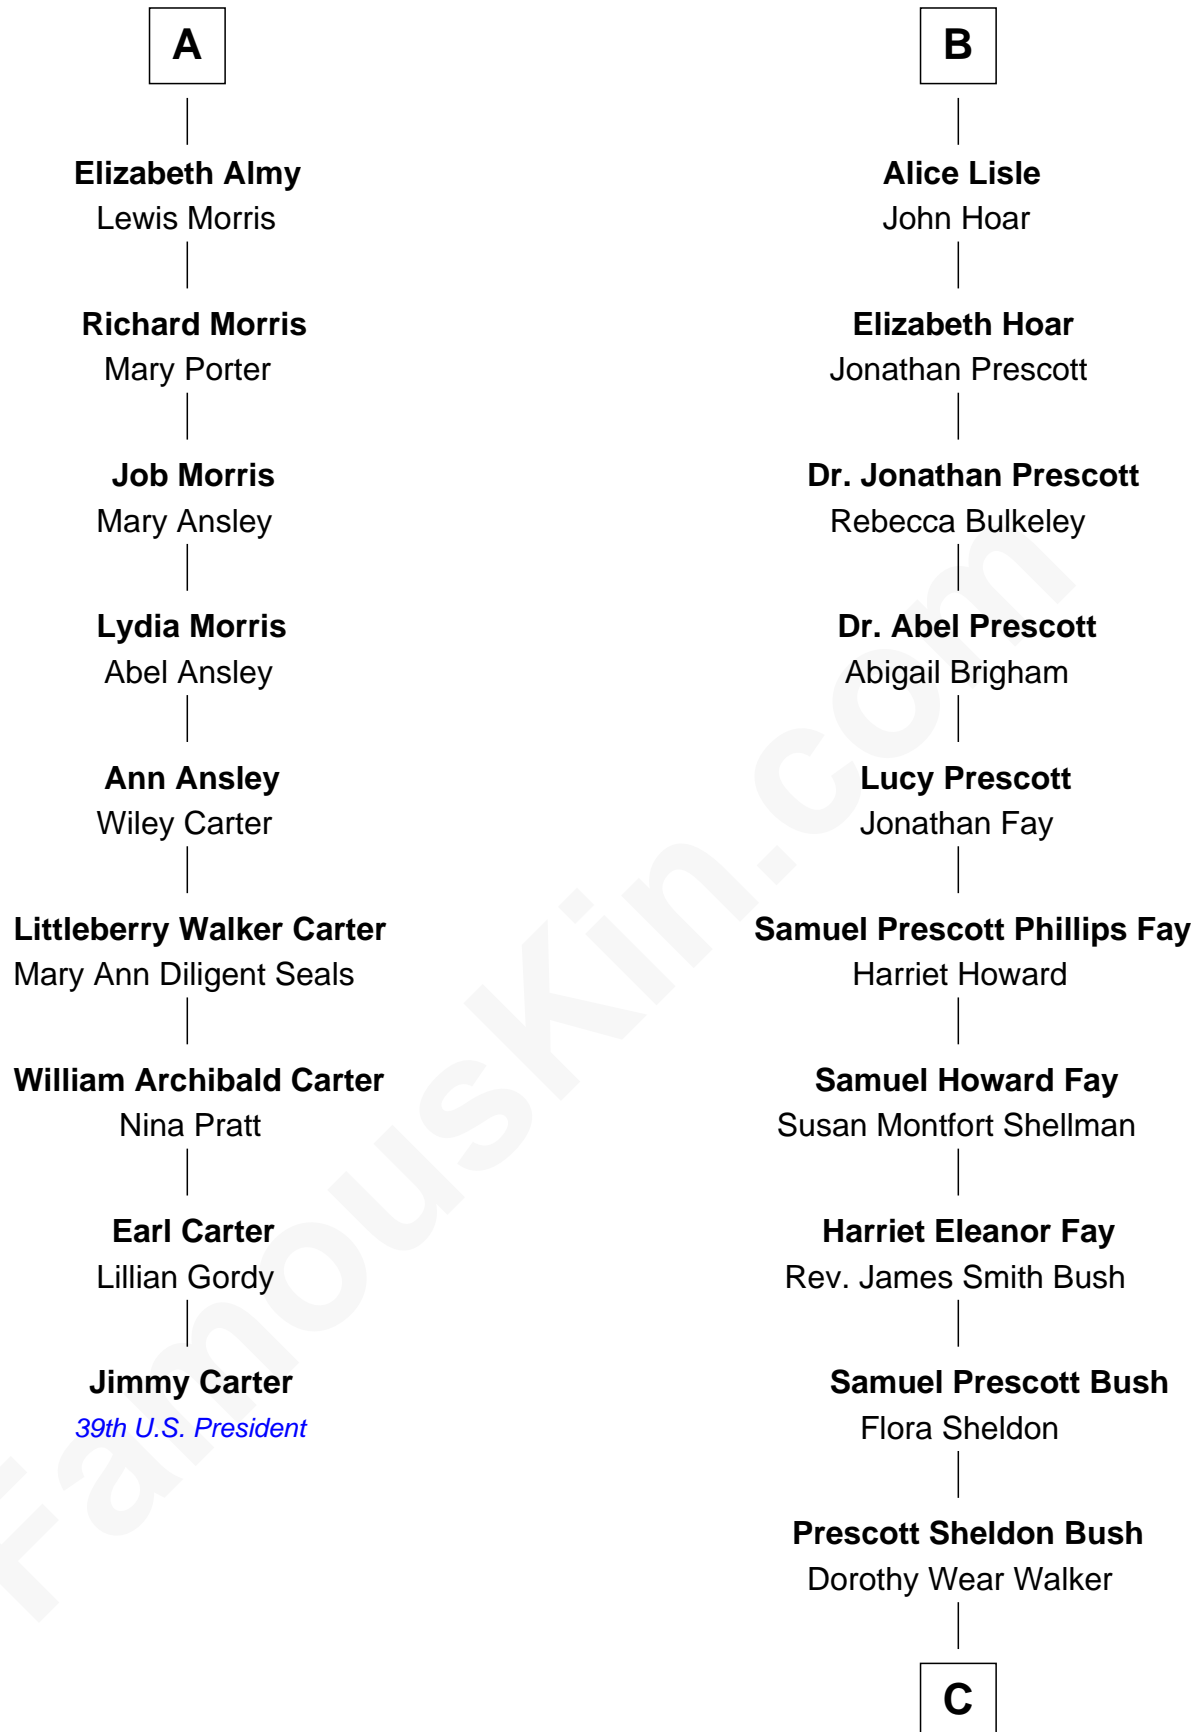

FamousKin.com Relationship Chart of

Jimmy Carter

39th U.S. President

15th cousin 3 times removed of

George W. Bush

43rd U.S. President

Sir Humphrey Stafford

Eleanor Aylesbury

C

George Herbert Walker Bush

Barbara Pierce

George W. Bush

43rd U.S. President

FamousKin.com