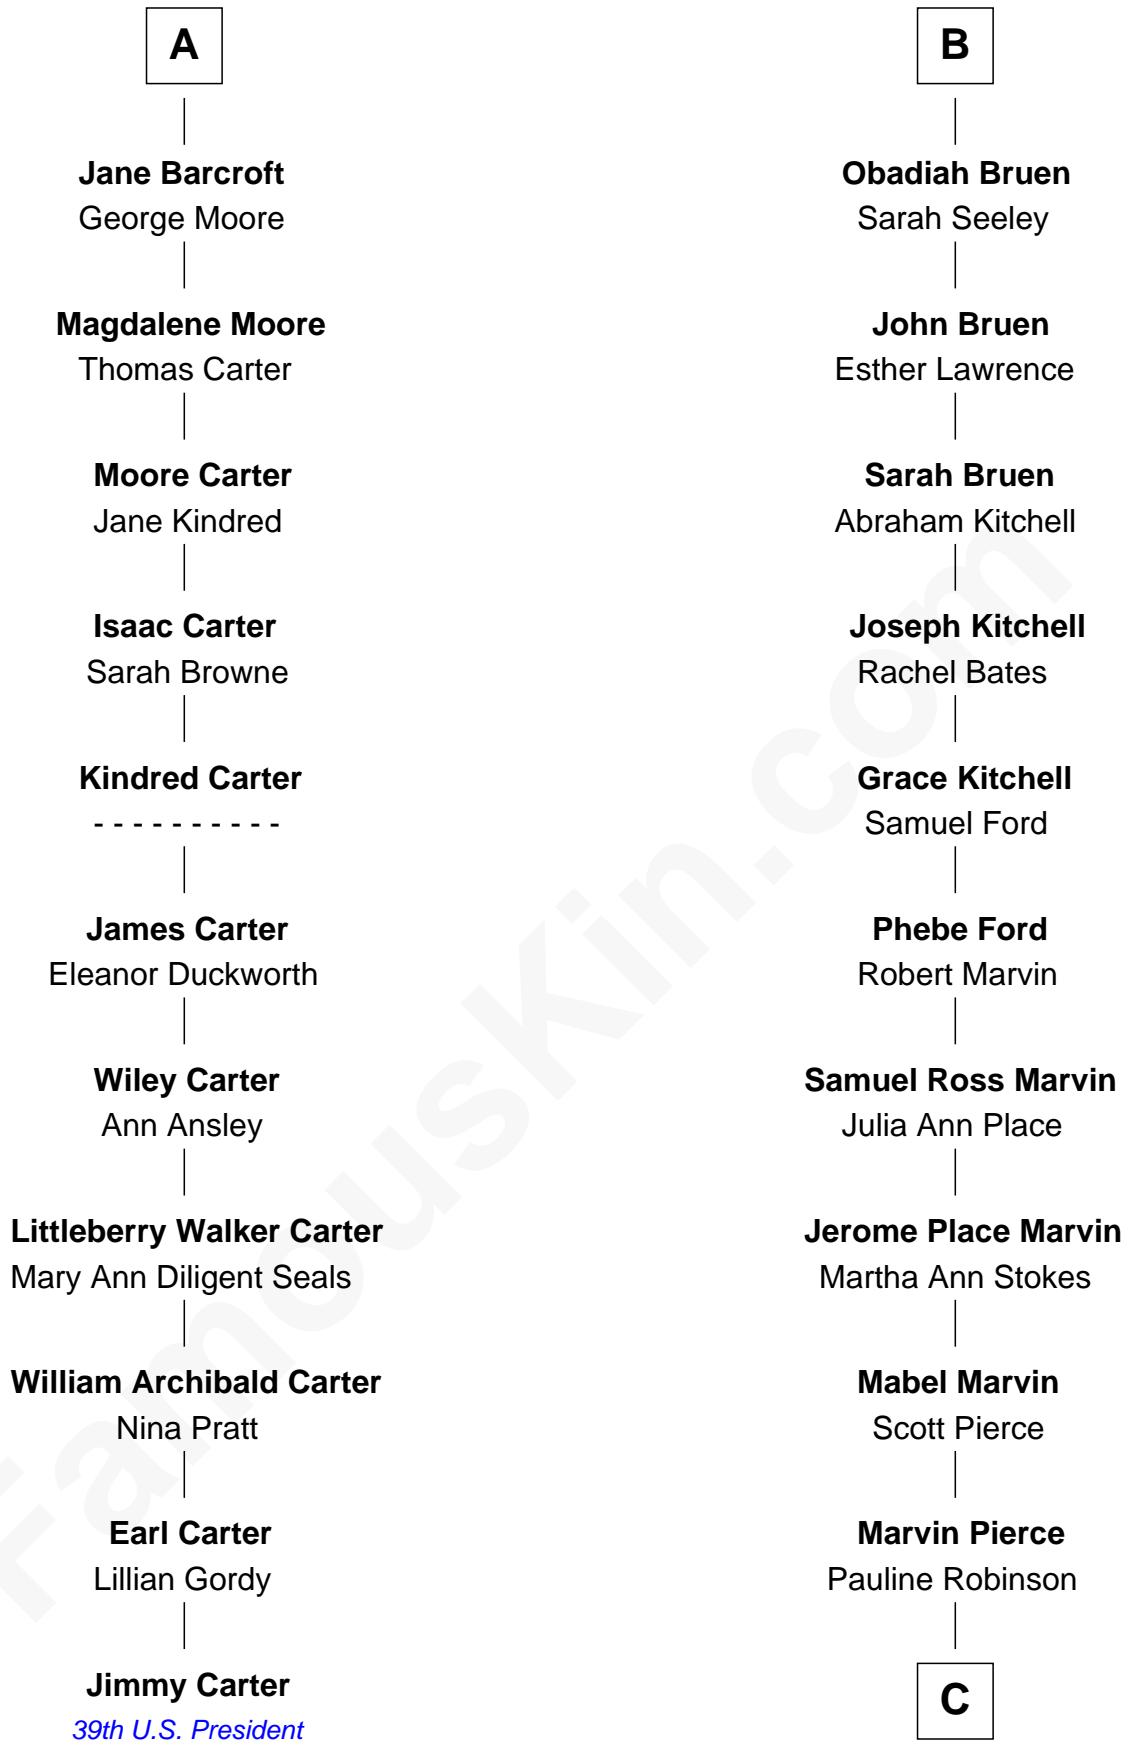

FamousKin.com Relationship Chart of

Jimmy Carter

39th U.S. President

17th cousin 1 time removed of

George W. Bush

43rd U.S. President

Sir Randall Brereton

Alice Ipstones

Katherine Bulkeley

Randall Brereton

Emma Carrington

Ralph Brereton

Joan - - - - -

Margery Brereton

Sir John Holford

Sir Thomas Holford

Jane Booth

Dorothy Holford

John Bruen

John Bruen

Anne Fox

B

C

Barbara Pierce
George Herbert Walker Bush

George W. Bush
43rd U.S. President

FamousKin.com