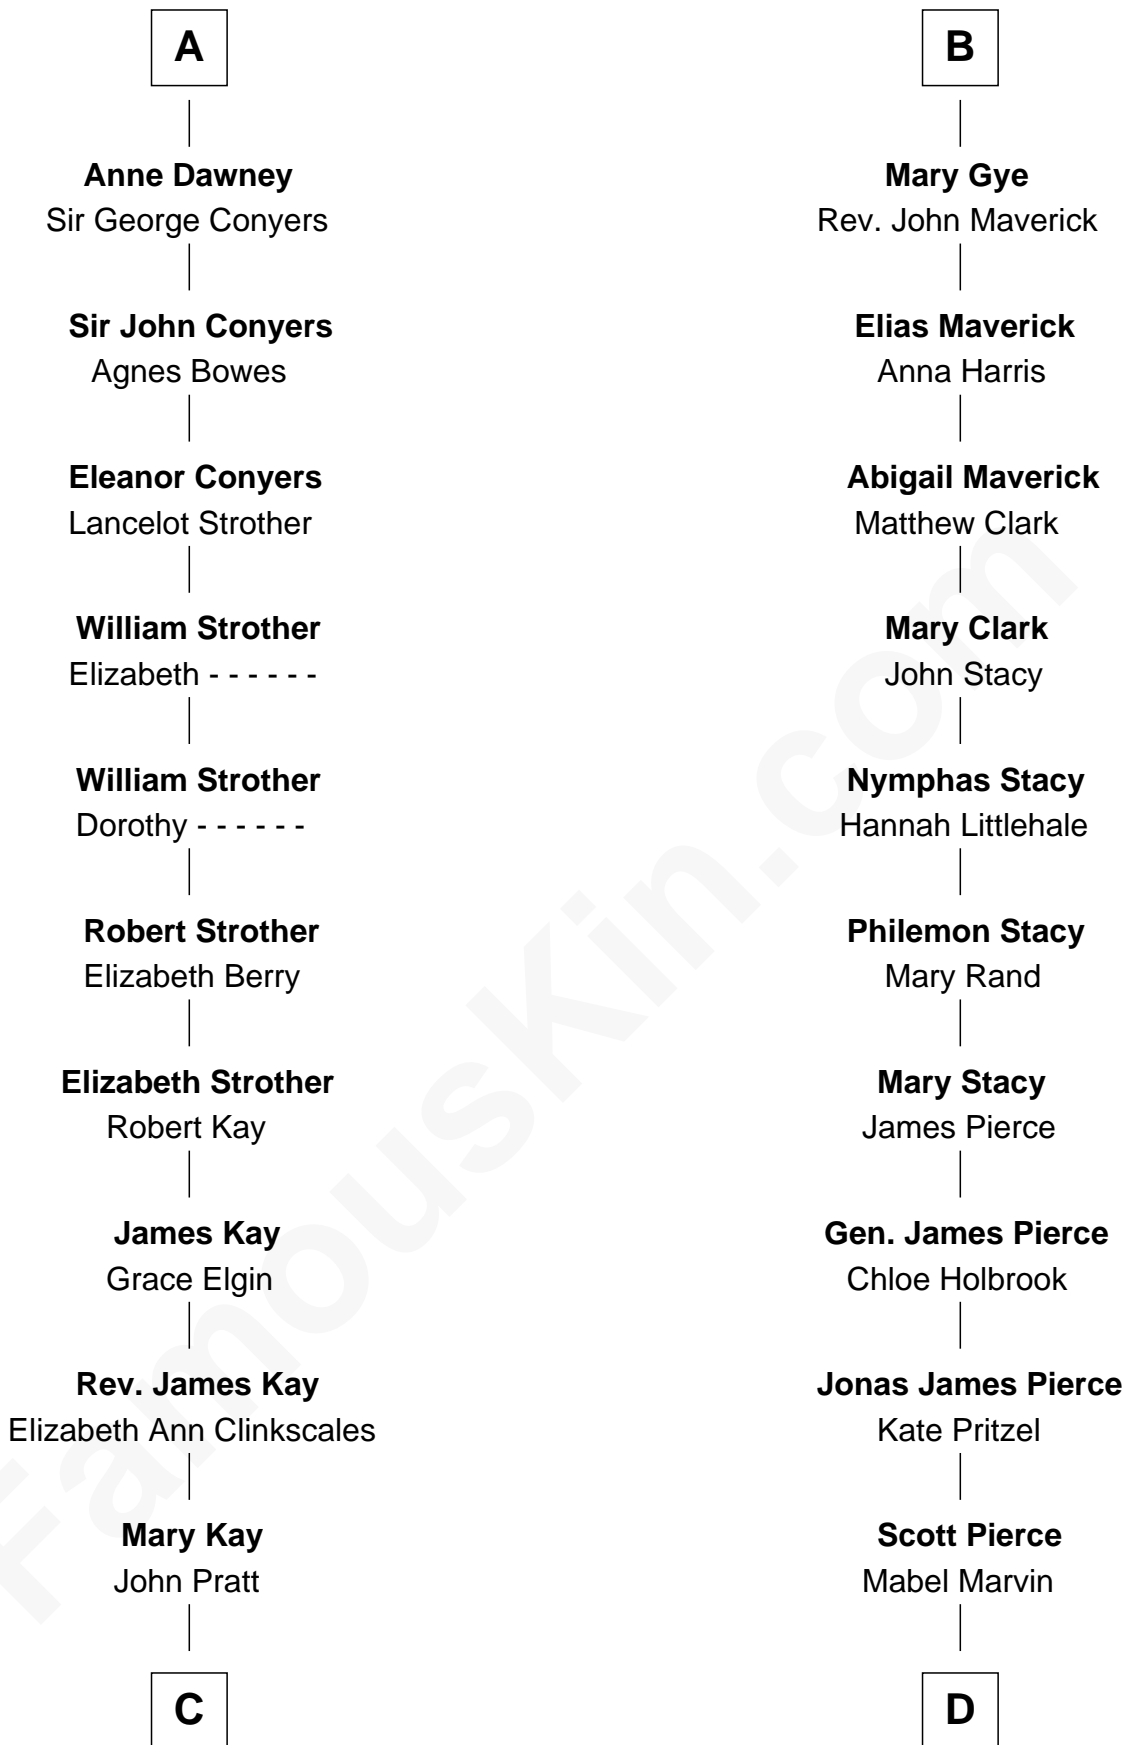

FamousKin.com Relationship Chart of

Jimmy Carter

39th U.S. President

19th cousin 1 time removed of

George W. Bush

43rd U.S. President

Richard Fitzalan
Eleanor Plantagenet

Joan Fitzalan
Humphrey de Bohun

Eleanor de Bohun
Sir Thomas Plantagenet

Anne Plantagenet
Sir William Bouchier

Sir John Bouchier
Margaret Berners

Joan Bouchier
Sir Henry Neville

Sir Richard Neville
Anne Stafford

Dorothy Neville
Sir John Dawney

A

John Fitzalan
Eleanor Maltravers

Joan Fitzalan
Sir William Echyngham

Joan Echyngham
Sir John Bayntun

Henry Bayntun

Jane Bayntun
Thomas Prowse

Mary Prowse
John Gye

Robert Gye
Grace Dowrish

B

C

James E. Pratt
Sophronia C. Cowan

Nina Pratt
William Archibald Carter

Earl Carter
Lillian Gordy

Jimmy Carter
39th U.S. President

D

Marvin Pierce
Pauline Robinson