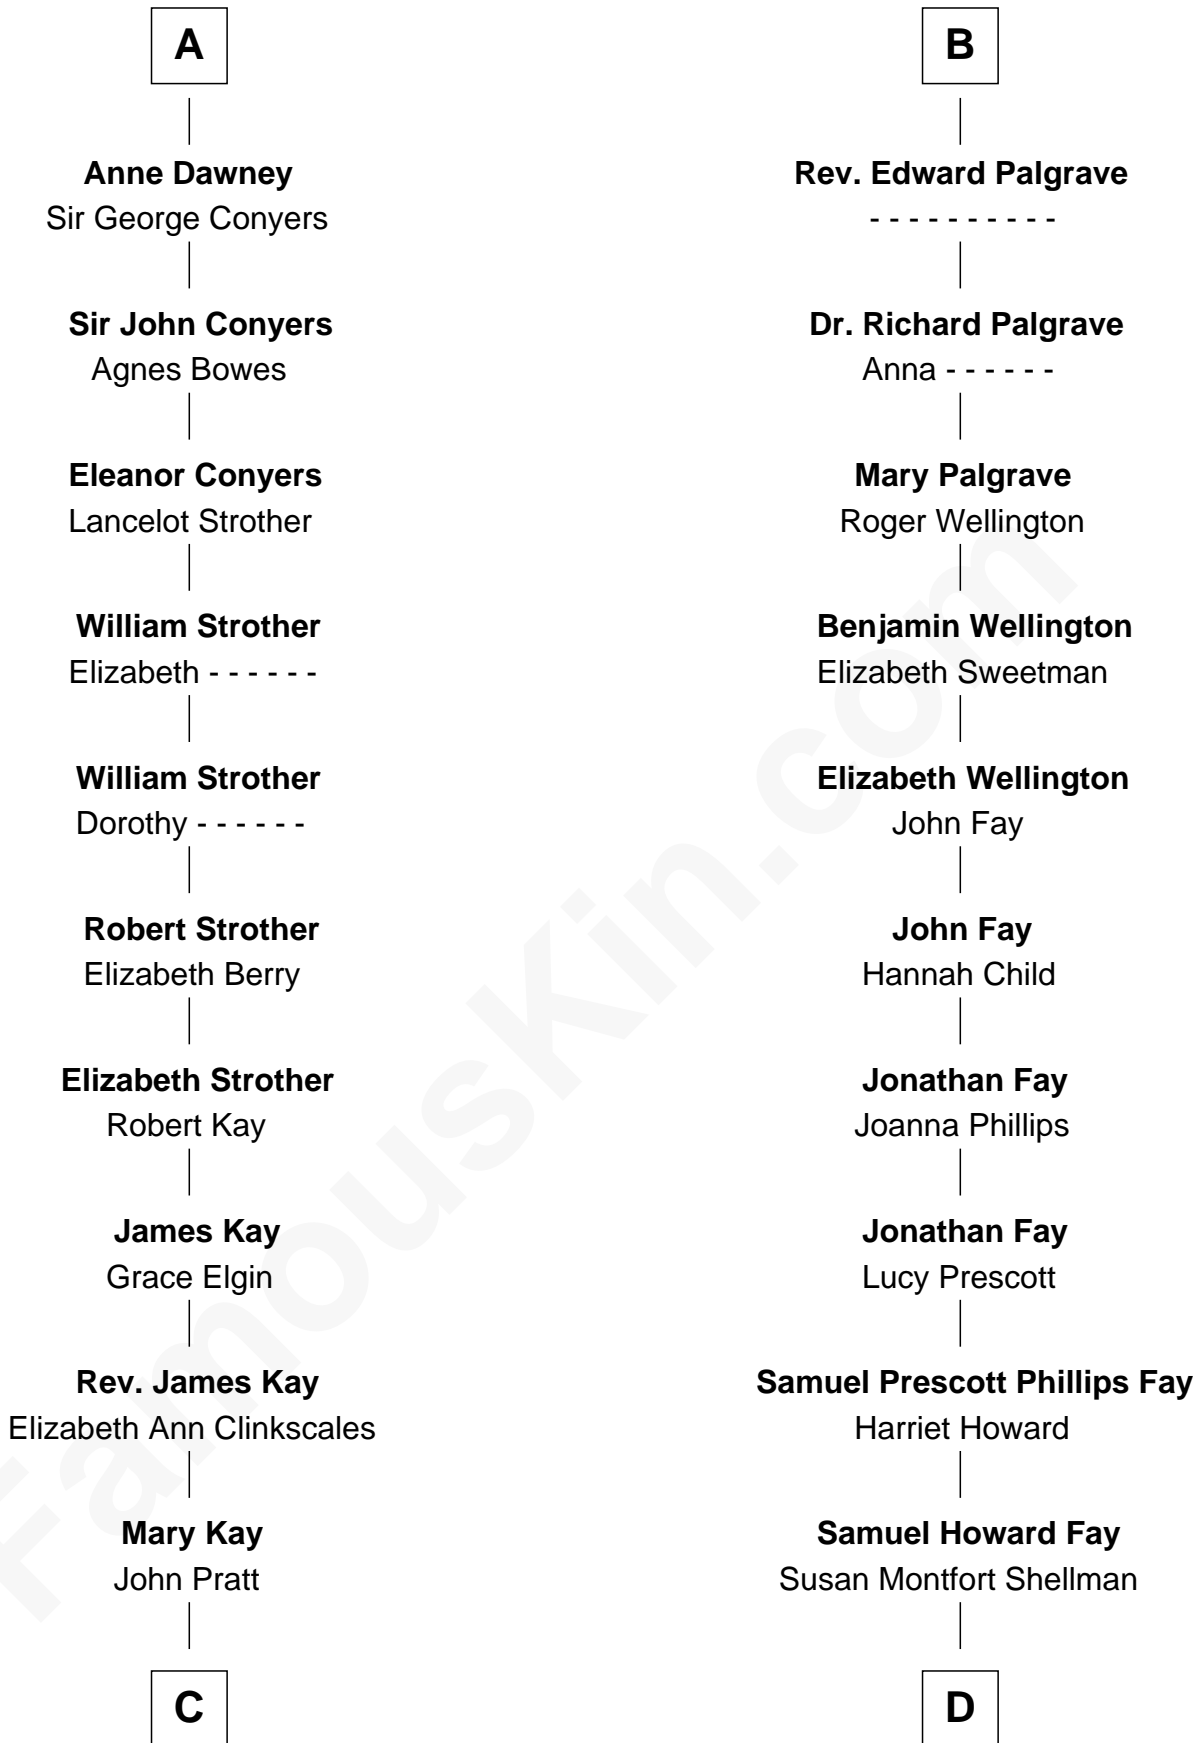

FamousKin.com Relationship Chart of

Jimmy Carter

39th U.S. President

20th cousin 1 time removed of

George W. Bush

43rd U.S. President

Sir William de Bohun
Elizabeth de Badlesmere

C

James E. Pratt
Sophronia C. Cowan

Nina Pratt
William Archibald Carter

Earl Carter
Lillian Gordy

Jimmy Carter
39th U.S. President

D

Harriet Eleanor Fay
Rev. James Smith Bush

Samuel Prescott Bush
Flora Sheldon