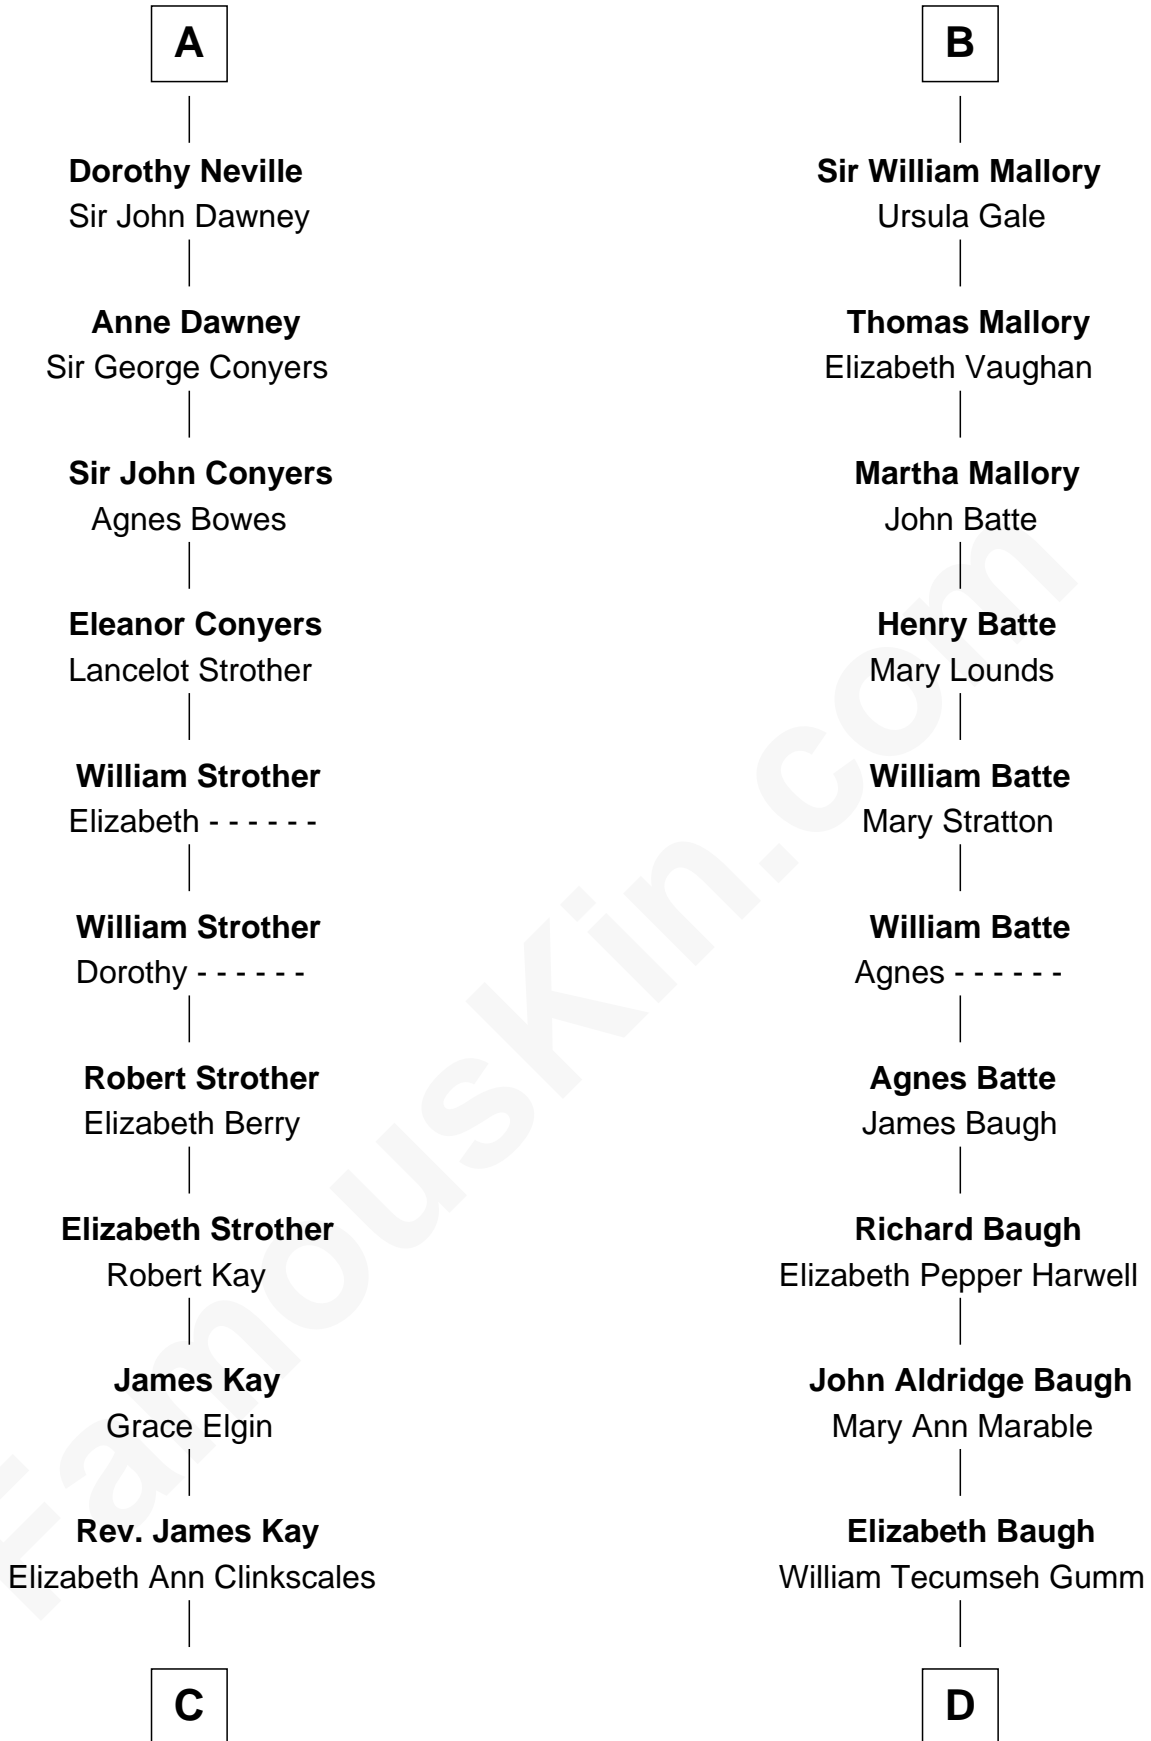

FamousKin.com Relationship Chart of

Jimmy Carter

39th U.S. President

18th cousin 3 times removed of

Judy Garland

Singer and Movie Actress

Edmund Fitzalan

Alice de Warenne

C

Mary Kay
John Pratt

James E. Pratt
Sophronia C. Cowan

Nina Pratt
William Archibald Carter

Earl Carter
Lillian Gordy

Jimmy Carter
39th U.S. President

D

Francis Avent Gumm
Ethel Marian Milne