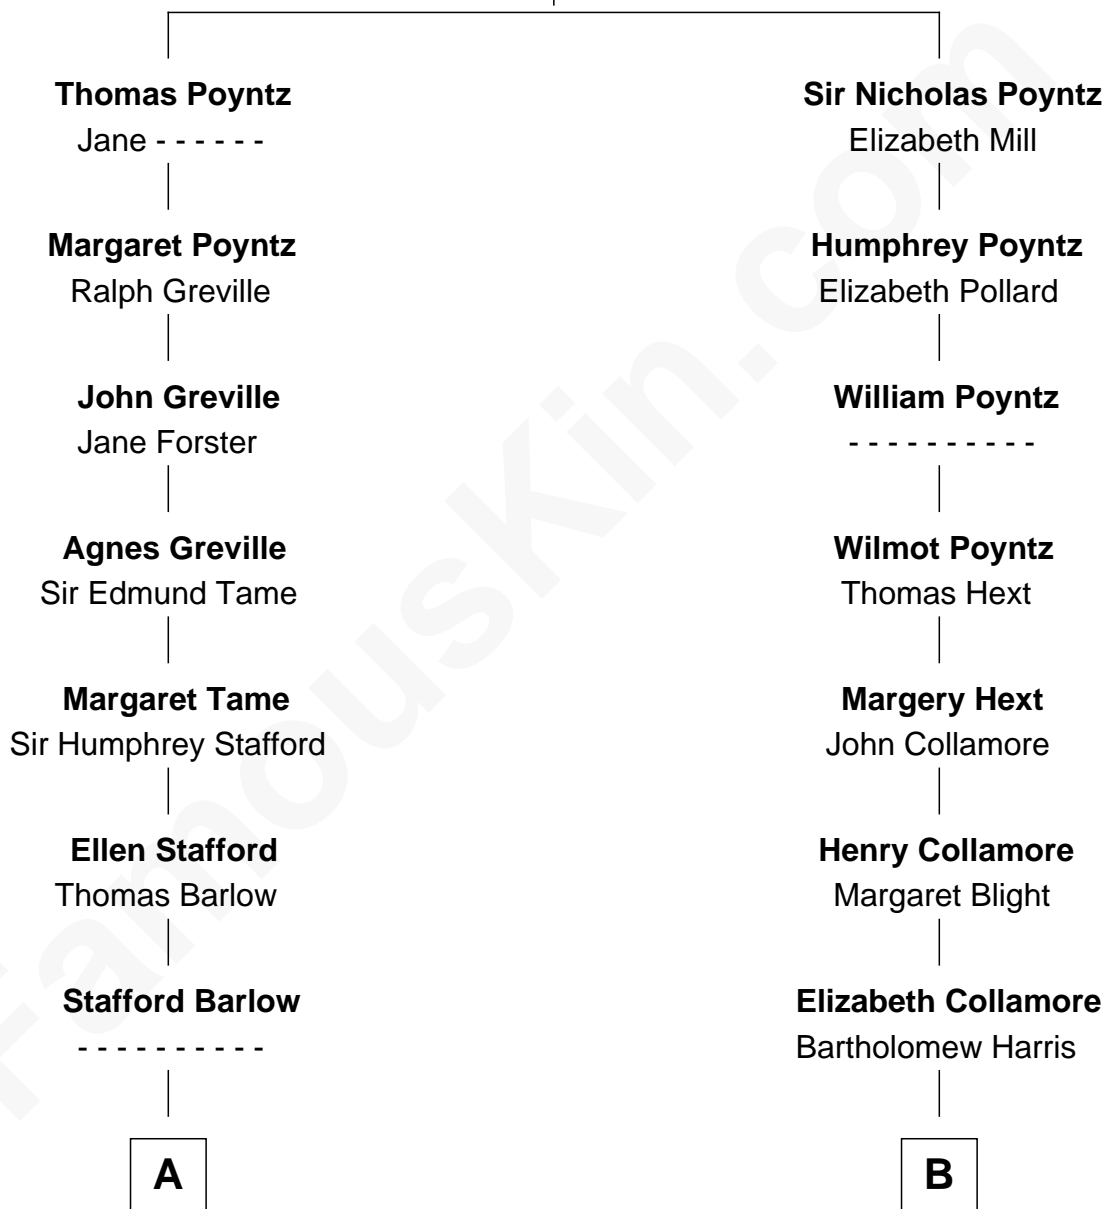

FamousKin.com Relationship Chart of

Jimmy Carter
39th U.S. President

17th cousin of

Vincent Price
Movie Actor

Robert Poyntz
Katherine FitzNichol

A

Audrey Barlow

William Almy

Christopher Almy

Elizabeth Cornell

Elizabeth Almy

Lewis Morris

Richard Morris

Mary Porter

Job Morris

Mary Ansley

Lydia Morris

Abel Ansley

Ann Ansley

Wiley Carter

Littleberry Walker Carter

Mary Ann Diligent Seals

William Archibald Carter

Nina Pratt

Earl Carter

Lillian Gordy

Jimmy Carter

39th U.S. President

B

Agnes Harris

William Spencer

Elizabeth Spencer