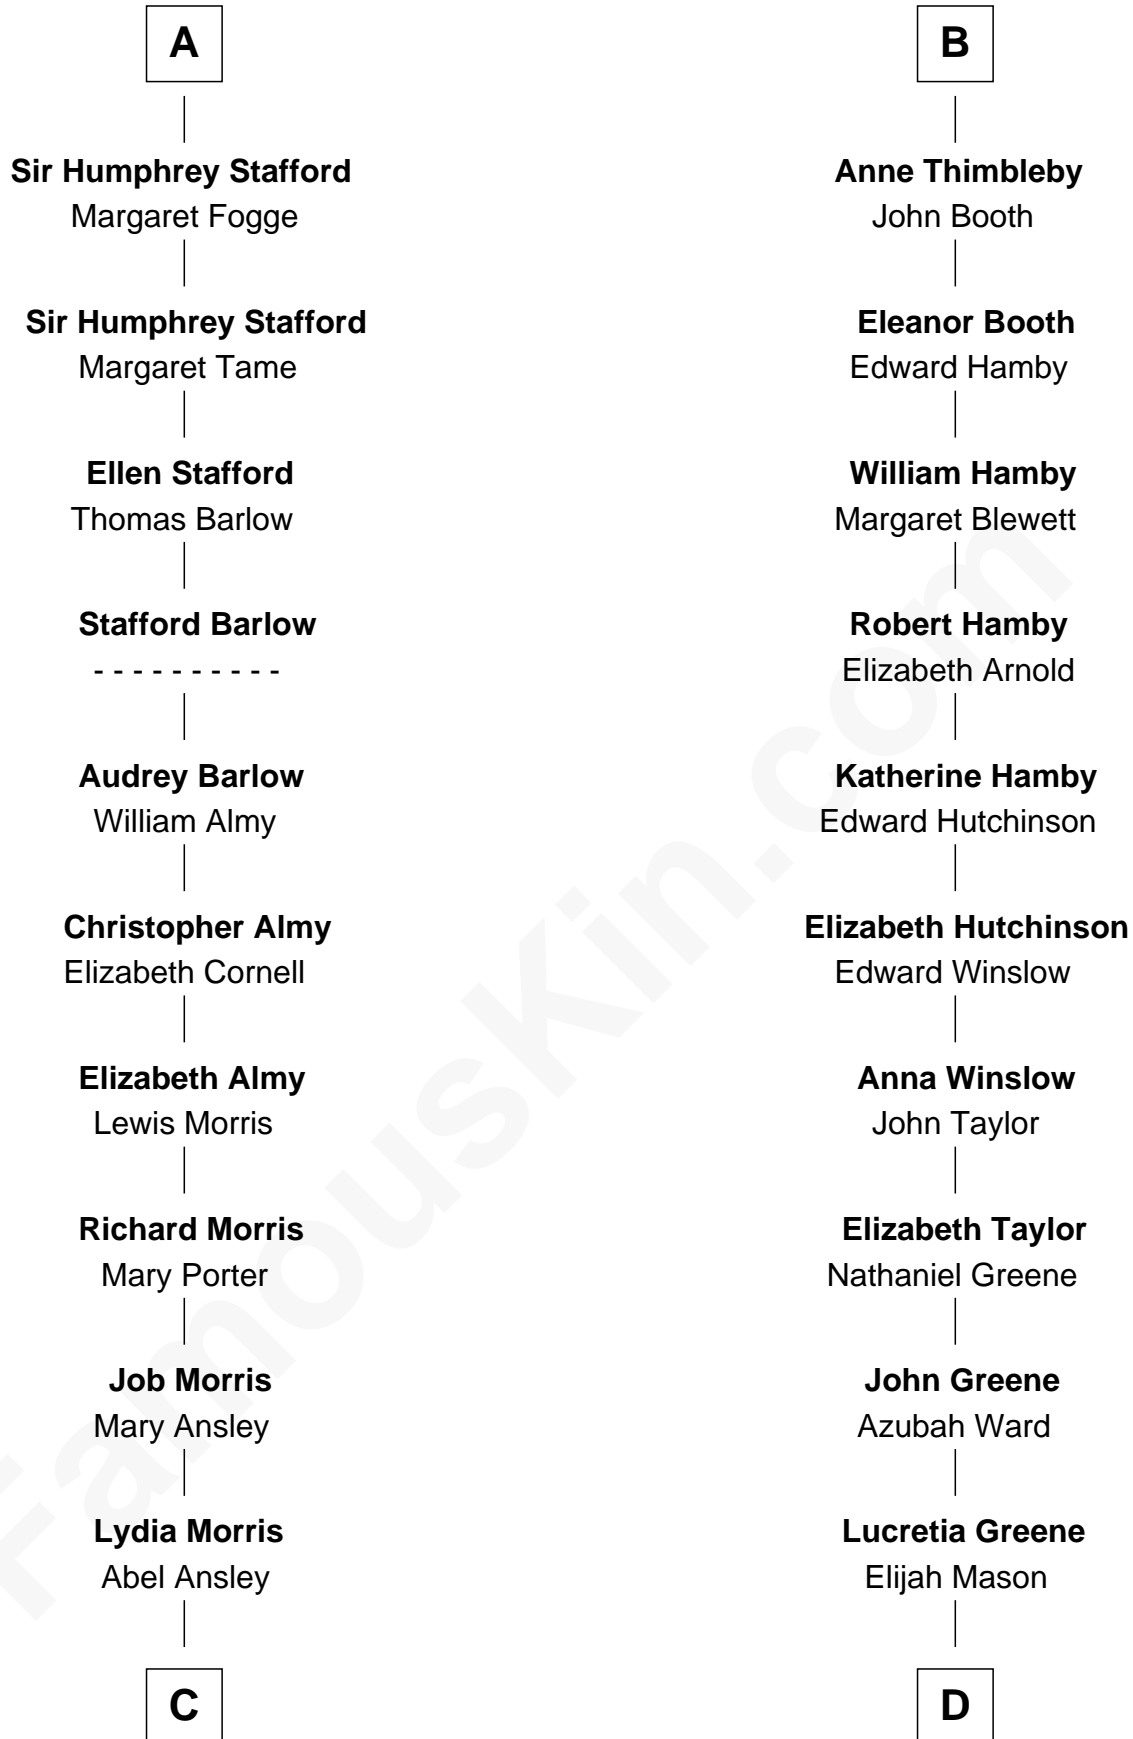

# FamousKin.com Relationship Chart of

**Jimmy Carter**

*39th U.S. President*

18th cousin 3 times removed of

**Lucretia (Rudolph) Garfield**

*First Lady of President James Garfield*

**John de Botetourte**

Maud FitzThomas

**Sir Humphrey Stafford**  
Eleanor Aylesbury

**Humphrey Stafford**  
Katherine Fray

**A**

**Thomas de Botetourte**

Joan de Somery

**John de Botetourte**  
Joyce la Zouche de Mortimer

**Joyce de Botetourte**  
Sir Baldwin Freville

**Sir Baldwin Freville**  
Maude le Scrope

**Margaret Freville**  
Sir Hugh Willoughby

**Margery Willoughby**  
Sir Godfrey Hilton

**Elizabeth Hilton**  
Richard Thimbleby

**B**

**C**

**Ann Ansley**  
Wiley Carter

**Littleberry Walker Carter**  
Mary Ann Diligent Seals

**William Archibald Carter**  
Nina Pratt

**Earl Carter**  
Lillian Gordy

**Jimmy Carter**  
*39th U.S. President*

**D**

**Arabella Greene Mason**  
Zebulon Rudolph