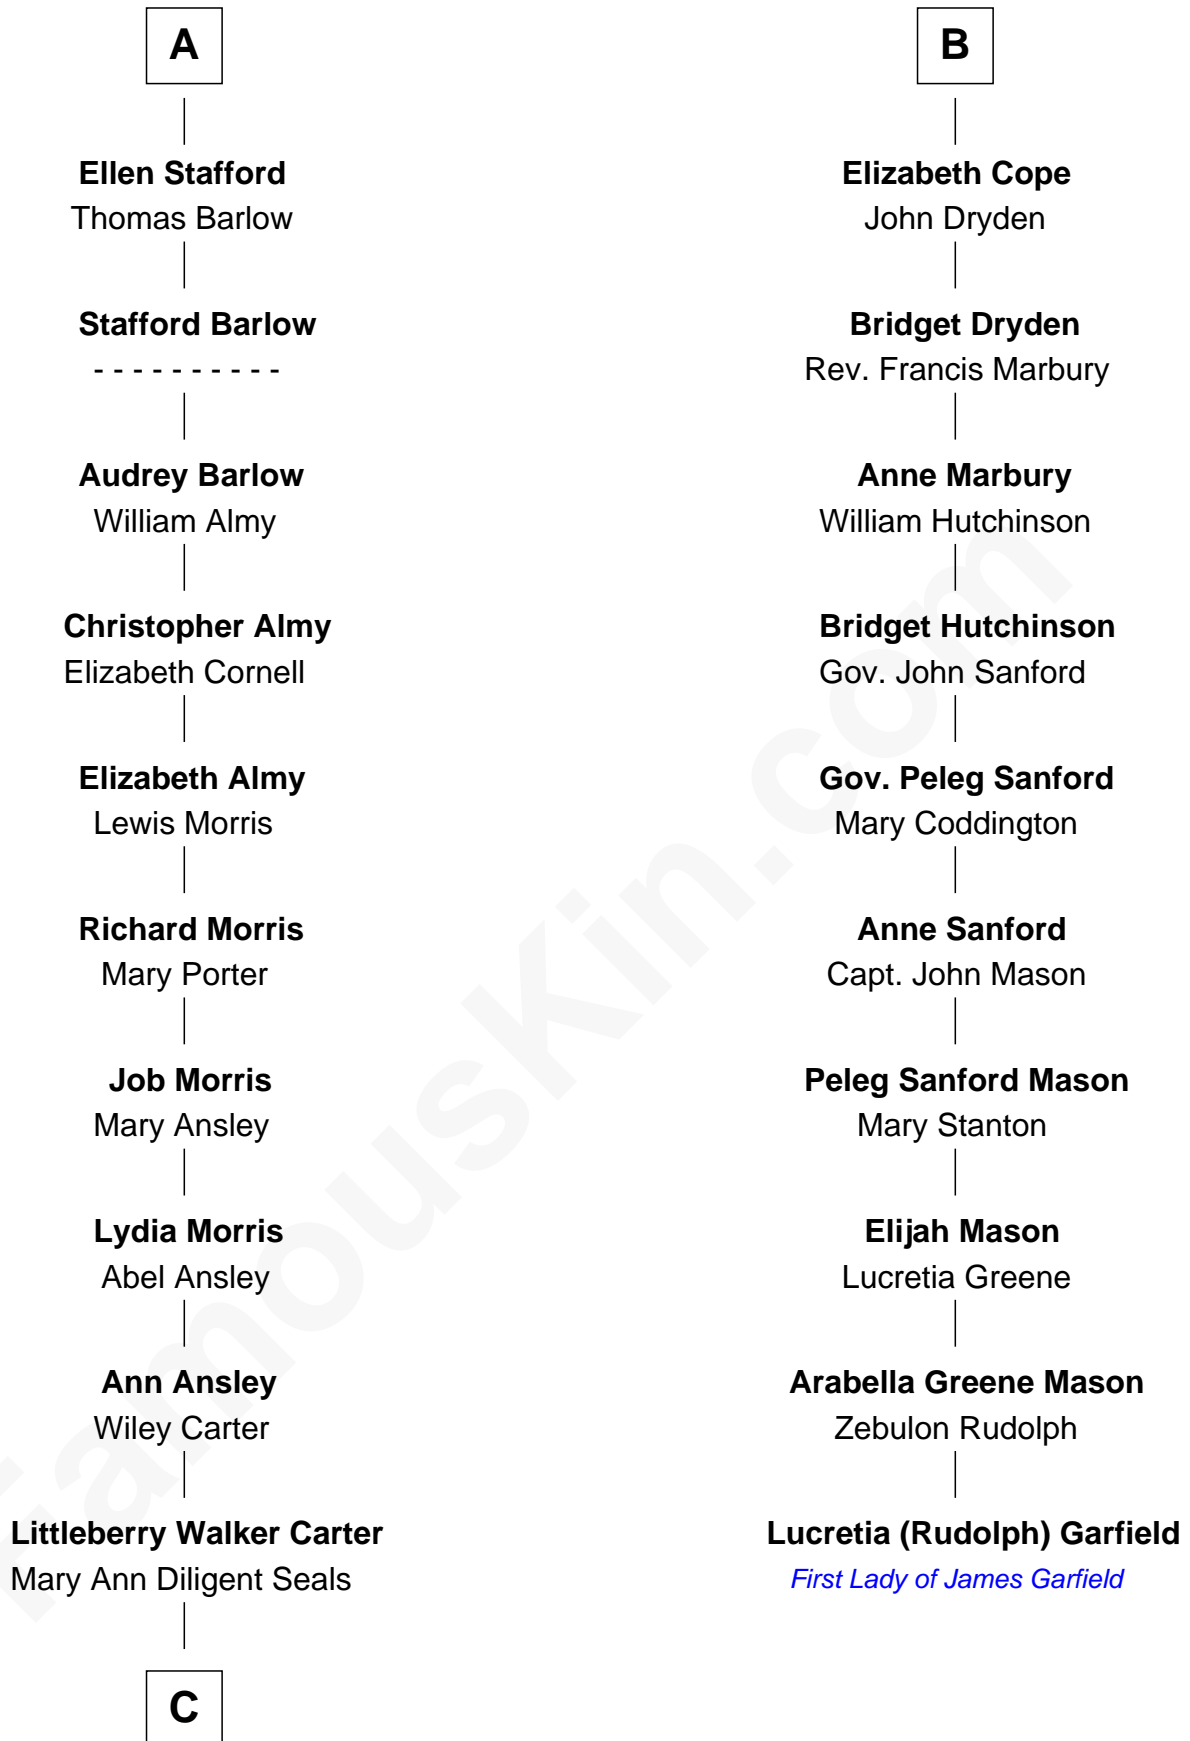

FamousKin.com Relationship Chart of

Jimmy Carter
39th U.S. President

16th cousin 3 times removed of

Lucretia (Rudolph) Garfield
First Lady of President James Garfield

C

William Archibald Carter

Nina Pratt

Earl Carter

Lillian Gordy

Jimmy Carter

39th U.S. President

FamousKin.com