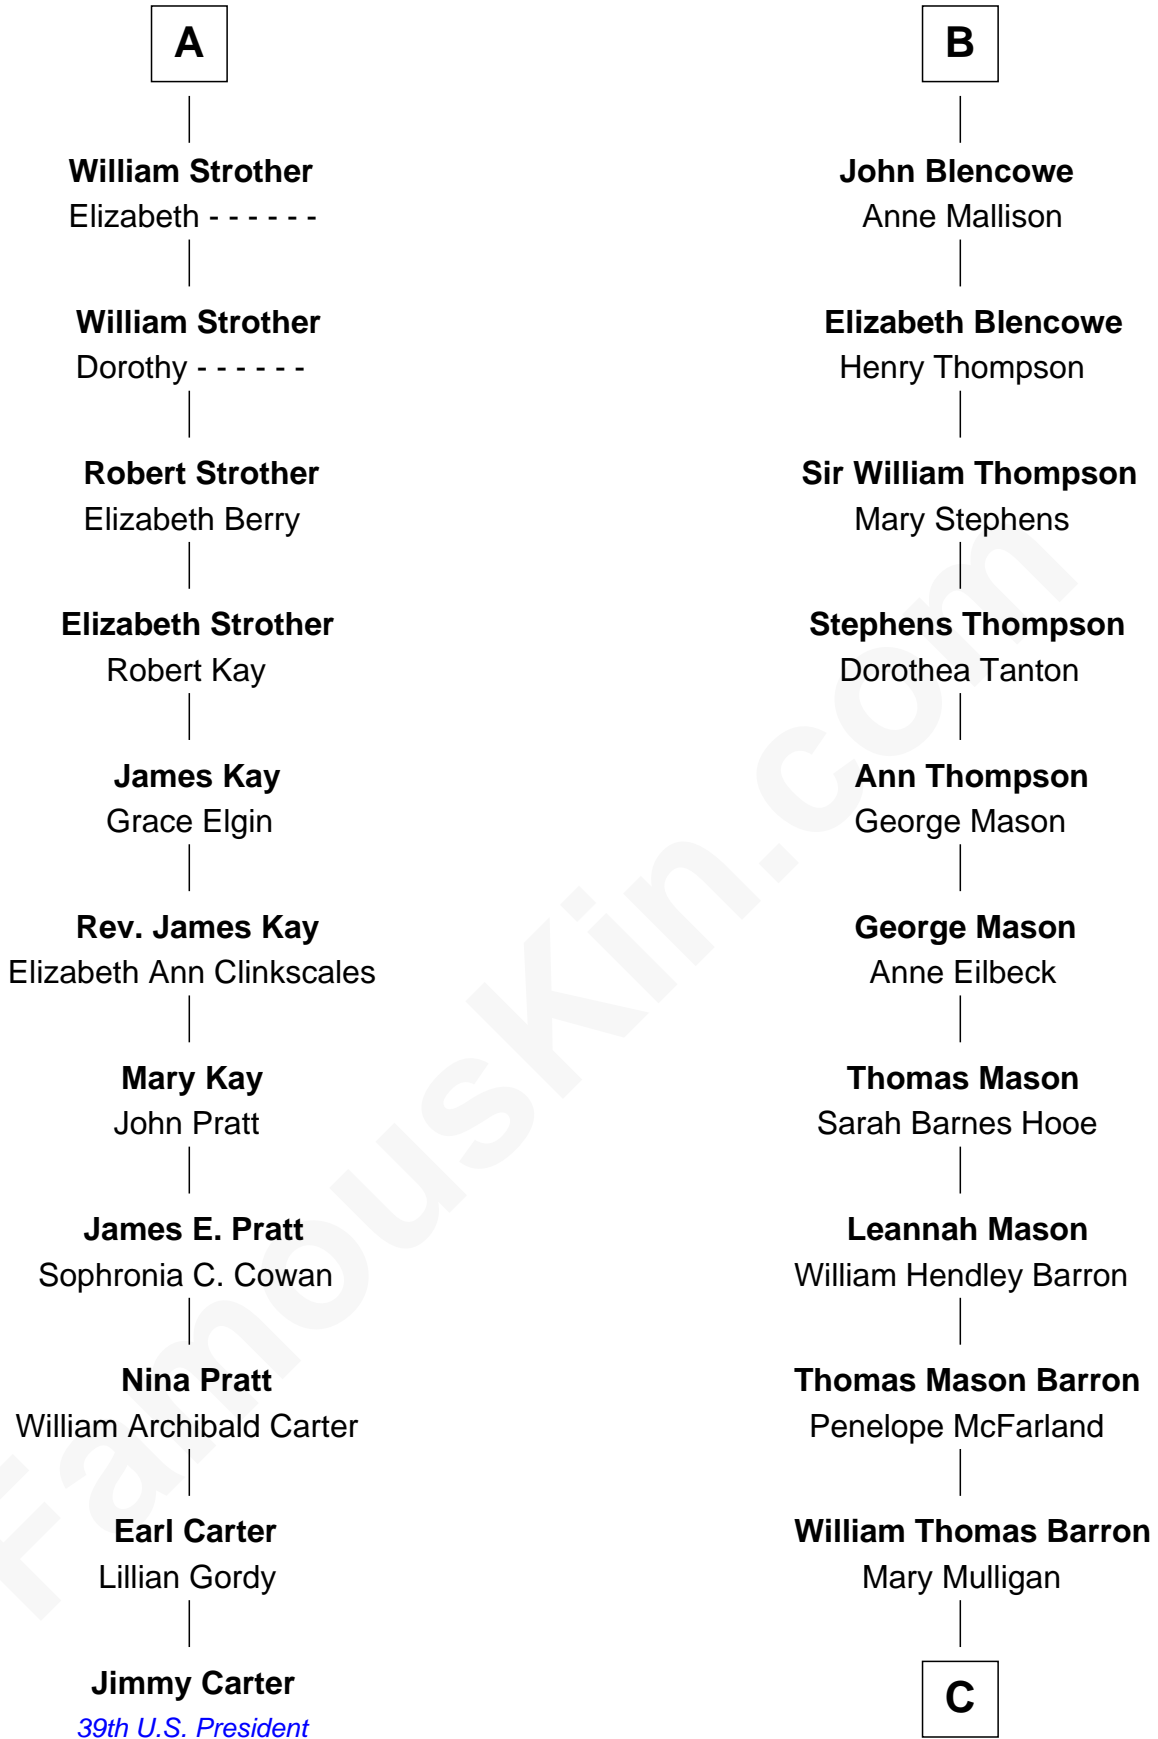

# FamousKin.com Relationship Chart of

**Jimmy Carter**

*39th U.S. President*

17th cousin 3 times removed of

**Paris Hilton**

*Socialite and TV Personality*

**Sir Ralph Neville**

*with wife  
Joan Beaufort*

**Matilda Clifford**  
Sir Edmund Sutton

**Dorothy Neville**  
Sir John Dawney

**Thomas Dudley**  
Grace Threlkeld

**Anne Dawney**  
Sir George Conyers

**Winifred Dudley**  
Anthony Blencowe

**Sir John Conyers**  
Agnes Bowes

**Richard Blencowe**  
Apollonia Tolson

**Eleanor Conyers**  
Lancelot Strother

**Sir Henry Blencowe**  
Grace Sandford

**A**

**B**

**C**

—  
**Mary Adelaide Barron**  
Conrad Nicholson Hilton

—  
**Barron Hilton**  
Marilyn June Hawley