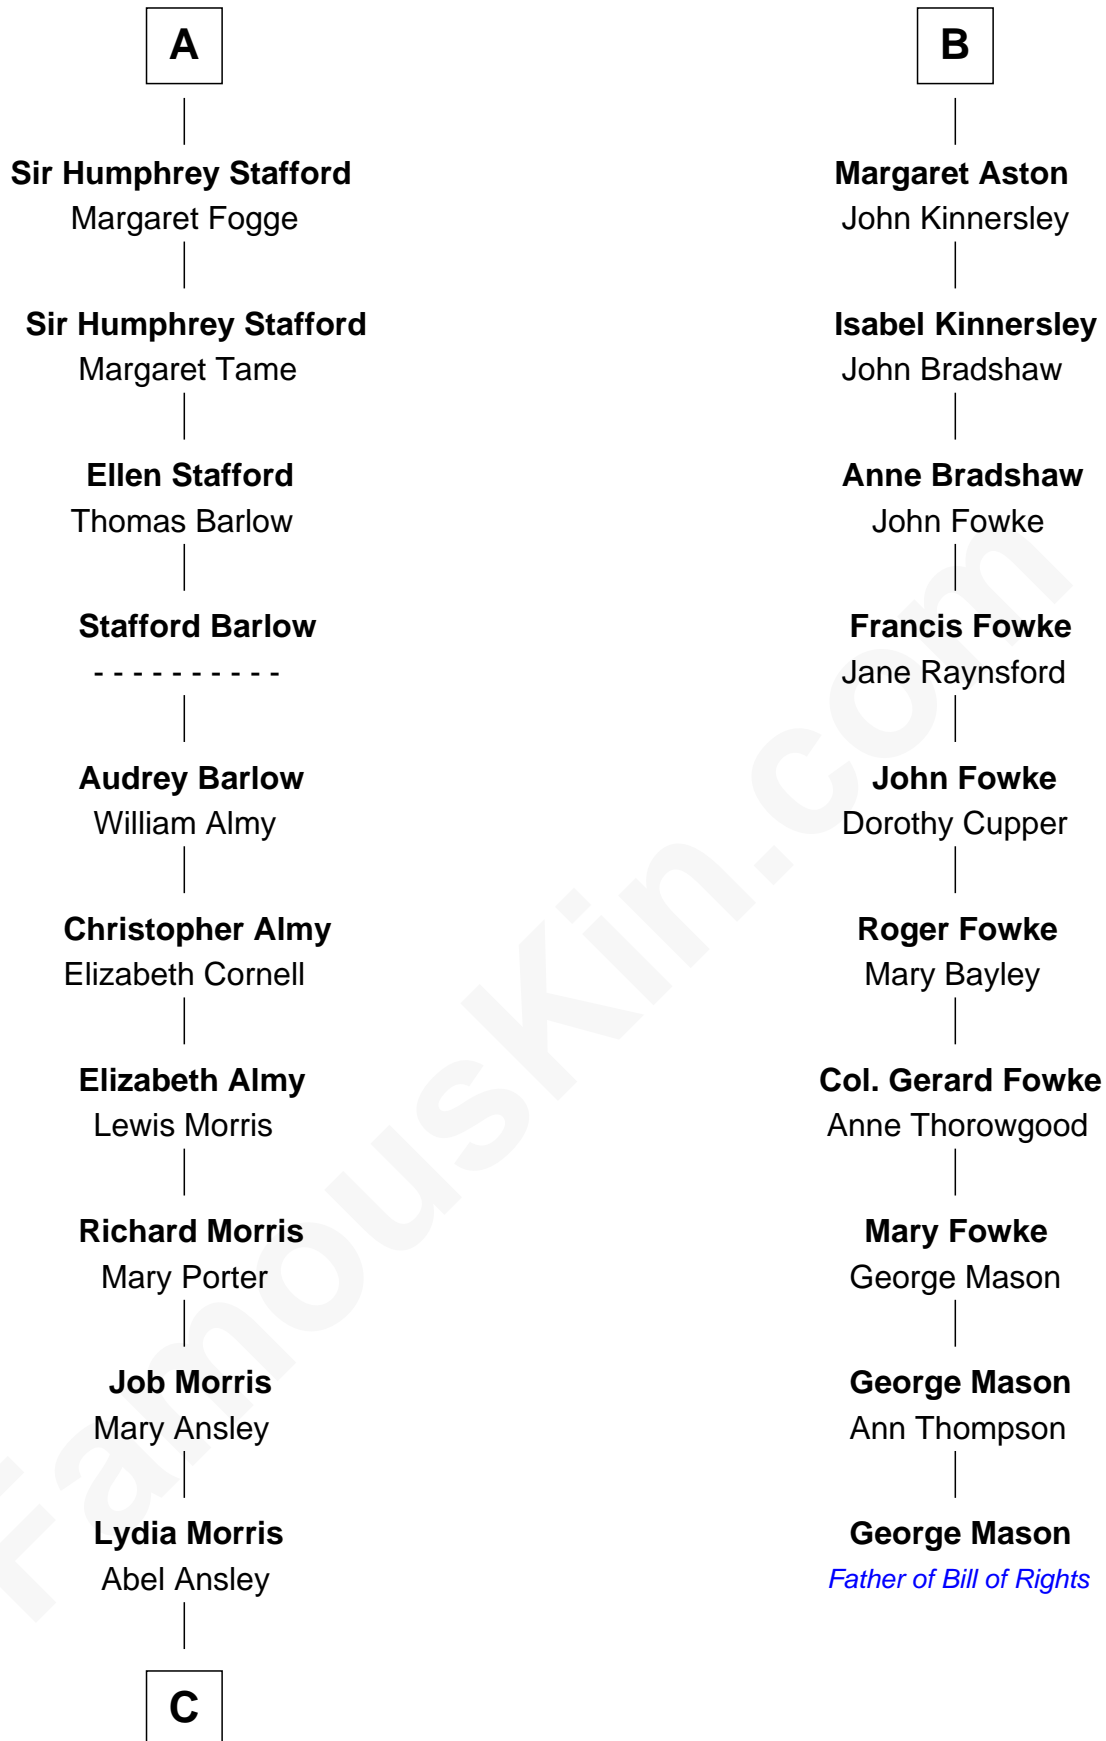

FamousKin.com Relationship Chart of

Jimmy Carter

39th U.S. President

16th cousin 5 times removed of

George Mason

Father of the U.S. Bill of Rights

John de Botetourte

Maud FitzThomas

Humphrey Stafford
Katherine Fray

A

Thomas de Botetourte

Joan de Somery

John de Botetourte
Joyce la Zouche de Mortimer

Joyce de Botetourte
Sir Baldwin Freville

Sir Baldwin Freville
Maude le Scrope

Joyce Freville
Sir Roger Aston

Sir Robert Aston
Isabel Brereton

John Aston
Elizabeth Delves

B

C

—
Ann Ansley
Wiley Carter

—
Littleberry Walker Carter
Mary Ann Diligent Seals

—
William Archibald Carter
Nina Pratt

—
Earl Carter
Lillian Gordy