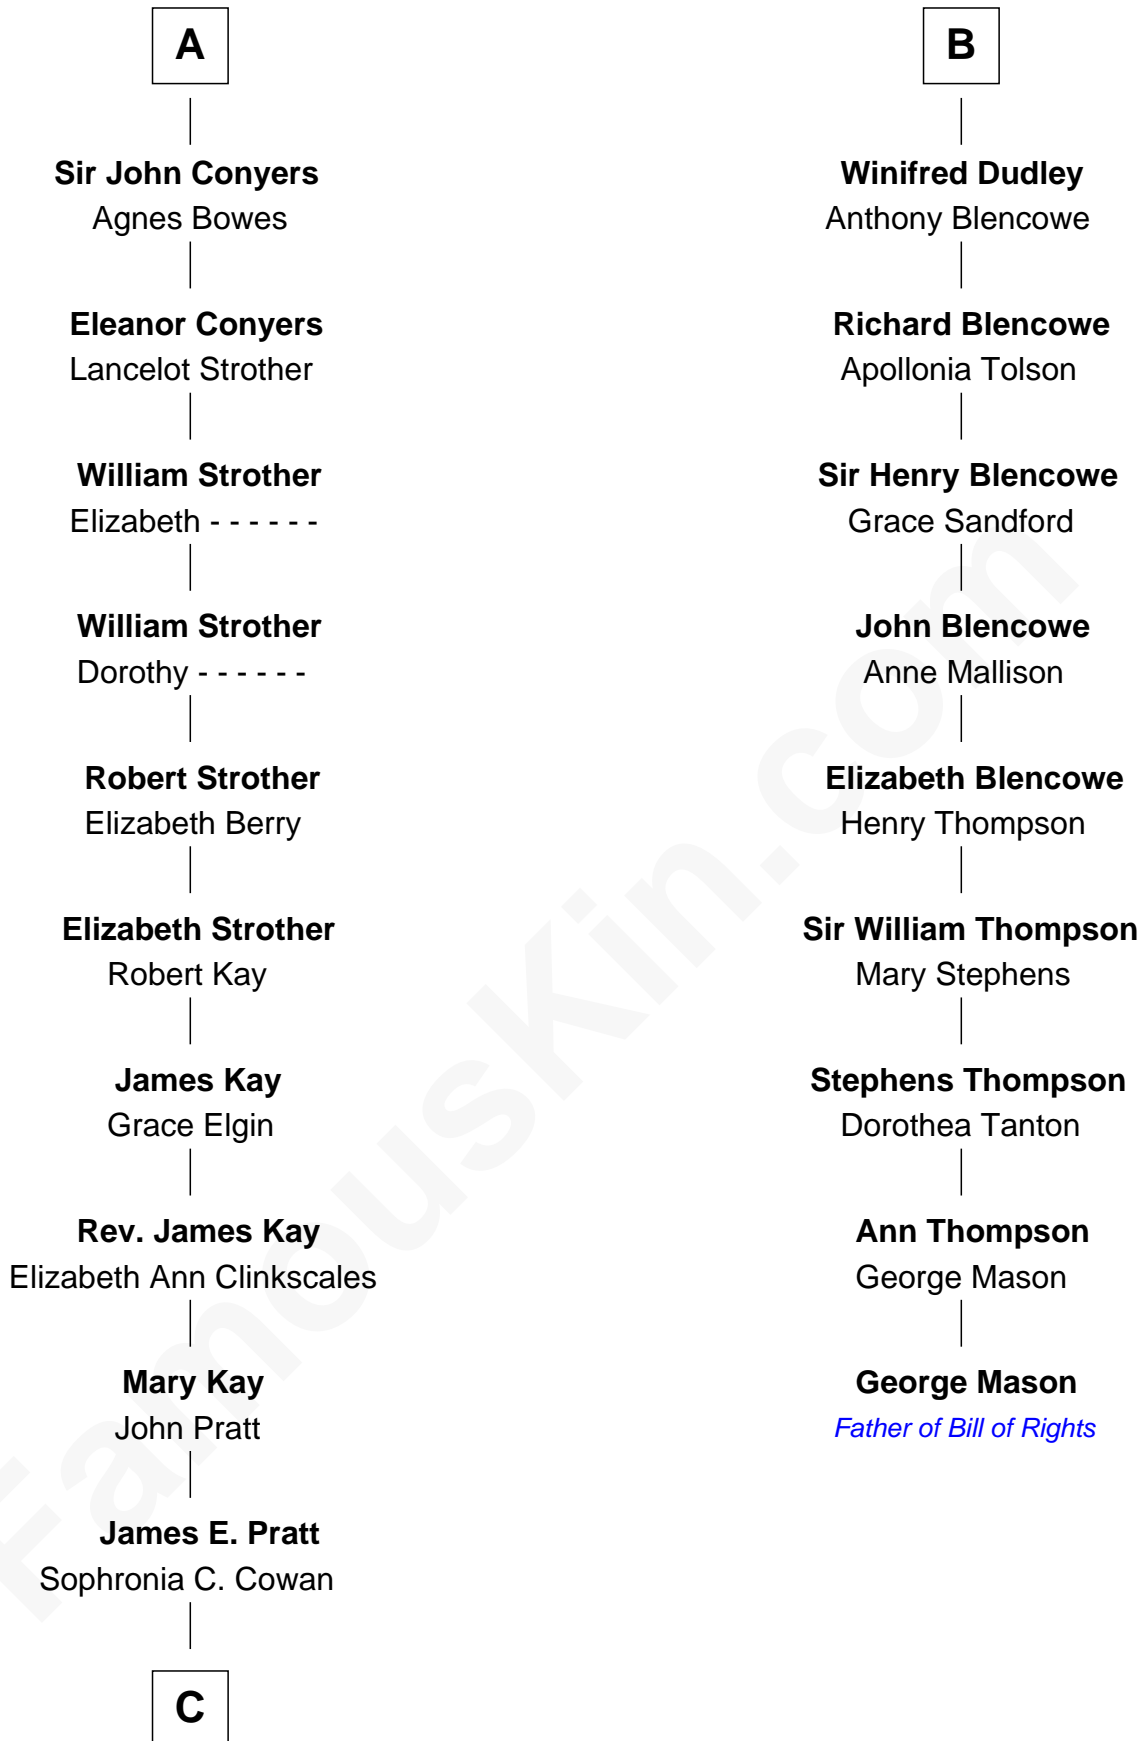

FamousKin.com Relationship Chart of

Jimmy Carter

39th U.S. President

15th cousin 4 times removed of

George Mason

Father of the U.S. Bill of Rights

Edward III, King of England

Philippa of Hainault

C

—
Nina Pratt

William Archibald Carter

—
Earl Carter

Lillian Gordy

—
Jimmy Carter

39th U.S. President

FamousKin.com