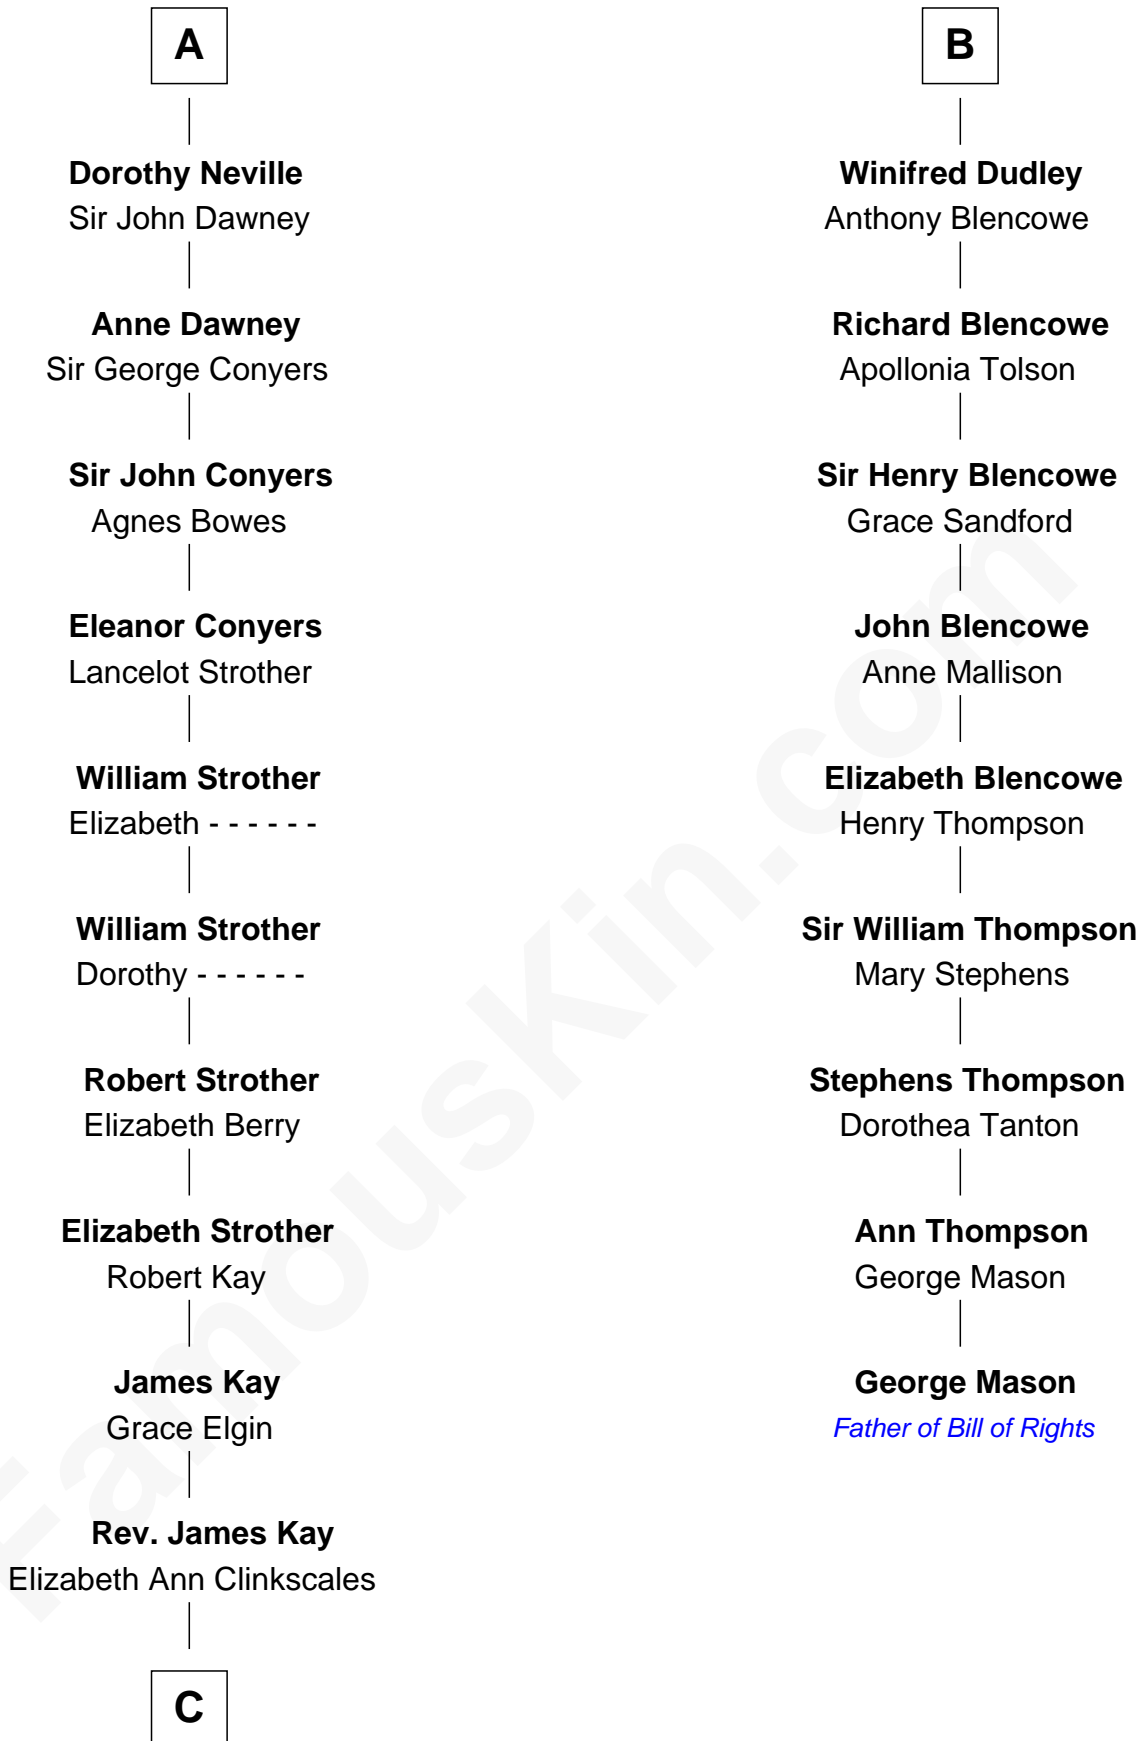

FamousKin.com Relationship Chart of

Jimmy Carter

39th U.S. President

15th cousin 6 times removed of

George Mason

Father of the U.S. Bill of Rights

Henry Plantagenet

Maud de Chaworth

C

—
Mary Kay
John Pratt

—
James E. Pratt
Sophronia C. Cowan

—
Nina Pratt
William Archibald Carter

—
Earl Carter
Lillian Gordy

—
Jimmy Carter
39th U.S. President

FamousKin.com