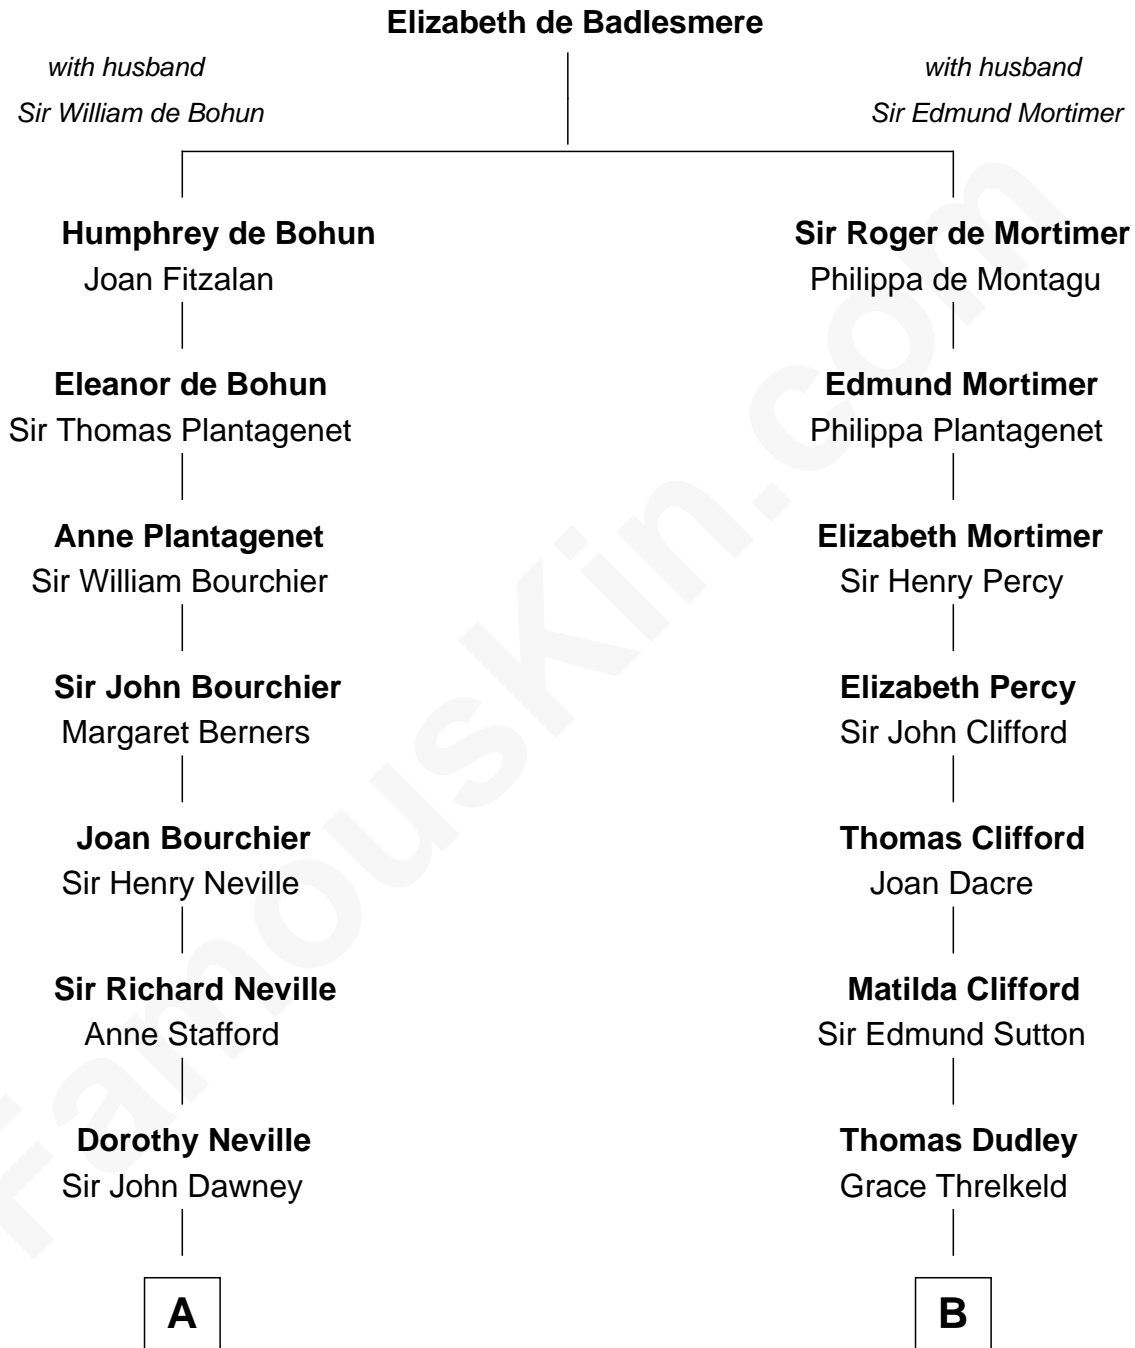

# FamousKin.com Relationship Chart of

**Jimmy Carter**

*39th U.S. President*

15th cousin 5 times removed of

**George Mason**

*Father of the U.S. Bill of Rights*

**C**

—  
**James E. Pratt**  
Sophronia C. Cowan

—  
**Nina Pratt**  
William Archibald Carter

—  
**Earl Carter**  
Lillian Gordy

—  
**Jimmy Carter**  
*39th U.S. President*

FamousKin.com