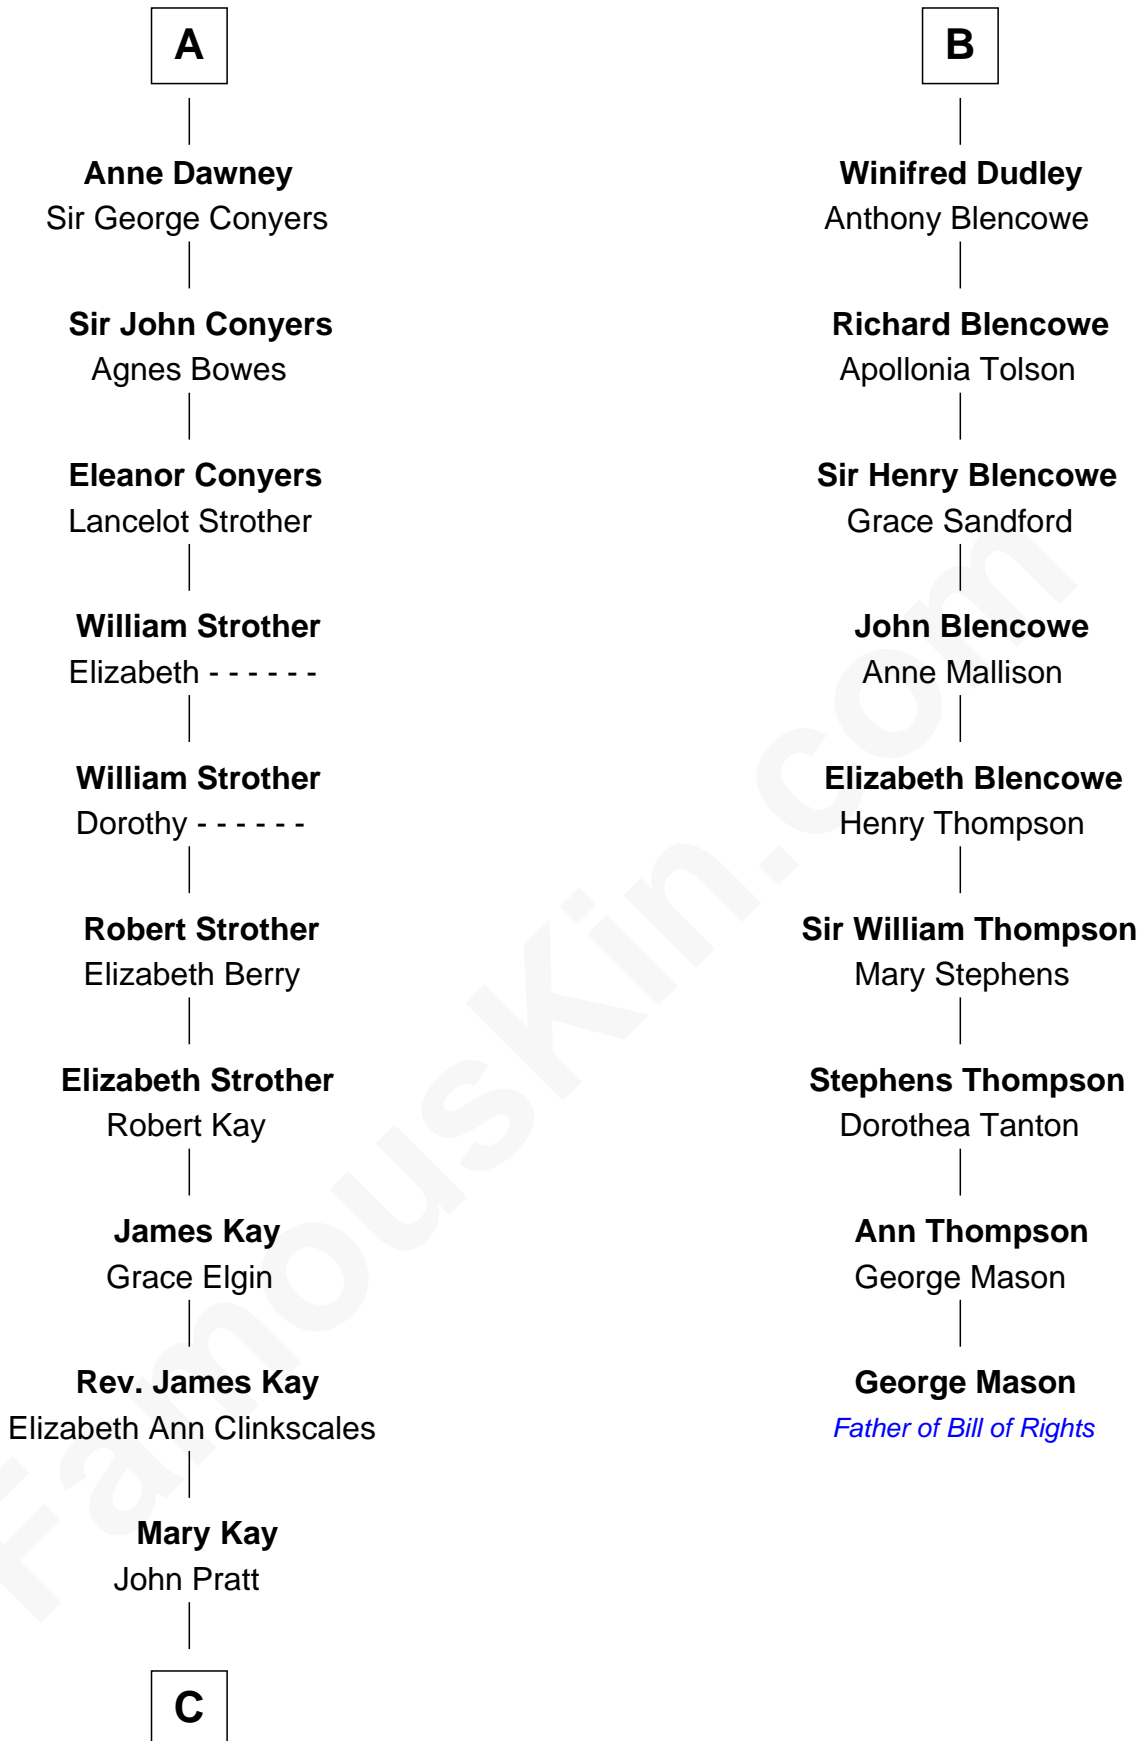

# FamousKin.com Relationship Chart of

**Jimmy Carter**

*39th U.S. President*

15th cousin 5 times removed of

**George Mason**

*Father of the U.S. Bill of Rights*

**C**

—  
**James E. Pratt**  
Sophronia C. Cowan

—  
**Nina Pratt**  
William Archibald Carter

—  
**Earl Carter**  
Lillian Gordy

—  
**Jimmy Carter**  
*39th U.S. President*

FamousKin.com