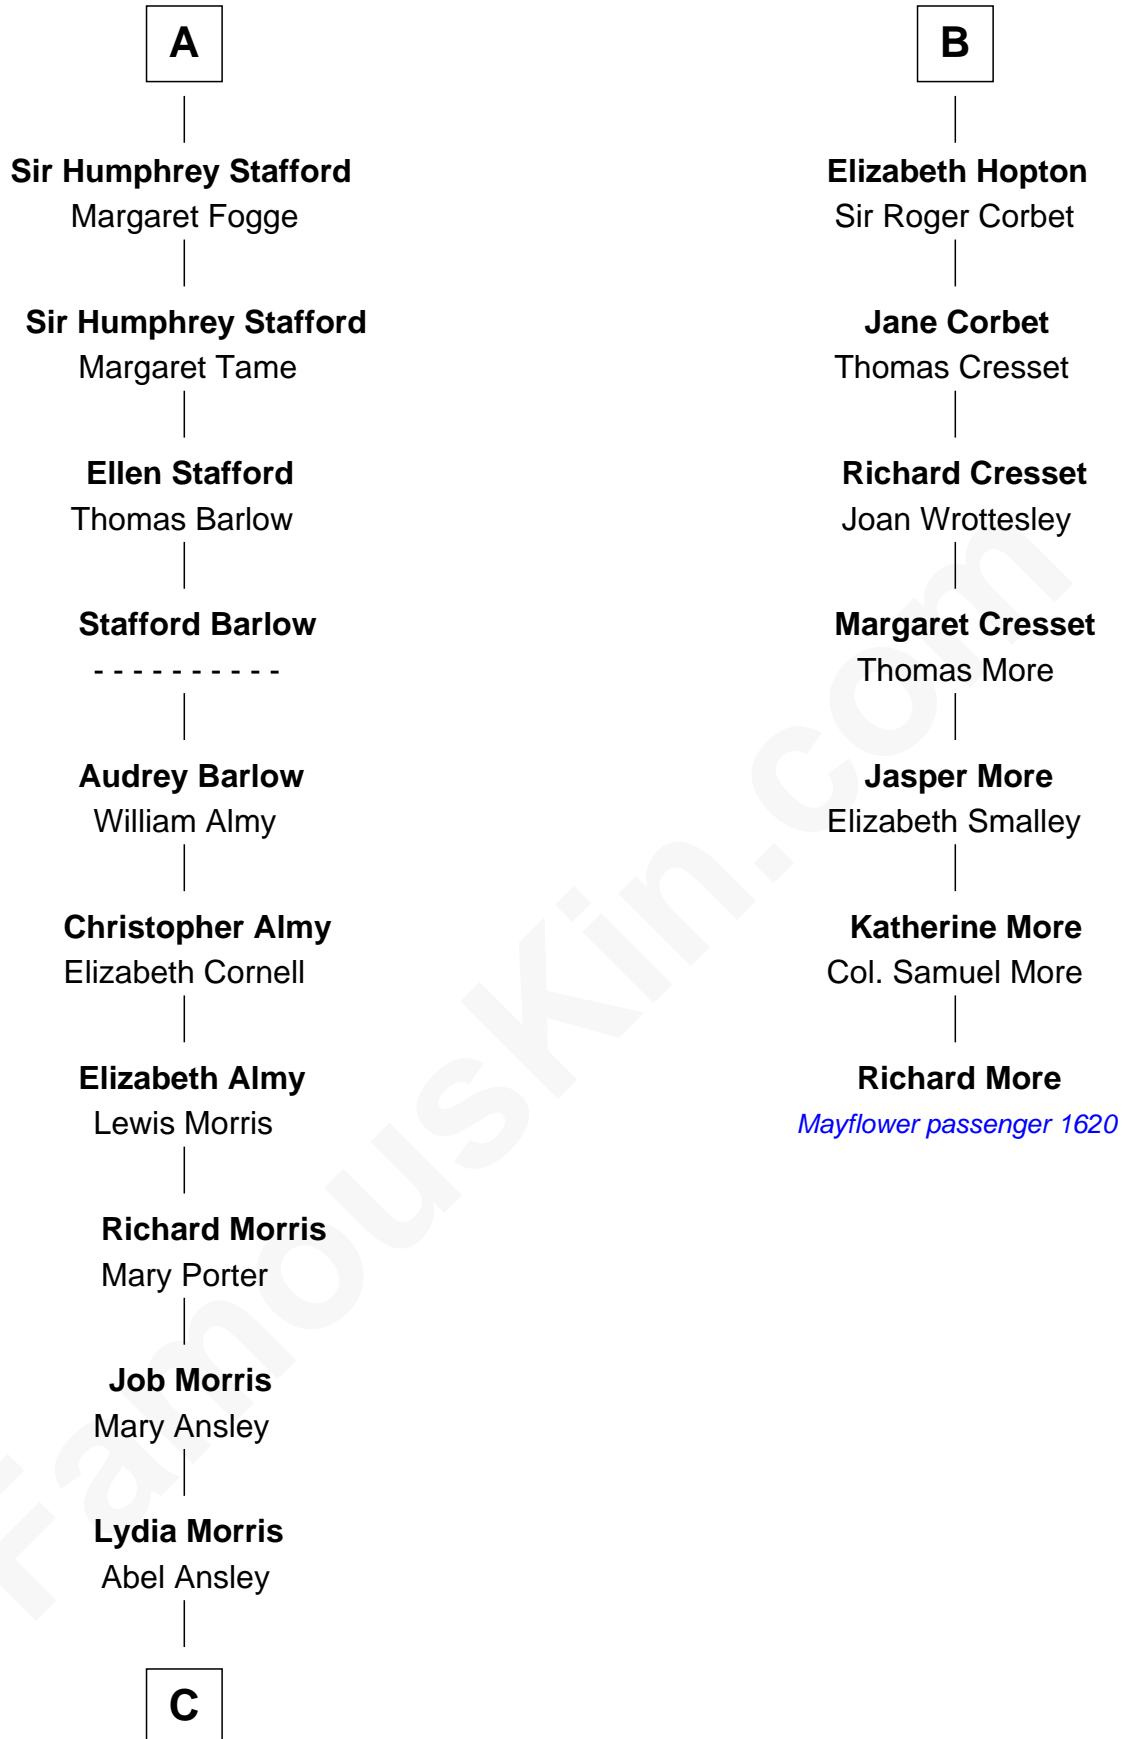

# FamousKin.com Relationship Chart of

**Jimmy Carter**

39th U.S. President

13th cousin 8 times removed of

**Richard More**

(c1614 - c1696) Mayflower passenger 1620

**MAYFLOWER**

**C**

—  
**Ann Ansley**  
Wiley Carter

—  
**Littleberry Walker Carter**  
Mary Ann Diligent Seals

—  
**William Archibald Carter**  
Nina Pratt

—  
**Earl Carter**  
Lillian Gordy

—  
**Jimmy Carter**  
*39th U.S. President*