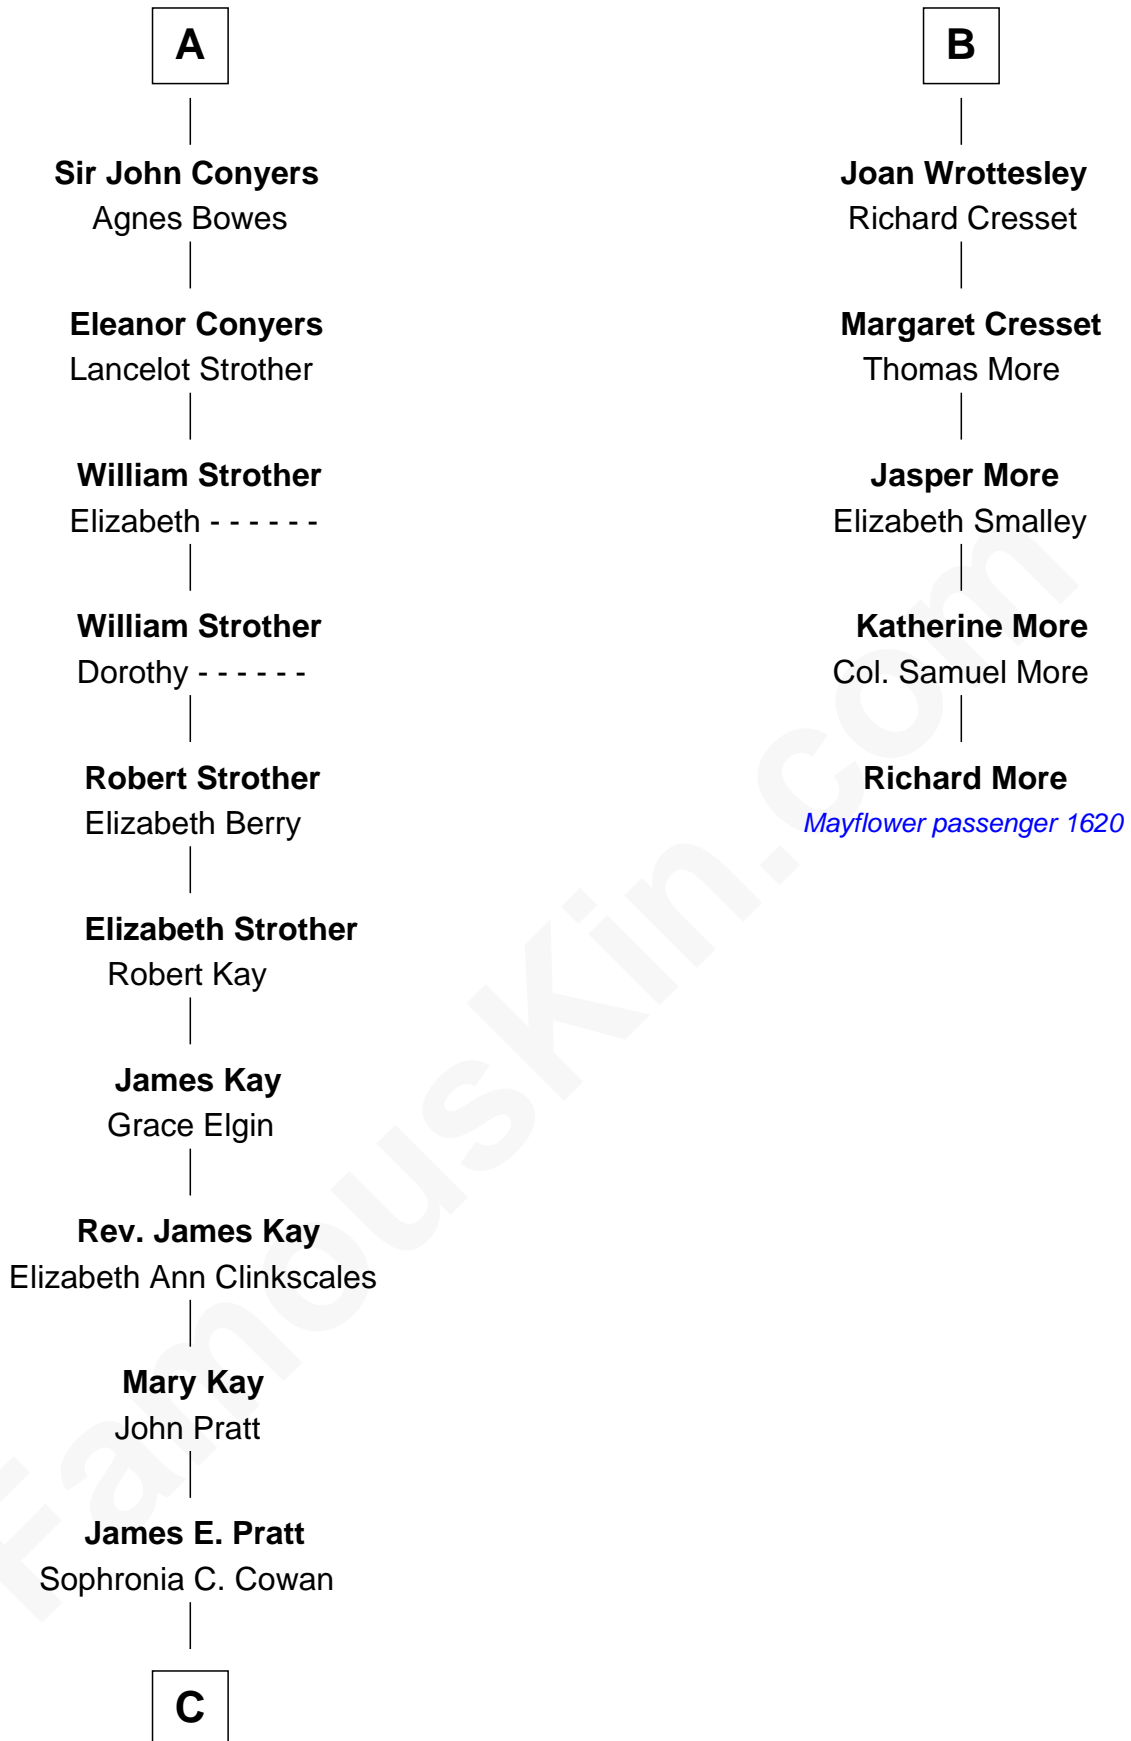

# FamousKin.com Relationship Chart of

**Jimmy Carter**

39th U.S. President

11th cousin 8 times removed of

**Richard More**

(c1614 - c1696) Mayflower passenger 1620

**MAYFLOWER**

**Edward III, King of England**

Philippa of Hainault

**C**

—  
**Nina Pratt**

William Archibald Carter

—  
**Earl Carter**

Lillian Gordy

—  
**Jimmy Carter**

*39th U.S. President*