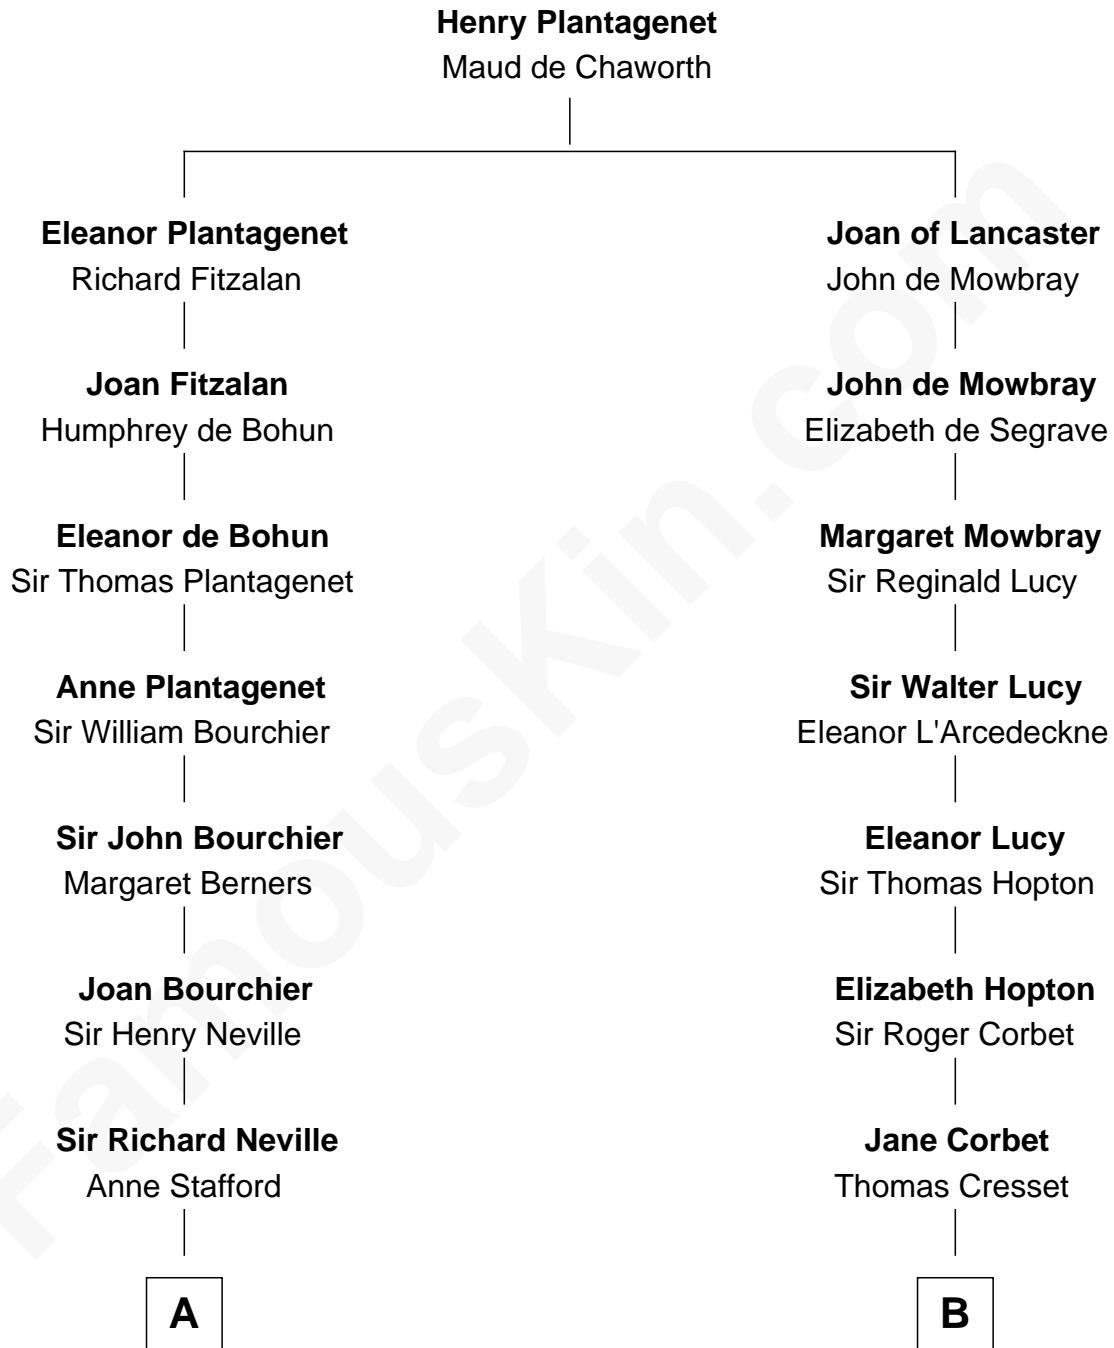

# FamousKin.com Relationship Chart of

**Jimmy Carter**

*39th U.S. President*

11th cousin 10 times removed of

**Richard More**

*(c1614 - c1696) Mayflower passenger 1620*

**MAYFLOWER**

**C**

—  
**Mary Kay**  
John Pratt

—  
**James E. Pratt**  
Sophronia C. Cowan

—  
**Nina Pratt**  
William Archibald Carter

—  
**Earl Carter**  
Lillian Gordy

—  
**Jimmy Carter**  
*39th U.S. President*

FamousKin.com