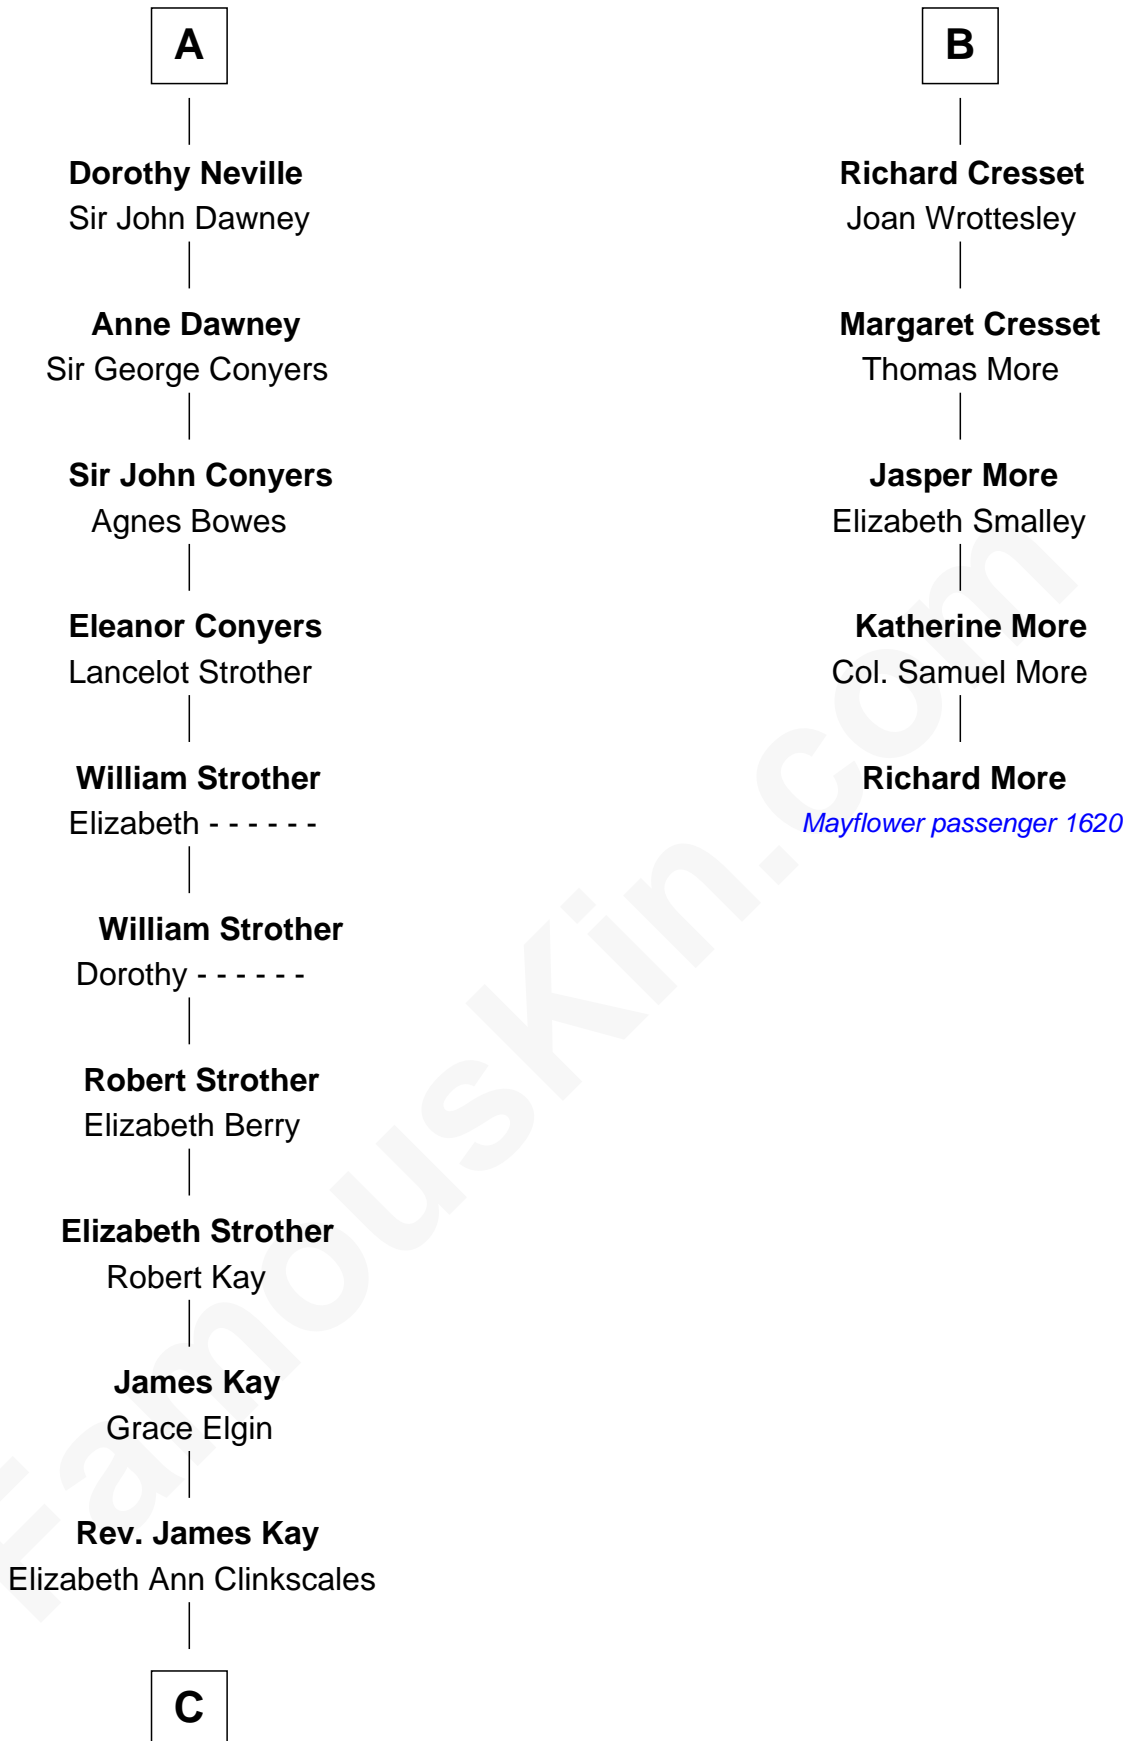

# FamousKin.com Relationship Chart of

**Jimmy Carter**

*39th U.S. President*

11th cousin 10 times removed of

**Richard More**

*(c1614 - c1696) Mayflower passenger 1620*

**MAYFLOWER**

**C**

—  
**Mary Kay**  
John Pratt

—  
**James E. Pratt**  
Sophronia C. Cowan

—  
**Nina Pratt**  
William Archibald Carter

—  
**Earl Carter**  
Lillian Gordy

—  
**Jimmy Carter**  
*39th U.S. President*

FamousKin.com