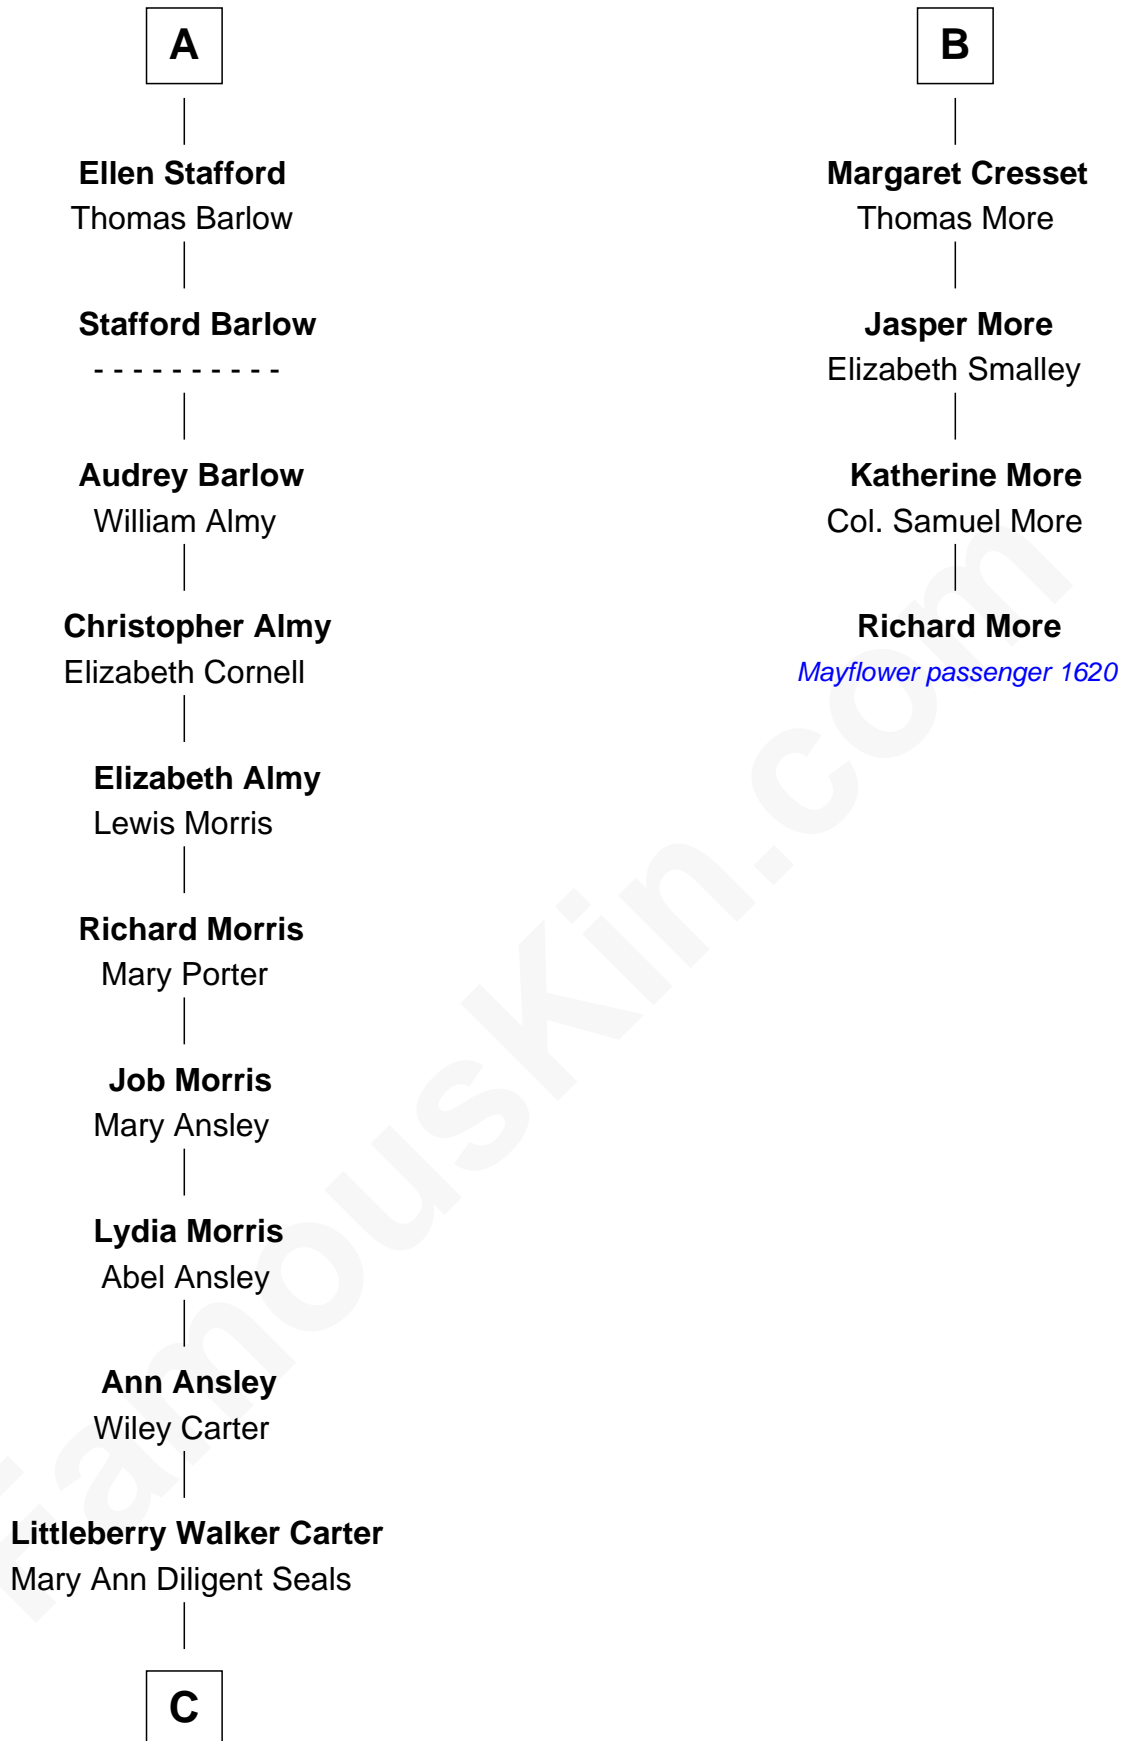

FamousKin.com Relationship Chart of

Jimmy Carter

39th U.S. President

10th cousin 9 times removed of

Richard More

(c1614 - c1696) Mayflower passenger 1620

MAYFLOWER

C

William Archibald Carter

Nina Pratt

Earl Carter

Lillian Gordy

Jimmy Carter

39th U.S. President

FamousKin.com