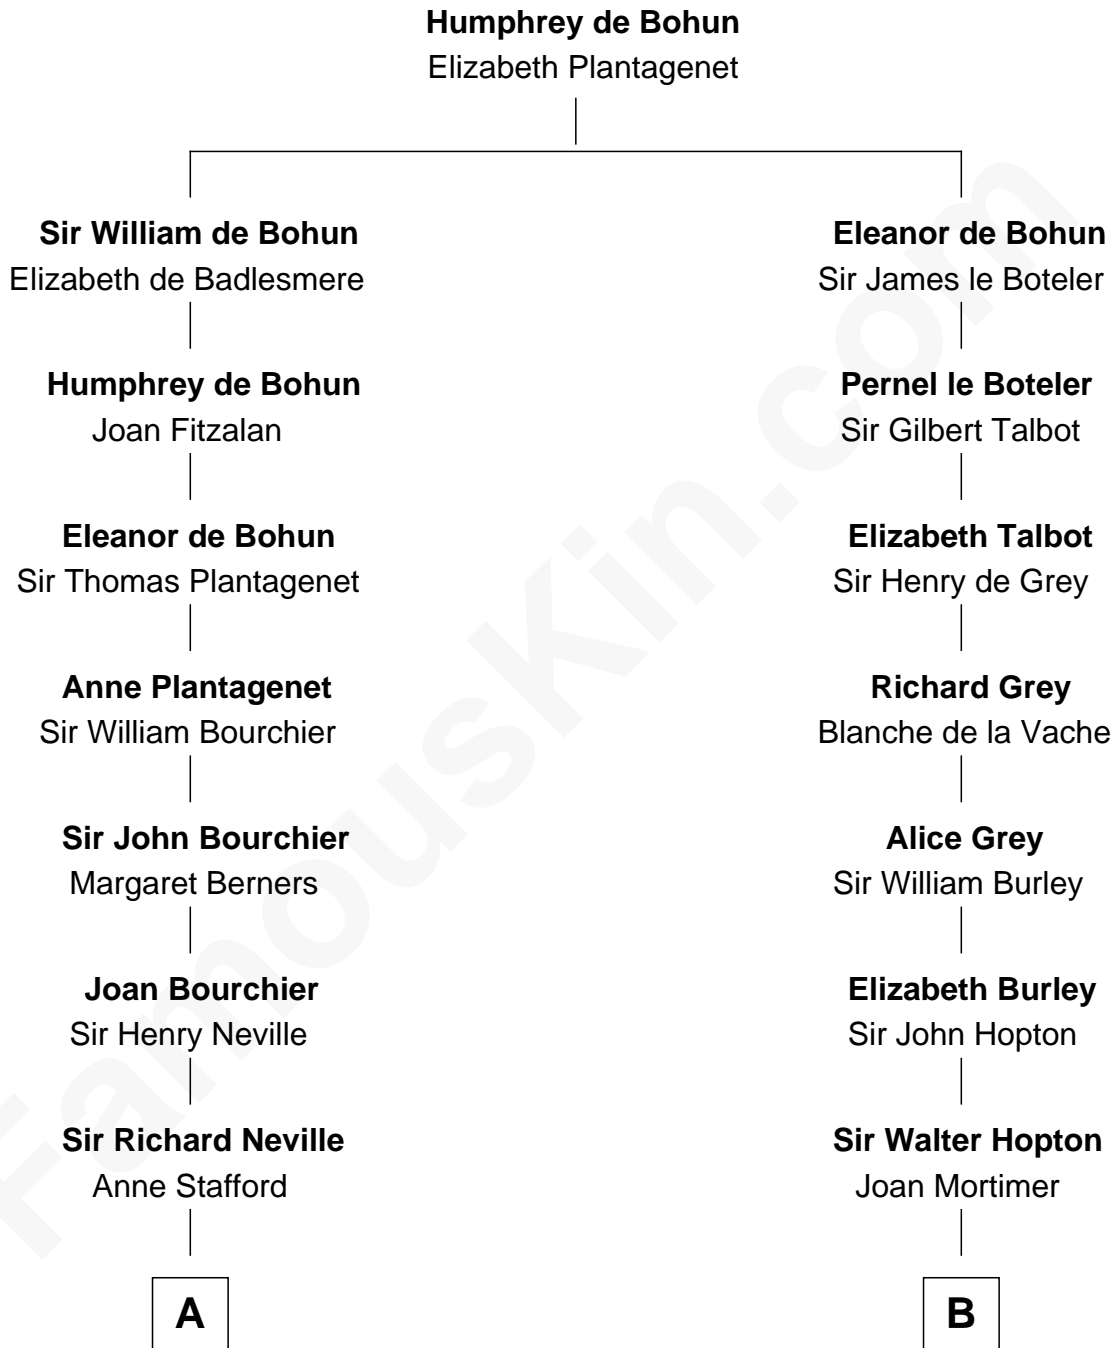

FamousKin.com Relationship Chart of

Jimmy Carter

39th U.S. President

14th cousin 7 times removed of

Richard More

(c1614 - c1696) Mayflower passenger 1620

MAYFLOWER

C

—
Mary Kay
John Pratt

—
James E. Pratt
Sophronia C. Cowan

—
Nina Pratt
William Archibald Carter

—
Earl Carter
Lillian Gordy

—
Jimmy Carter
39th U.S. President

FamousKin.com