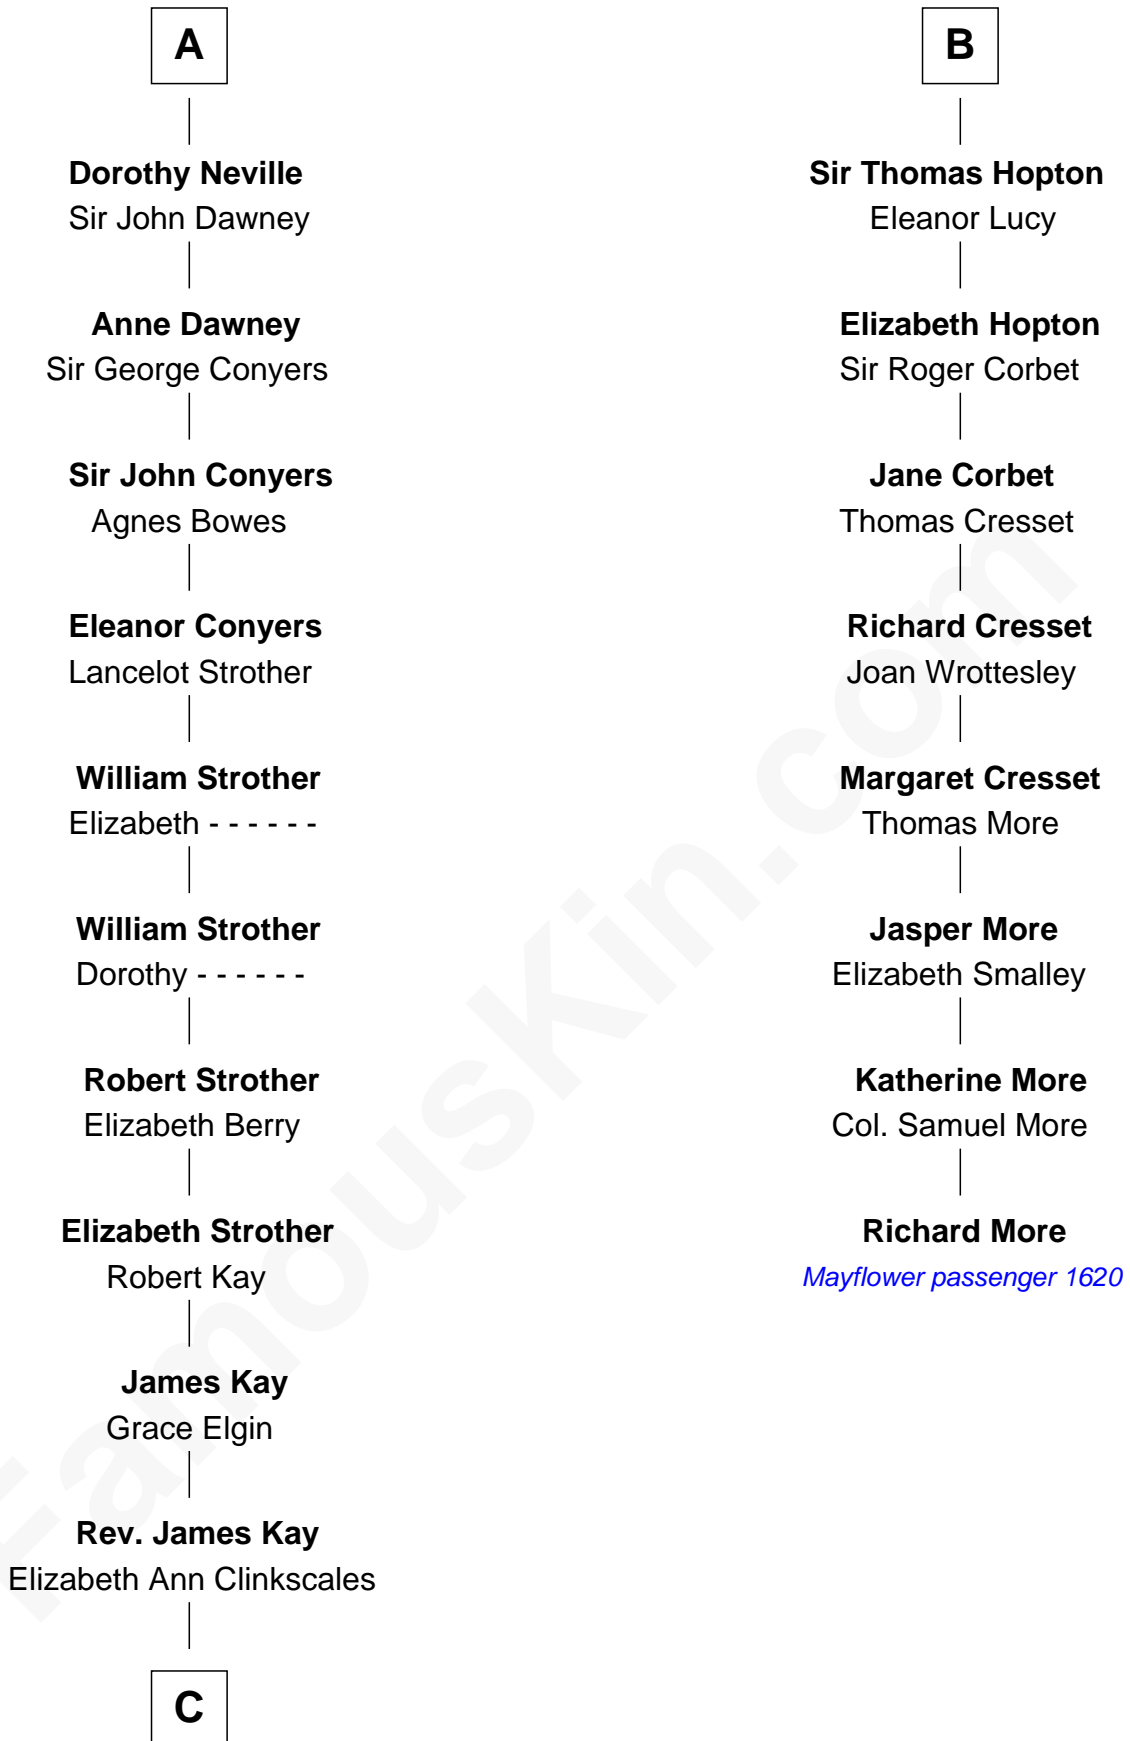

FamousKin.com Relationship Chart of

Jimmy Carter

39th U.S. President

14th cousin 7 times removed of

Richard More

(c1614 - c1696) Mayflower passenger 1620

MAYFLOWER

C

—
Mary Kay
John Pratt

—
James E. Pratt
Sophronia C. Cowan

—
Nina Pratt
William Archibald Carter

—
Earl Carter
Lillian Gordy

—
Jimmy Carter
39th U.S. President

FamousKin.com