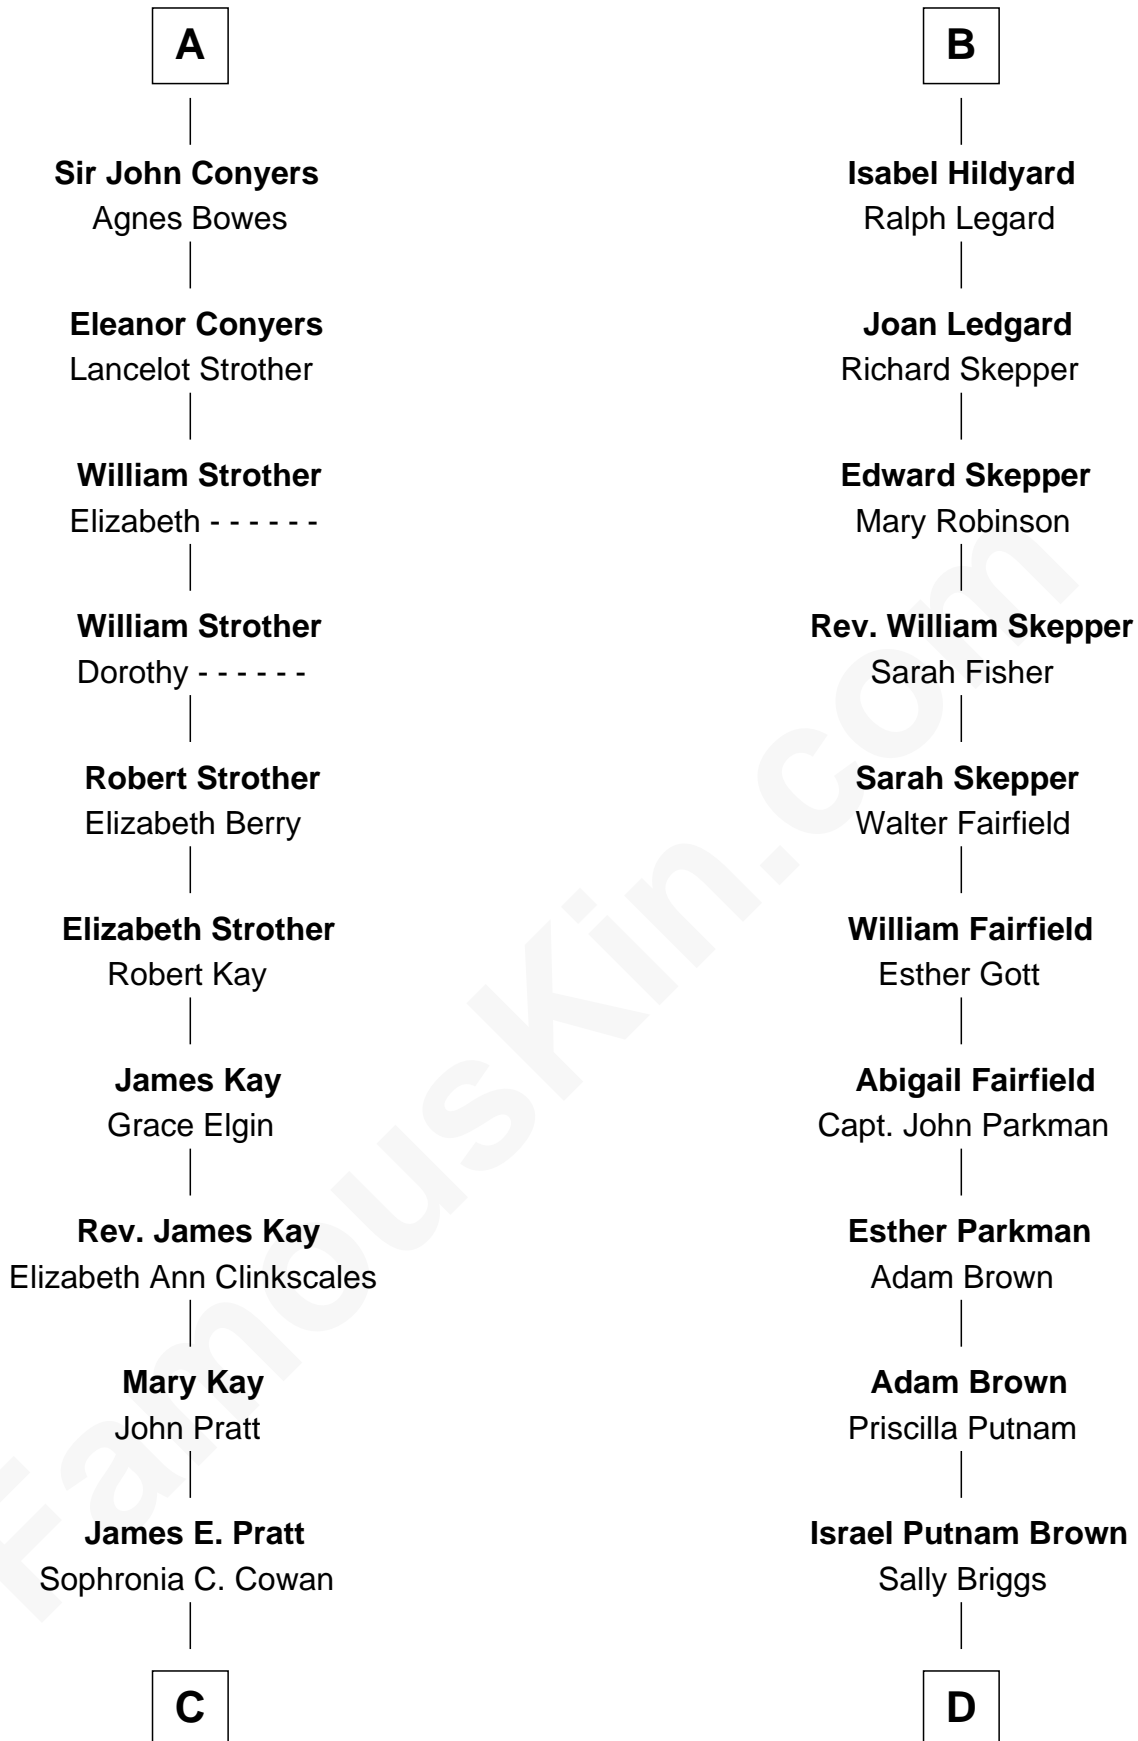

# FamousKin.com Relationship Chart of

**Jimmy Carter**

*39th U.S. President*

19th cousin 1 time removed of

**Calvin Coolidge**

*30th U.S. President*

**Edward III, King of England**

Philippa of Hainault

**C**

**Nina Pratt**

William Archibald Carter

**Earl Carter**

Lillian Gordy

**Jimmy Carter**

*39th U.S. President*

**D**

**Sally Briggs Brown**

Israel Chase Brewer

**Sarah Almeda Brewer**

Calvin Galusha Coolidge

**Col. John Calvin Coolidge**

Victoria Josephine Moor

**Calvin Coolidge**

*30th U.S. President*