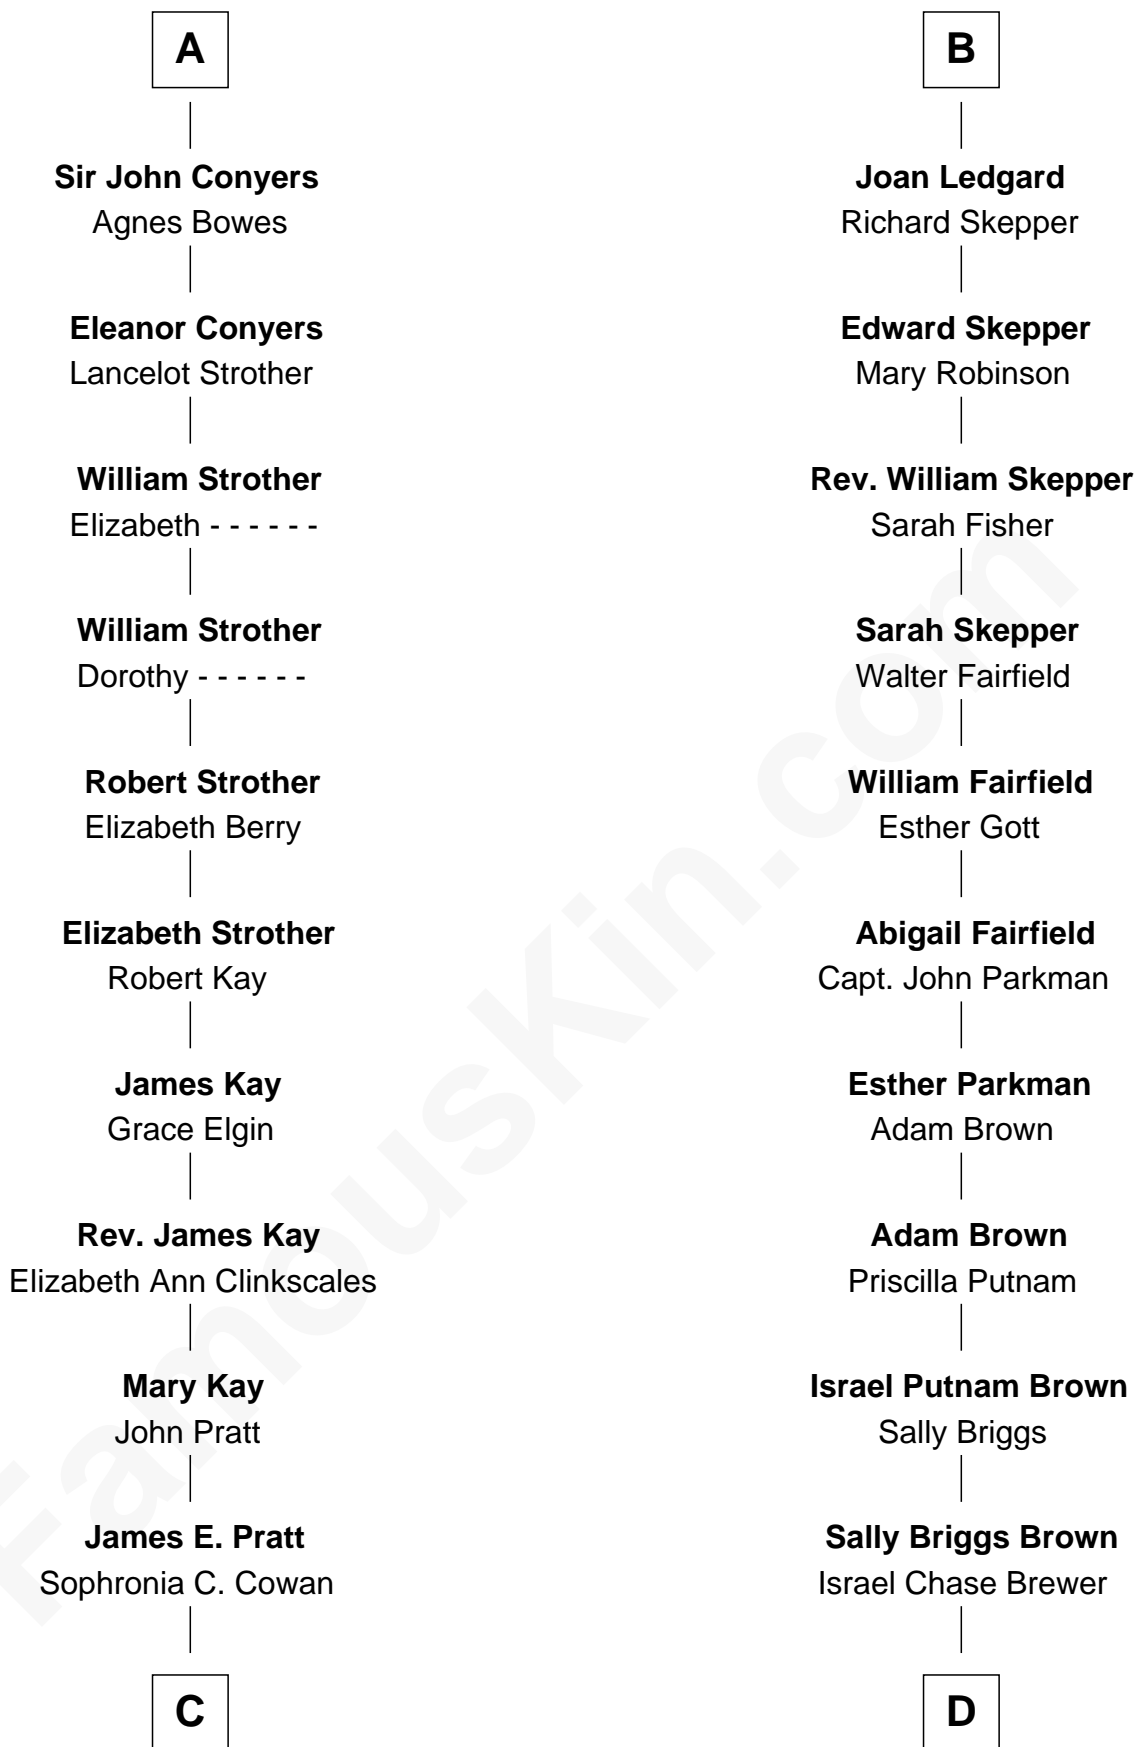

FamousKin.com Relationship Chart of

Jimmy Carter
39th U.S. President

19th cousin of

Calvin Coolidge
30th U.S. President

Sir Ralph de Neville
Alice de Audley

C

Nina Pratt
William Archibald Carter

Earl Carter
Lillian Gordy

Jimmy Carter
39th U.S. President

D

Sarah Almeda Brewer
Calvin Galusha Coolidge

Col. John Calvin Coolidge
Victoria Josephine Moor

Calvin Coolidge
30th U.S. President

FamousKin.com