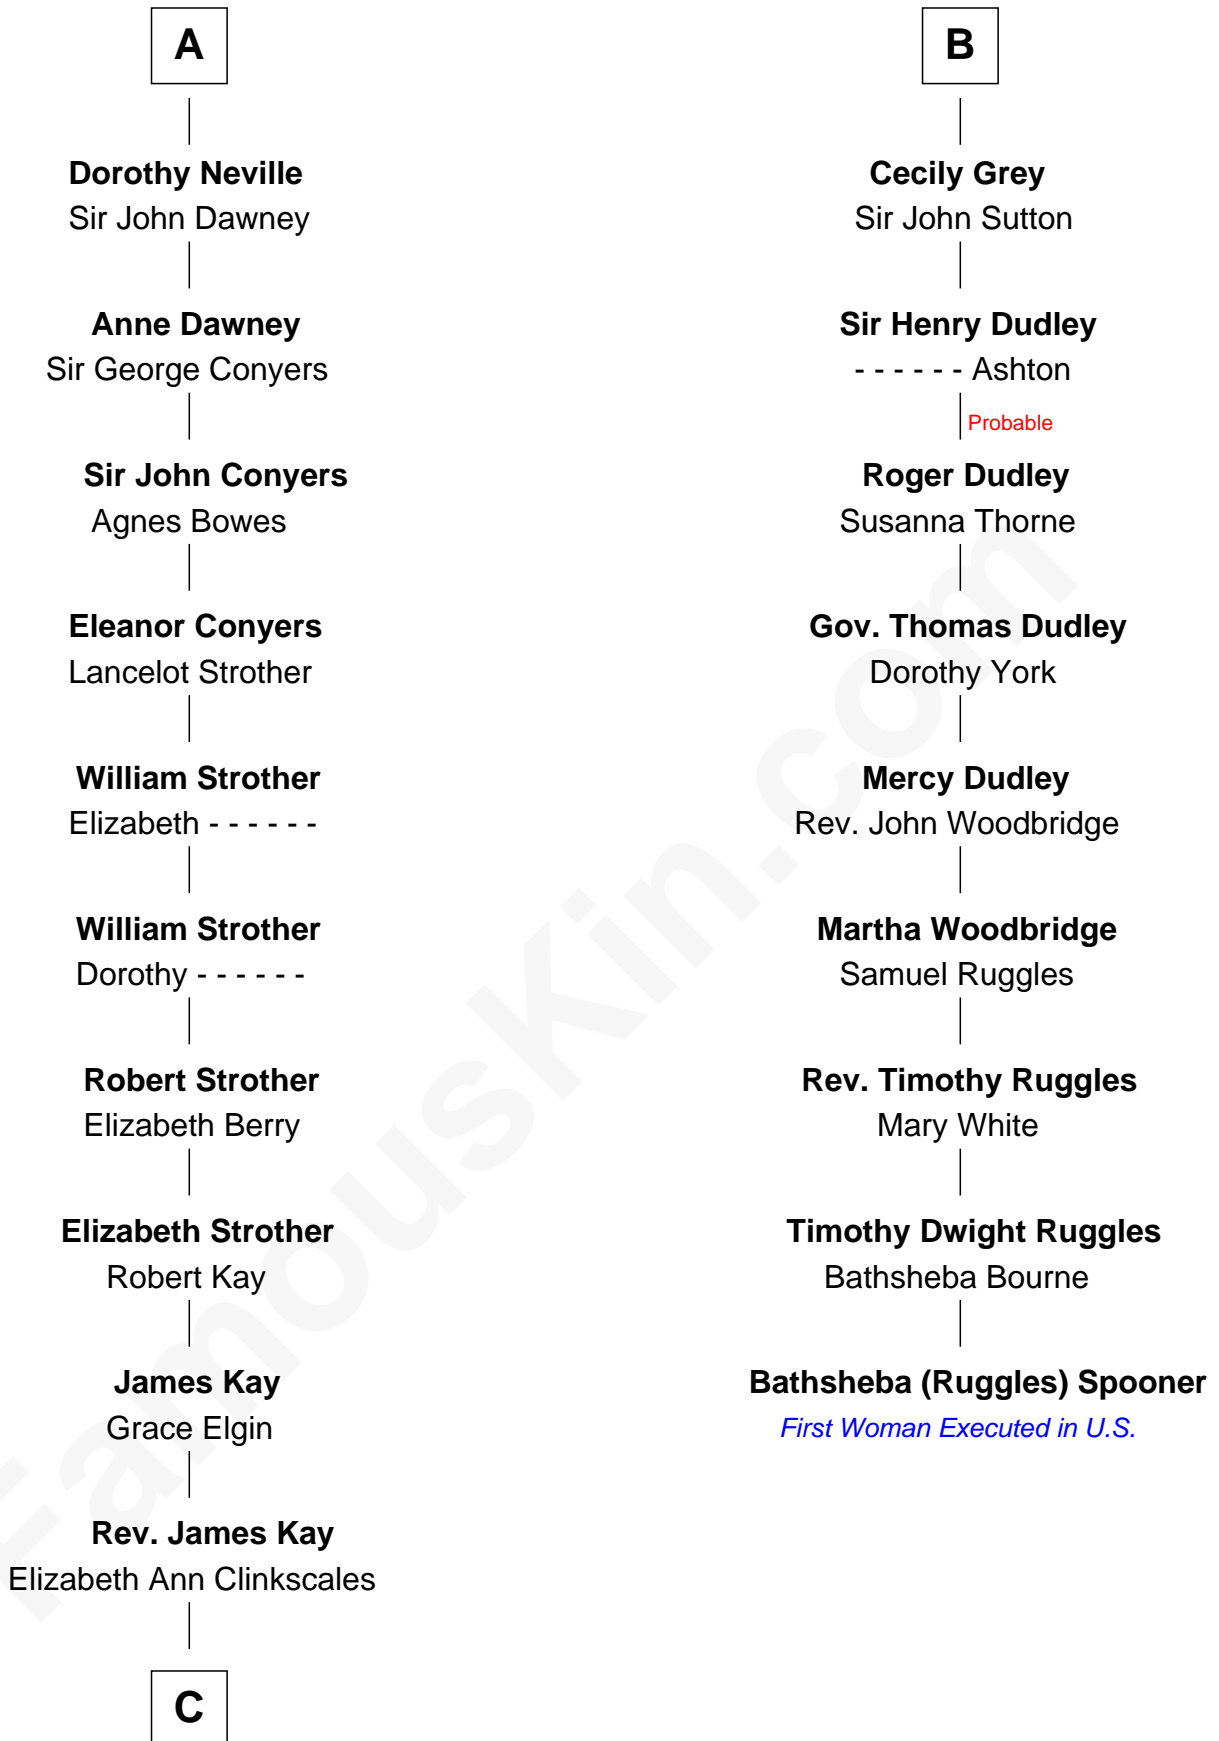

# FamousKin.com Relationship Chart of

**Jimmy Carter**

39th U.S. President

15th cousin 6 times removed of

**Bathsheba (Ruggles) Spooner**

*First woman executed for murder in U.S. by non-British government*

**A**

**Margery de Badlesmere**

Sir William de Ros

**Thomas de Ros**

Beatrice de Stafford

**Margaret de Ros**

Sir Reynold Grey

**Margaret Grey**

Sir William Bonville

**William Bonville**

Elizabeth Harington

**William Bonville**

Katherine Neville

**Cecily Bonville**

Thomas Grey

**B**

**C**

—  
**Mary Kay**  
John Pratt

—  
**James E. Pratt**  
Sophronia C. Cowan

—  
**Nina Pratt**  
William Archibald Carter

—  
**Earl Carter**  
Lillian Gordy

—  
**Jimmy Carter**  
*39th U.S. President*